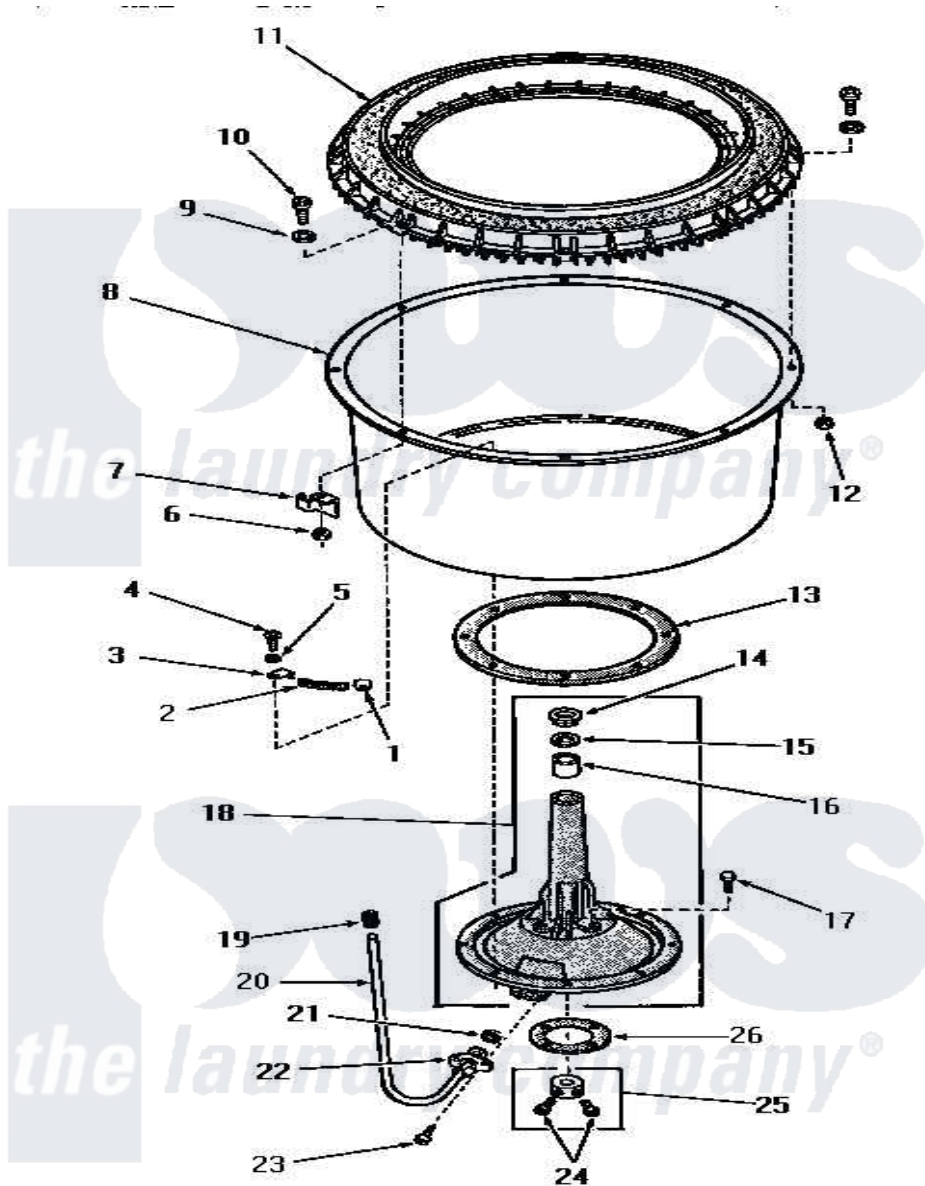

Amana DA6221 06 - AGITATOR POST & SPIN TUB

AGITATOR POST AND SPIN TUB

Amana [Residential Amana DA6221 Washer Parts](#) Parts Diagram 06 - AGITATOR POST & SPIN TUB
 Click on the part number to view part

Item	Original Part Number	Replaced By	Status	Part Description
1	22446			Clip
2	22144			Spring
3	22447			Clip
4	20260			Screw, 5/16-18 X 3/4 RD
5	20121		Not Available	GASKET
6	26678			Nut, Self-Locking
7	22025			Bracket
8	22382		Not Available	TUB,SPIN
9	25100			Washer, 17/64 ID x 1/2 OD
10	25251	EZ25251		25 x 25 x 1 Filter 1 Metal Side
11	24931		Not Available	BALANCE RING
12	25250			Nut, 1/4-20 Hex Nyllock
13	20122			Gasket
14	23685			Bearing
15	23684			Seal
16	23686			Bearing

17	20261		Screw, Cap
18	23993	Not Available	ASSY,CENTER COLUMN
19	22351		Sleeve
20	22359		Tube, Sediment
21	20110		Gasket
22	26046		Bracket, Sediment Tube
23	20852	Not Available	SCREW,10-24 X 1/2 HEX
24	23481	02422	Screw, 1/4-20 X 1/2 HeX
25	20377		Collar Assembly
26	20120		Gasket
NI	243P3	Not Available	KIT,AGITATOR POST