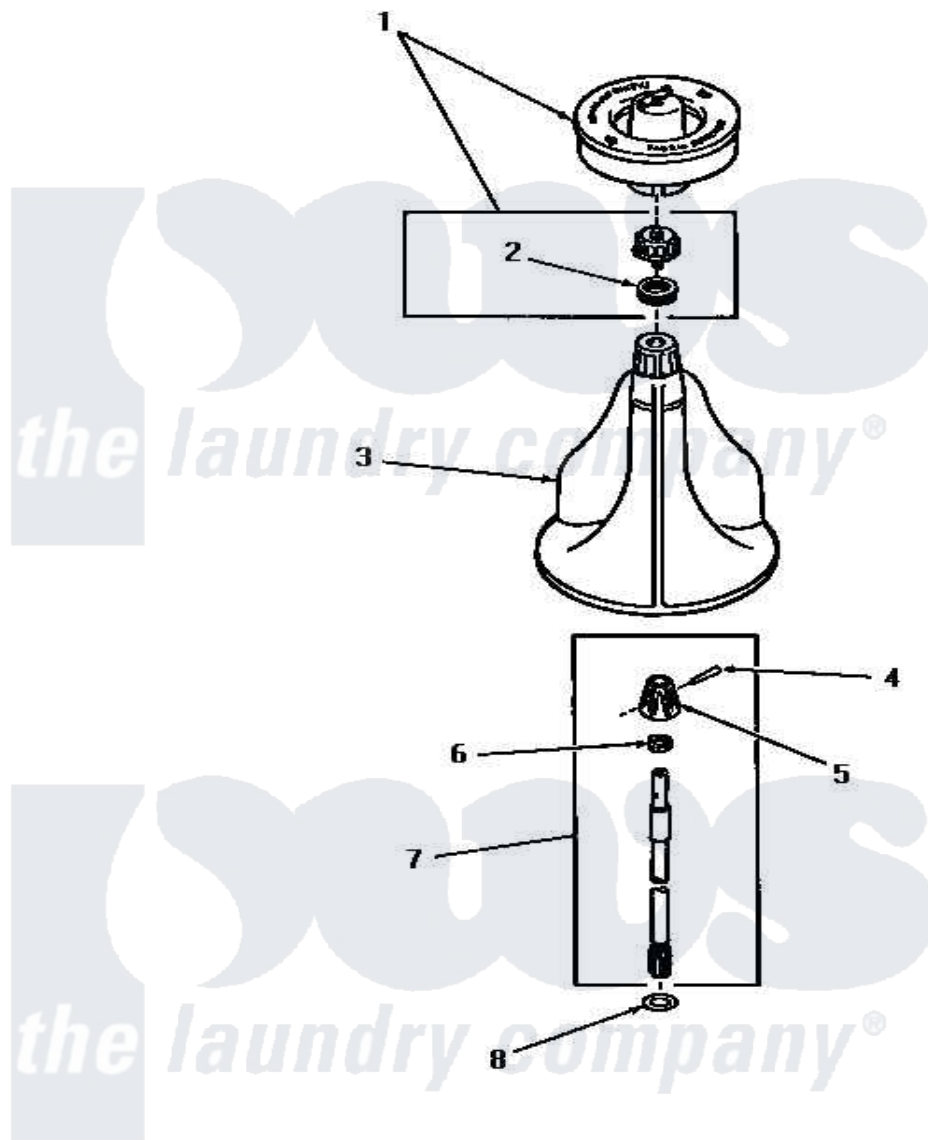

Amana DA6221 07 - AGITATOR, SHAFT & FABRIC SOFTENER DISP

AGITATOR, SHAFT AND FABRIC SOFTENER DISPENSER

Amana Residential Amana DA6221 Washer Parts Parts Diagram 07 - AGITATOR, SHAFT & FABRIC SOFTENER DISP
 Click on the part number to view part

Item	Original Part Number	Replaced By	Status	Part Description
1	26014			Assembly, Cap And Ring-Agitator
2	20136			Ring
3	26006			Assembly, Agitator
4	20243			Pin, Taper
5	20056		Not Available	BLOCK, DRIVE
6	20057	222T017P01		Washer FIB 21/32 ID X 1156 OD X 1/8
7	21751	21751P		Assyshaft
8	22135			Washer