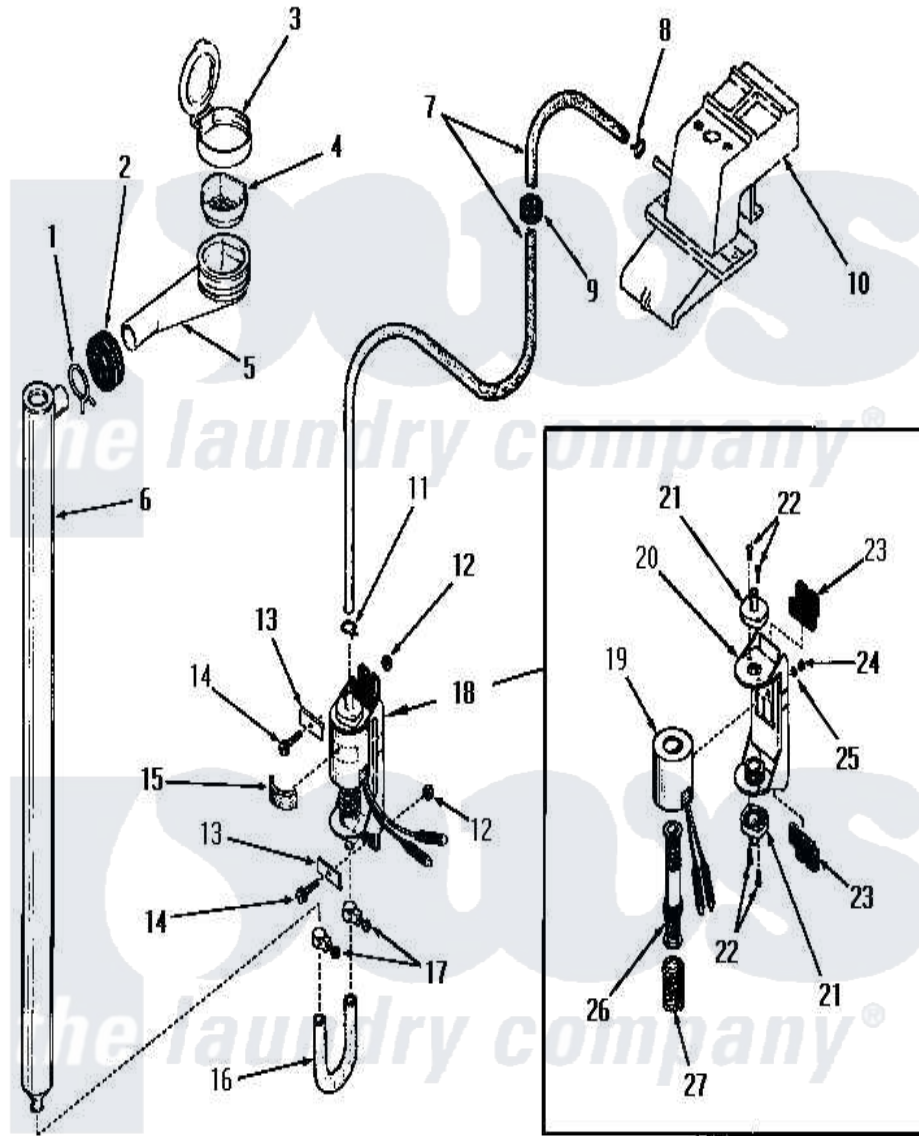

Amana DA6221 08 - BLEACH DISPENSER

BLEACH DISPENSER

Amana [Residential Amana DA6221 Washer Parts](#) Parts Diagram 08 - BLEACH DISPENSER
 Click on the part number to view part

Item	Original Part Number	Replaced By	Status	Part Description
1	Y03640		Not Available	CLAMP
2	20118		Not Available	GROMMET,1982 INV
3	22484		Not Available	BLEACH LID
4	21984			Cover, Dispenser
5	22377		Not Available	DISPENSER xREPLACE
6	22303		Not Available	TUBE,BLEACH
7	22300		Not Available	HOSE
8	23410		Not Available	HOSE CLAMP
9	22299		Not Available	GROMMET
10	Y00000000		Not Available	SEE NOTE WATER INLET
11	22295		Not Available	HOSE CLAMP
12	22001			Nut, 10-24 Nylon Hex BR
13	Y22287		Not Available	BLEACH PUMP BRACKET
14	25989		Not Available	HEX HEAD SCREW
15	25220		Not Available	BUMPER
16	22302		Not Available	HOSE

17	24904	Not Available	CLAMP
18	22337		Pump, Bleach
19	22337B	Not Available	COIL AND FRAME
20	22337A	Not Available	BASE
21	22337E	Not Available	HOSE CONNECTOR
22	51356	Not Available	SCREW,6-32 X 5/16 RD H
23	22337F	Not Available	ISOLATION MOUNT
24	22337G	Not Available	NUT
25	21735	Not Available	LOCKWASHER,No.10 INTSHKP
26	22337C	Not Available	ARMATURE AND VALVE
27	22337D	Not Available	SPRING