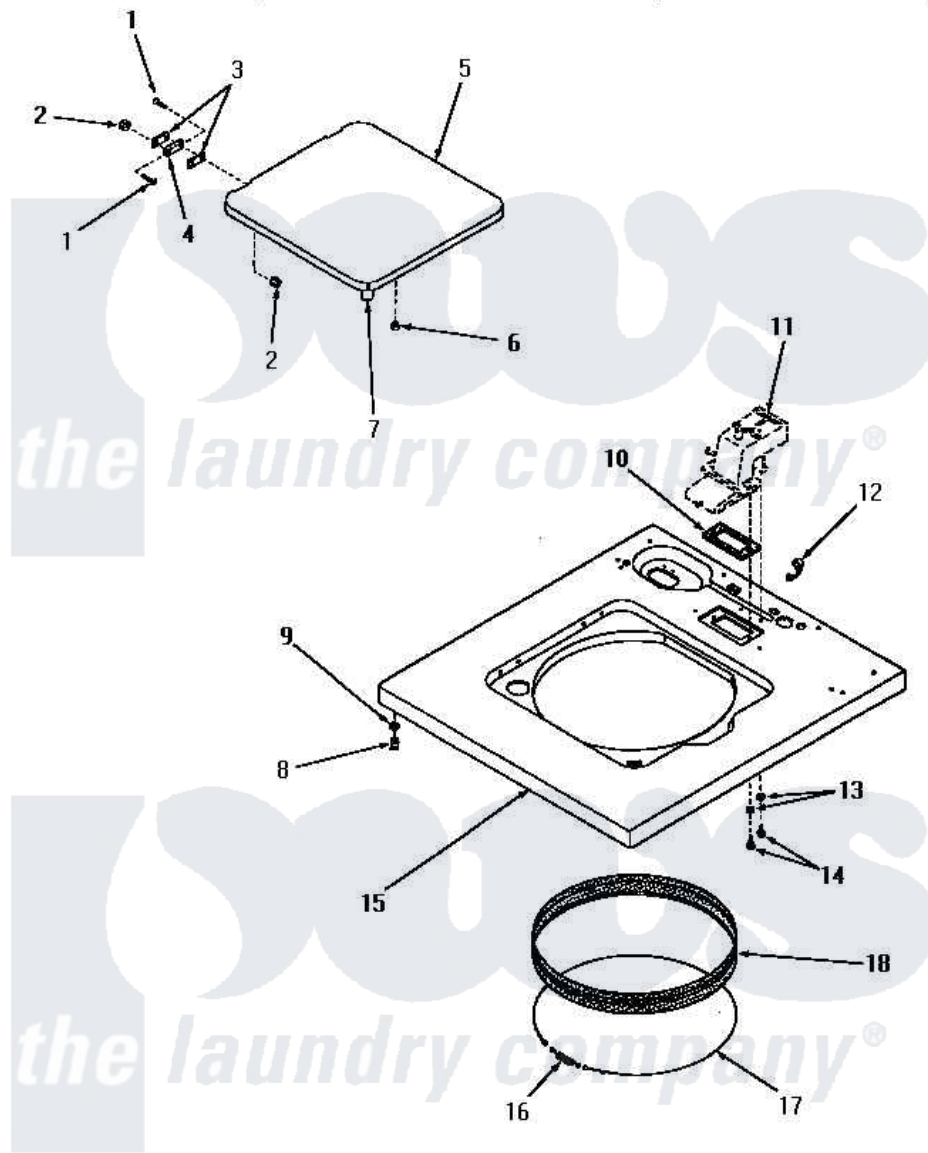

Amana DA6221 10 - CABINET TOP & LOADING DOOR

CABINET TOP AND LOADING DOOR

Amana Residential Amana DA6221 Washer Parts Parts Diagram 10 - CABINET TOP & LOADING DOOR
 Click on the part number to view part

Item	Original Part Number	Replaced By	Status	Part Description
1	22649			Screw, 8-32 X 13/32 FI
2	21752			Nut, 8-32 Hex BriLock
3	21584			Gasket
4	21583			Hinge
5	22271W		Not Available	LOADING DOOR, WHITE
"	22271A		Not Available	LOADING DOOR, AVOCADO
"	22271H		Not Available	LOADING DOOR, HARVEST GOLD
"	22271C		Not Available	LOADING DOOR, COPPERTONE
6	21176			Bumper
7	25217	R0603504		Actuator, Door Switch
8	23007		Not Available	CAGED NUT
9	24861		Not Available	LOCKWASHER, .448X.789SH
10	23255		Not Available	GASKET
11	Y00000000		Not Available	SEE NOTE WATER INLET
12	21603	211881		Grommet, Cord Part Not Used-

12	21903	211001		Gas Models Only
13	20493			Washer, 11/64 ID x 3/8 OD
14	52150	489464		Screw
15	24349A		Not Available	CABINET TOP, AVOCADO
"	25829W		Not Available	CABINET TOP, WHITE
"	24349C		Not Available	CABINET TOP, COPPERTONE
"	25829C		Not Available	CABINET TOP, COPPERTONE
"	25829H		Not Available	CABINET TOP, HARVEST GOLD
"	25829A		Not Available	CABINET TOP, AVOCADO
"	24349W		Not Available	CABINET TOP, W
"	24349H		Not Available	CABINET TOP, HARVEST GOLD
16	20791		Not Available	SPRING
17	22352		Not Available	RETAINER,WIRE
18	25277			Guard, Rim