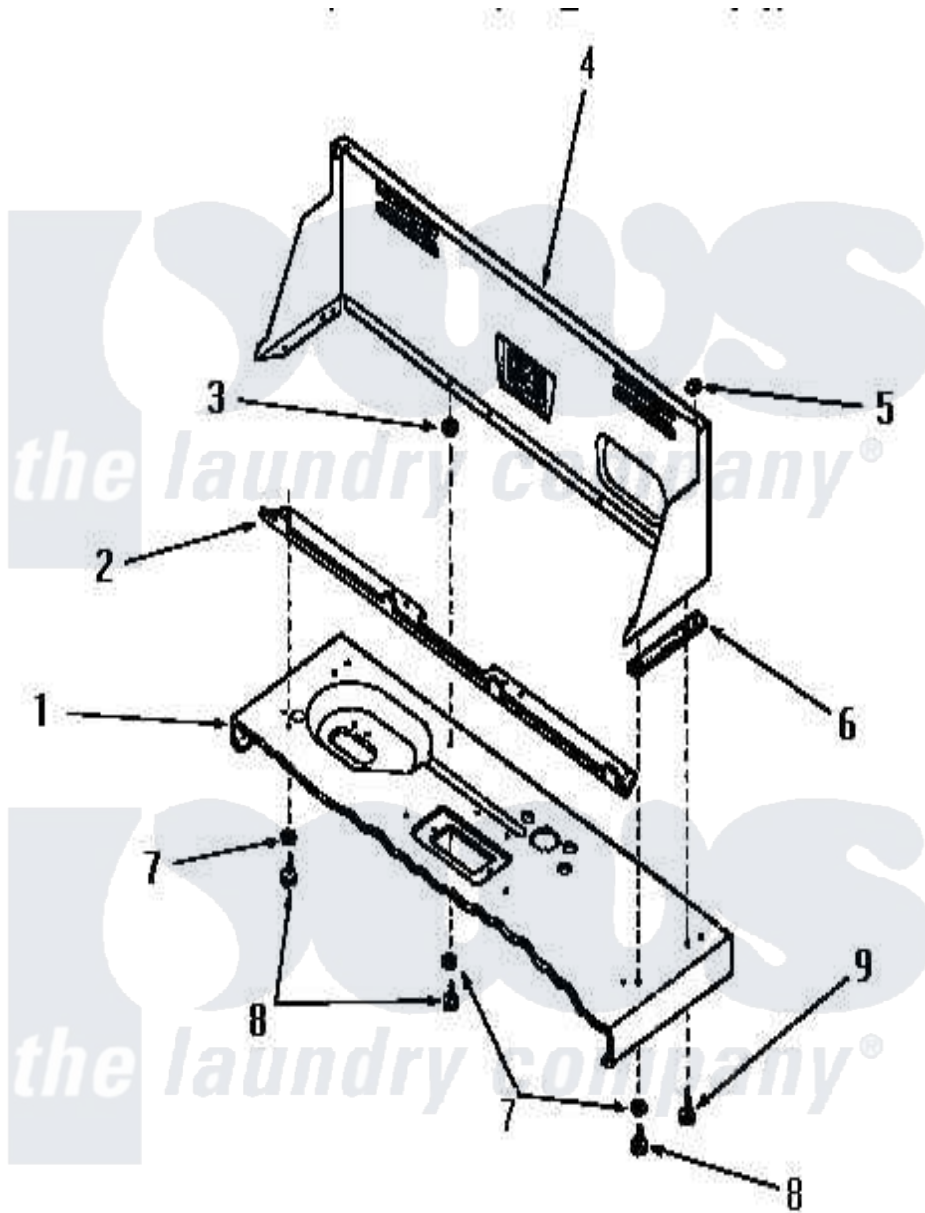

# Amana DA6221 11 - CONTROL HOOD

Amana [Residential Amana DA6221 Washer Parts](#) Parts Diagram 11 - CONTROL HOOD  
 Click on the part number to view part

Item	Original Part Number	Replaced By	Status	Part Description
1	Y00000000		Not Available	SEE NOTE CABINET TOP
2	23360		Not Available	ANGLE
3	23425		Not Available	WASHER,7/32IDX7/16ODX.
4	24330W		Not Available	CONTROL HOOD, WHITE
"	24330C		Not Available	CONTROL HOOD, COPPERTONE
"	24330H		Not Available	CONTROL HOOD, HARVEST GOLD
"	24330A		Not Available	CONTROL HOOD, AVOCADO
5	<a href="#">24522</a>			Nut, Speed-8ab-18 C1995
6	23028		Not Available	GASKET,CONTROL BOX END
7	<a href="#">20493</a>			Washer, 11/64 ID x 3/8 OD
8	52150	<a href="#">489464</a>		Screw
9	25724		Not Available	HEX HEAD SCREW