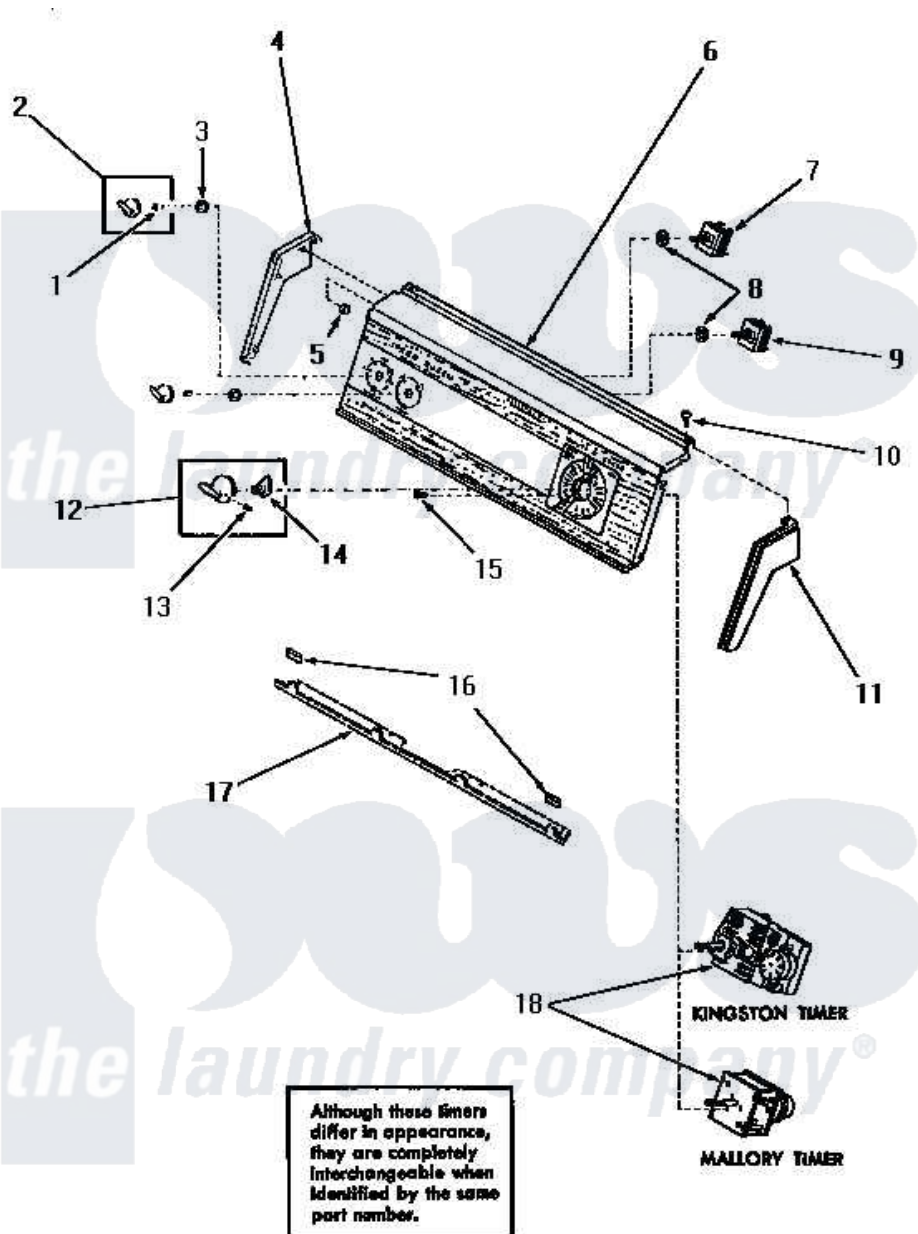

# Amana DA6221 12 - CONTROL PANEL, CONTROL HOOD & CONTROLS

Amana Residential Amana DA6221 Washer Parts Parts Diagram 12 - CONTROL PANEL, CONTROL HOOD & CONTROLS

[Click on the part number to view part](#)

Item	Original Part Number	Replaced By	Status	Part Description
1	23392		Not Available	CLIP FOR 26816 KNOB
2	23402		Not Available	KNOB, CONTROL
3	<a href="#">24205</a>			Nut, Knurled 3/8-24
4	25124		Not Available	CONTROL HOOD END, LEFT
5	25126	<a href="#">5303284616</a>		Clip
6	26165		Not Available	CONTROL PANEL
7	24392		Not Available	SWITCH TEMP
8	<a href="#">91176</a>			Lockwasher, 3/8 Intshkp
9	<a href="#">21302</a>			Switch, Motor-2SP
10	25232		Not Available	SCREW, 8AB-18X7/8 OVAL
11	25123		Not Available	CONTROL HOOD END, RIGHT
12	24858		Not Available	ASSY, KNOB-TIMER
13	25285		Not Available	SETSCREW
14	24857		Not Available	INDICATOR
15	<a href="#">70212</a>			Screw, 8-32 X 5/32 RD H

16	24859	Not Available	SLEEVE, SUPPORT ANGLE
17	Y00000000	Not Available	SEE NOTE PANEL SUPPORT BRACKET
18	24828	Not Available	TIMER