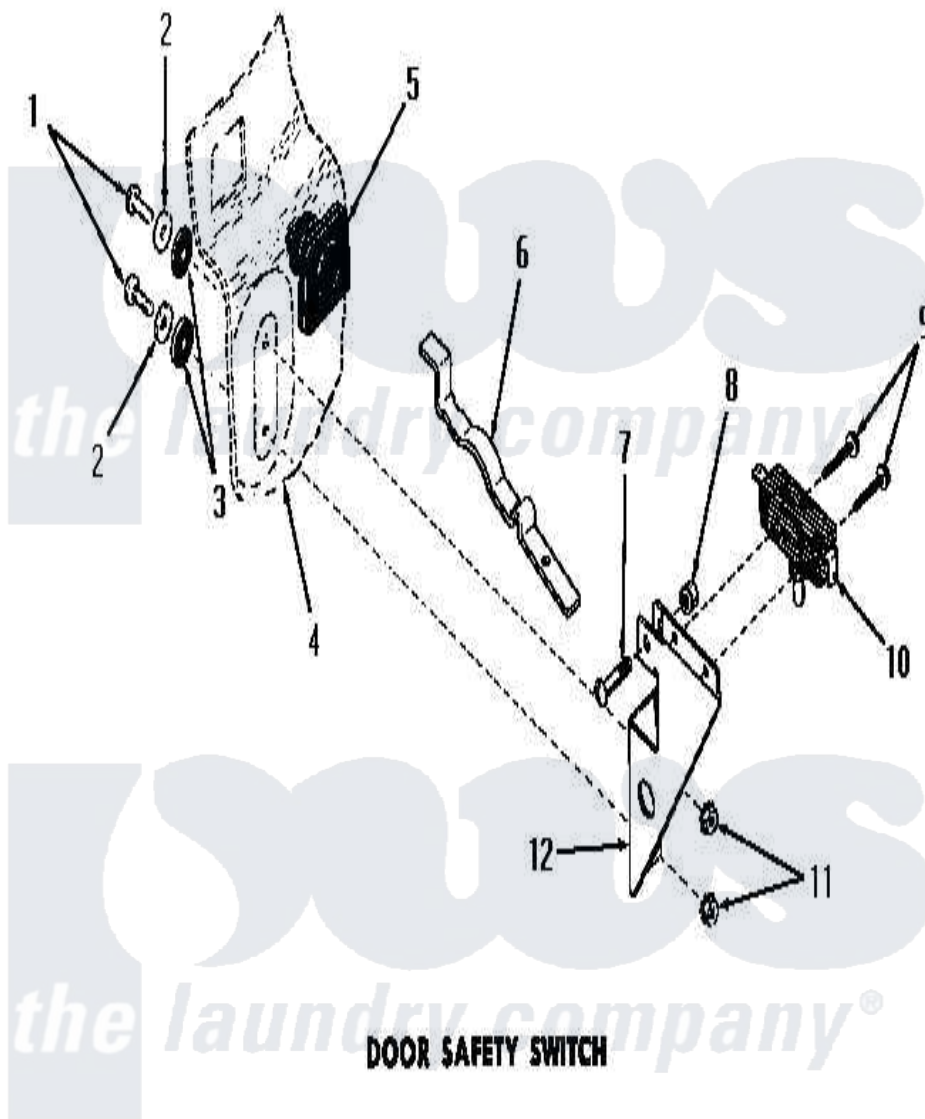

Amana DA6221 14 - DOOR SAFETY SWITCH

DOOR SAFETY SWITCH

Amana [Residential Amana DA6221 Washer Parts](#) Parts Diagram 14 - DOOR SAFETY SWITCH
 Click on the part number to view part

Item	Original Part Number	Replaced By	Status	Part Description
1	21081			Screw, 10-24 X 1/2 RD H
2	20492	M0270504		Washer
3	02928		Not Available	WASHER
4	Y00000000		Not Available	SEE NOTE DRAIN TUB
5	23591			Diaphragm
6	23592		Not Available	ARM
7	Y02370		Not Available	SCREW, 10-24X15/16 HEX
8	22001			Nut, 10-24 Nylon Hex BR
9	51783			Screw, 6b-20 X 7/8 HeX
10	23540		Not Available	SWITCH
11	23951	M0282009		Nut
12	22783		Not Available	BRACKET