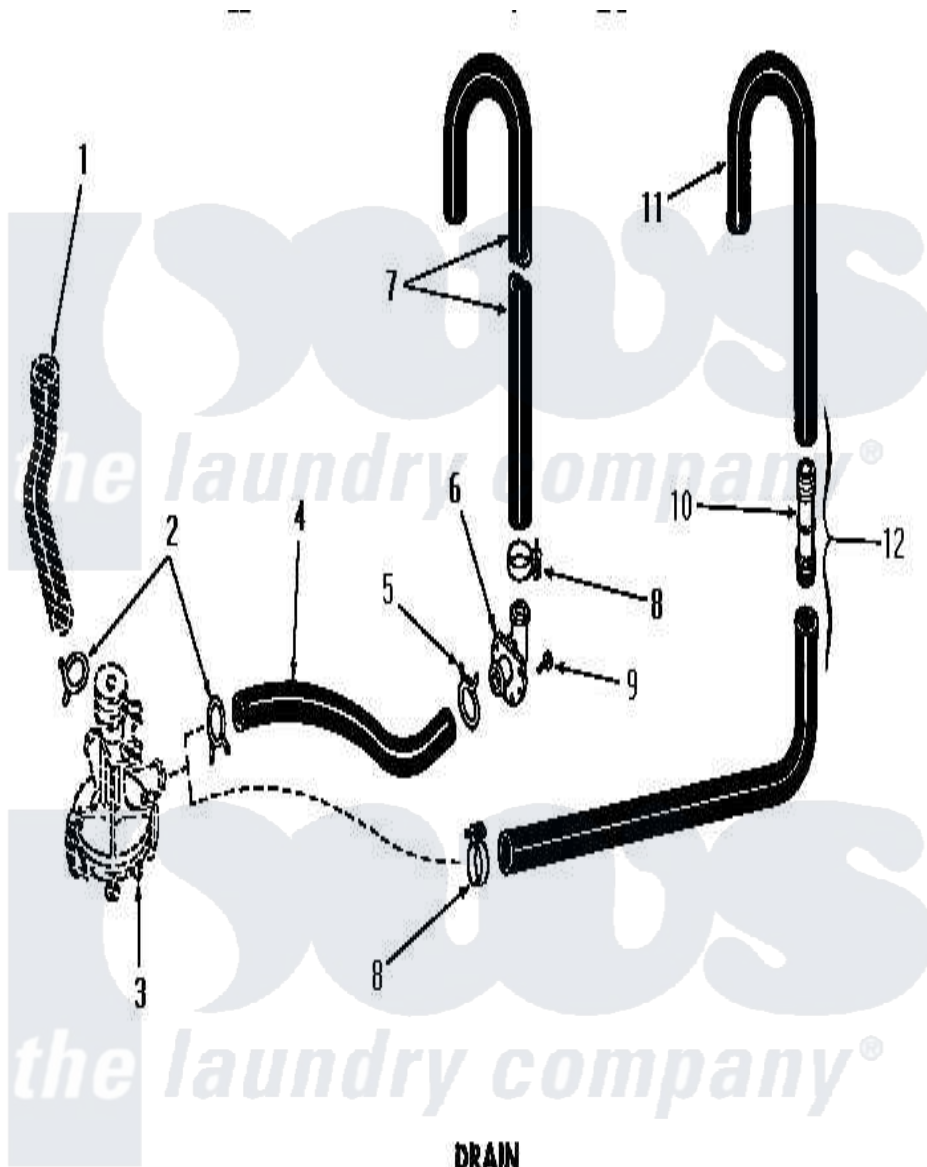

Amana DA6221 15 - DRAIN

DRAIN (Non Suds-Water Saver Models)

Amana [Residential Amana DA6221 Washer Parts](#) Parts Diagram 15 - DRAIN
 Click on the part number to view part

Item	Original Part Number	Replaced By	Status	Part Description
1	Y00000000		Not Available	SEE NOTE DRAIN TUB OUTLET HOSE
2	20210		Not Available	NO LONGER AVAILABLE
3	Y00000000		Not Available	SEE NOTE PUMP ASSEMBLY
4	21254			Hose
5	Y03698		Not Available	CLAMP xREPLACE
6	23553		Not Available	ELBOW,DRAIN HOSE-PLAST
7	20240			Hose, M/F 29219
8	20211	285655		Clamp, Hose
9	51784		Not Available	SCREW,10B-16 X 1/2 HEX
10	25863	16272		Connector, Straight
11	25182		Not Available	DRAIN HOSE
12	Y00000000		Not Available	SEE NOTE DRAIN HOSE AND HOSE COUPLING -- (SEE NOTE)