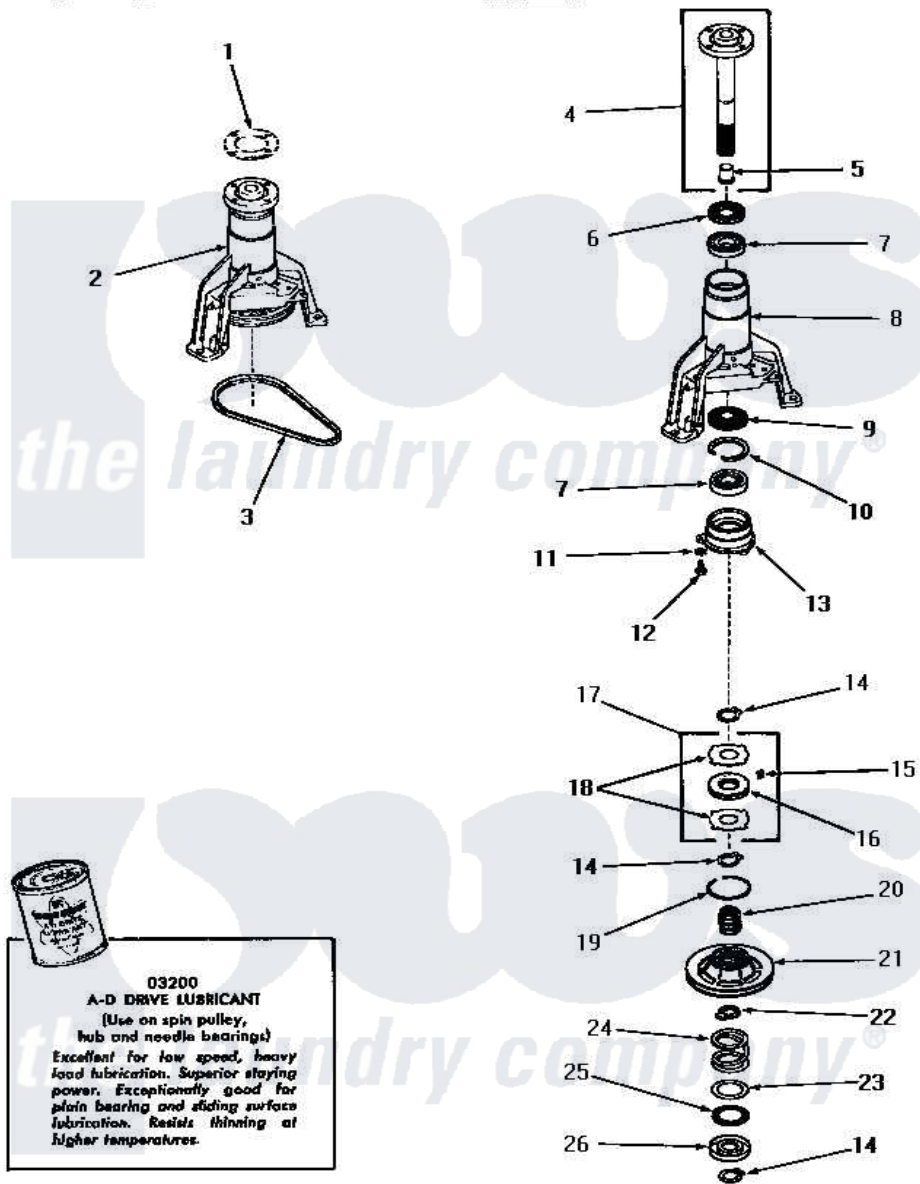

Amana DA6221 16 - MAIN BEARING ASSY

MAIN BEARING ASSEMBLY

Amana [Residential Amana DA6221 Washer Parts](#) Parts Diagram 16 - MAIN BEARING ASSY
Click on the part number to view part

Item	Original Part Number	Replaced By	Status	Part Description
1	Y00000000		Not Available	SEE NOTE GASKET
2	26018			AsseMbly, Bearing Housing-M
3	23759		Not Available	BELT
4	23731			Assembly, Spin Shaft
5	25854			Bearing
6	Y21659		Not Available	SEAL
7	20012			Bearing
8	25979		Not Available	HOUSING,MAIN BEARING
9	26247			Slinger, Water
10	20084		Not Available	RING,RETAINING
11	02431			Lockwasher, 1/4 Ext Shk
12	02422			Screw, 1/4-20 X 1/2 HeX
13	23639			Retainer
14	23724			Ring, Retaining
15	24500			Clip, Spring
16	23708			Assembly, Brake Disk

17	24599		Assembly, Brake Disk
18	23637	Not Available	DISC,BRAKE
19	Y23720	Not Available	RING,SNAP
20	23634	Not Available	HUB
21	24690		Assembly, Spin Pulley
22	23635	Not Available	STOP
23	23722		Race, Bearing
24	23723		Spring
25	23721	Not Available	BEARING,NEEDLE
26	23640		Retainer
NI	03200		A-D Drive Lubricant