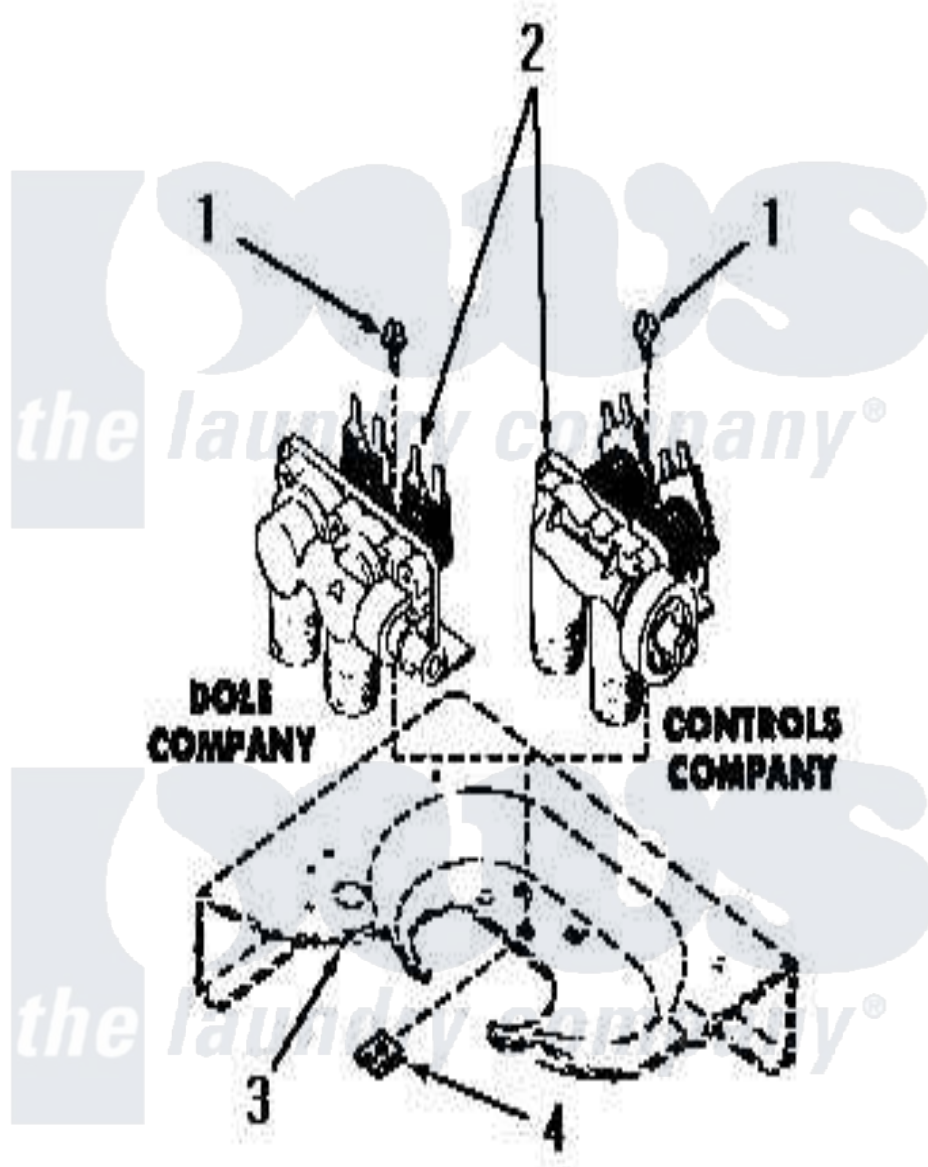

Amana DA6221 17 - MIXING VALVES

Amana [Residential Amana DA6221 Washer Parts](#) Parts Diagram 17 - MIXING VALVES
 Click on the part number to view part

Item	Original Part Number	Replaced By	Status	Part Description
1	23962	W10116760		Screw
2	25833			Valve, Mixing
3	Y00000000		Not Available	SEE NOTE CABINET TOP
4	23277		Not Available	NUT,SPEED