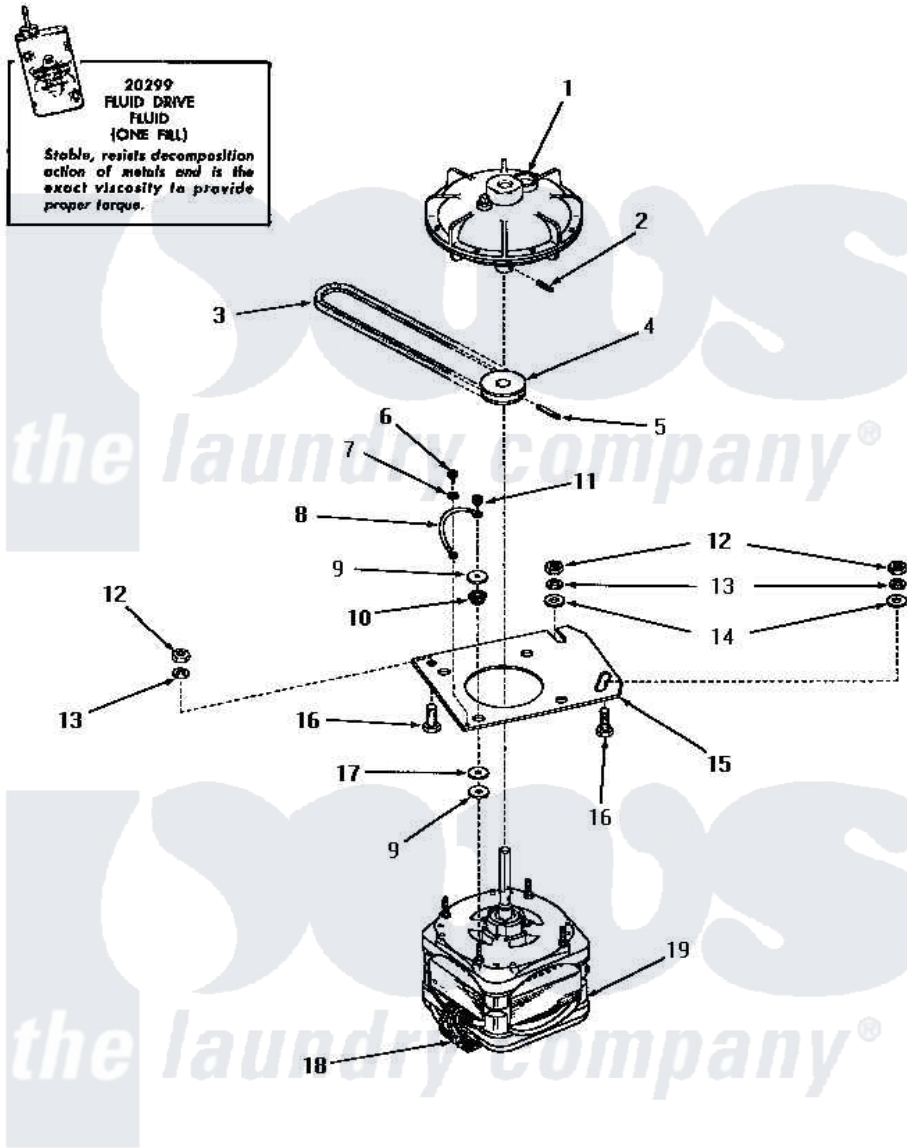

# Amana DA6221 18 - MOTOR & FLUID DRIVE

## MOTOR AND FLUID DRIVE

Amana [Residential Amana DA6221 Washer Parts](#) Parts Diagram 18 - MOTOR & FLUID DRIVE

[Click on the part number to view part](#)

Item	Original Part Number	Replaced By	Status	Part Description
1	<a href="#">24706</a>			Assembly, Fluid Drive
2	24703		Not Available	PIN,ROLL
3	23759		Not Available	BELT
4	<a href="#">26116</a>			Pulley, Drive
5	<a href="#">23750</a>			Pin, Roll
6	<a href="#">20530</a>			Screw, 10-24 x 3/8 Hex
7	21735		Not Available	LOCKWASHER,No.10 INTSHKP
8	25484		Not Available	GROUND WIRE
9	20103	<a href="#">M0270519</a>		Washer
10	20102		Not Available	WASHER
11	<a href="#">23604</a>			Nut, Hex 10-32 Lock
12	20274	<a href="#">62739</a>		Nut, Lock
13	<a href="#">20277</a>			Lockwasher, 3/8 Std X 3
14	<a href="#">20279</a>			Washer, 13/32 ID x 13/16 OD
15	23769		Not Available	PLATE,MOUNTING
16	20255		Not Available	SCREW,3/8-16 X 1 HEX H

17	<a href="#">20104</a>		Washer
18	24139	Not Available	SWITCH,MOTOR
19	<a href="#">26069</a>		X Assembly, Motor And Pulley
NI	20299	Not Available	FLUID DRIVE FLUID-BULK