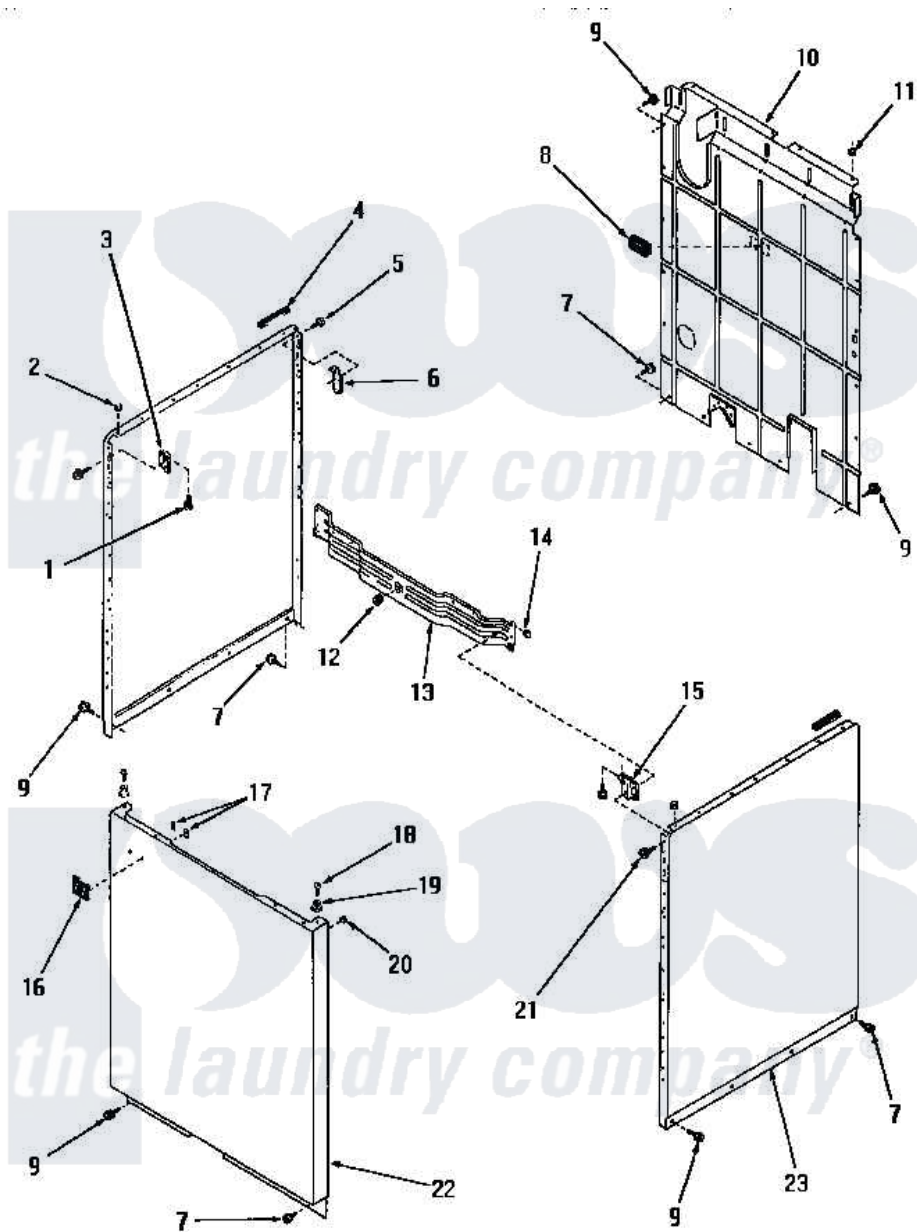

# Amana DA6221 19 - PANELS

Amana [Residential Amana DA6221 Washer Parts](#) Parts Diagram 19 - PANELS  
 Click on the part number to view part

Item	Original Part Number	Replaced By	Status	Part Description
1	<a href="#">23008</a>			Screw, 10-24 X 3/4 Sems
2	<a href="#">21176</a>			Bumper
3	26691		Not Available	BRACKET,HOLD DOWN-L.H.
"	22847		Not Available	BRACKET
4	<a href="#">80312</a>			Bumper Pad
5	51784		Not Available	SCREW,10B-16 X 1/2 HEX
6	<a href="#">52487</a>			Lug, Hold-Down
7	26415	<a href="#">27001200</a>		Screw
8	23257		Not Available	PAD,BUMPER
9	26592		Not Available	HEX HEAD SCREW
10	24342GR		Not Available	REAR PANEL, GRAY
11	<a href="#">20387</a>			Bumper
12	<a href="#">25959</a>			Grommet
13	21262		Not Available	CROSS BRACE, FRONT
14	25987		Not Available	NUT,SPEED
"	<a href="#">21747</a>			Nut, Speed

15	22846	Not Available	BRACKET
"	26690	Not Available	BRACKET,HOLD DOWN-R.H.
16	22086	Not Available	MONOGRAM
17	22161	Not Available	CLIP
18	Q6535	Not Available	SCREW,10B-16 X 3/4 ROU
19	23020	Not Available	MOUNT,PANEL
20	<a href="#">20387</a>		Bumper
21	03184	<a href="#">02434</a>	Pin Groove
"	51784	Not Available	SCREW,10B-16 X 1/2 HEX
22	24687C	Not Available	FRONT PANEL, COPPERTONE
"	24687W	Not Available	FRONT PANEL, WHITE
"	24687H	Not Available	FRONT PANEL, HARVEST GOLD
"	24687A	Not Available	FRONT PANEL, AVOCADO
23	24336H	Not Available	SIDE PANEL, RIGHT OR LEFT, HAR
"	24336C	Not Available	SIDE PANEL, RIGHT OR LEFT, COP
"	24336W	Not Available	xREPLACE
"	24336A	Not Available	SIDE PANEL, RIGHT OR LEFT, AVO