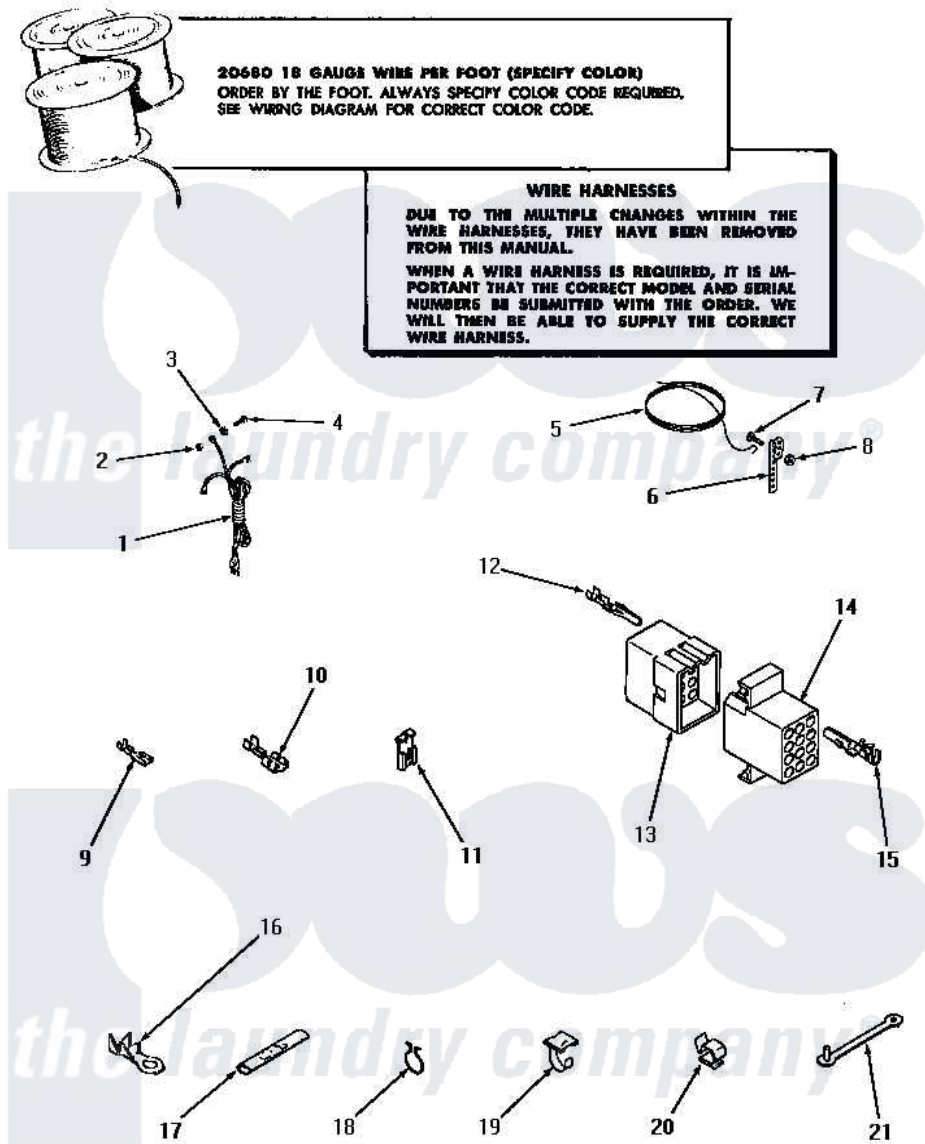

# Amana DA6221 20 - POWER CORD, WIRE & TERMINALS

## POWER CORD, WIRE AND TERMINALS

Amana [Residential Amana DA6221 Washer Parts](#) Parts Diagram 20 - POWER CORD, WIRE & TERMINALS  
 Click on the part number to view part

Item	Original Part Number	Replaced By	Status	Part Description
1	22660		Not Available	POWER CORD AND PLUG
2	03673		Not Available	NUT
3	<a href="#">03815</a>			Lockwasher, No.10 Ext Shk
4	<a href="#">20267</a>			Screw, 10-24 X 3/8 Round
5	Y21429		Not Available	GROUND WIRE
6	21430		Not Available	STRAP,GROUND
7	21431		Not Available	ROUND HEAD SCREW
8	Y20276		Not Available	NUT
9	<a href="#">00112</a>			Terminal, Spade-3/16 Fe
10	Y00119		Not Available	SPADE TERMINAL(18 GAUGE) (1/4 INCH-(1) 18 GAUGE WIRE)
11	<a href="#">Y00120</a>			Terminal, Flag-1/4 Fema
12	<a href="#">Y00116</a>			Terminal, Pin-Male
13	<a href="#">23041</a>			Plug, 6 Circuit
"	<a href="#">23040</a>			Plug-3 Circuit
"	<a href="#">23033</a>			Plug, 9 Circuit

"	23035	Not Available	PLUG,12 CIRCUIT
"	<a href="#">23037</a>		Plug, 15 Circuit
14	23038	Not Available	RECEPTACLE,15 CIRCUIT
"	<a href="#">23036</a>		Receptacle, 12 Circuit
"	23039	<a href="#">697780</a>	Receptacle,
"	23042	Not Available	RECEPTACLE
"	Y23034	<a href="#">26163</a>	Receptacle, 9 Circuit
15	Y00117	<a href="#">5011-XX</a>	093 Female Socket
16	<a href="#">00110</a>		No.10 18 Gauge Wire
17	21091	Not Available	CONNECTOR TWO 1/4 INCH MALE
18	<a href="#">51291</a>		Clip, Wire
19	21793	Not Available	CABLE CLIP
20	<a href="#">21036</a>		Clip, Cable
21	22837	Not Available	STRAP,WIRE