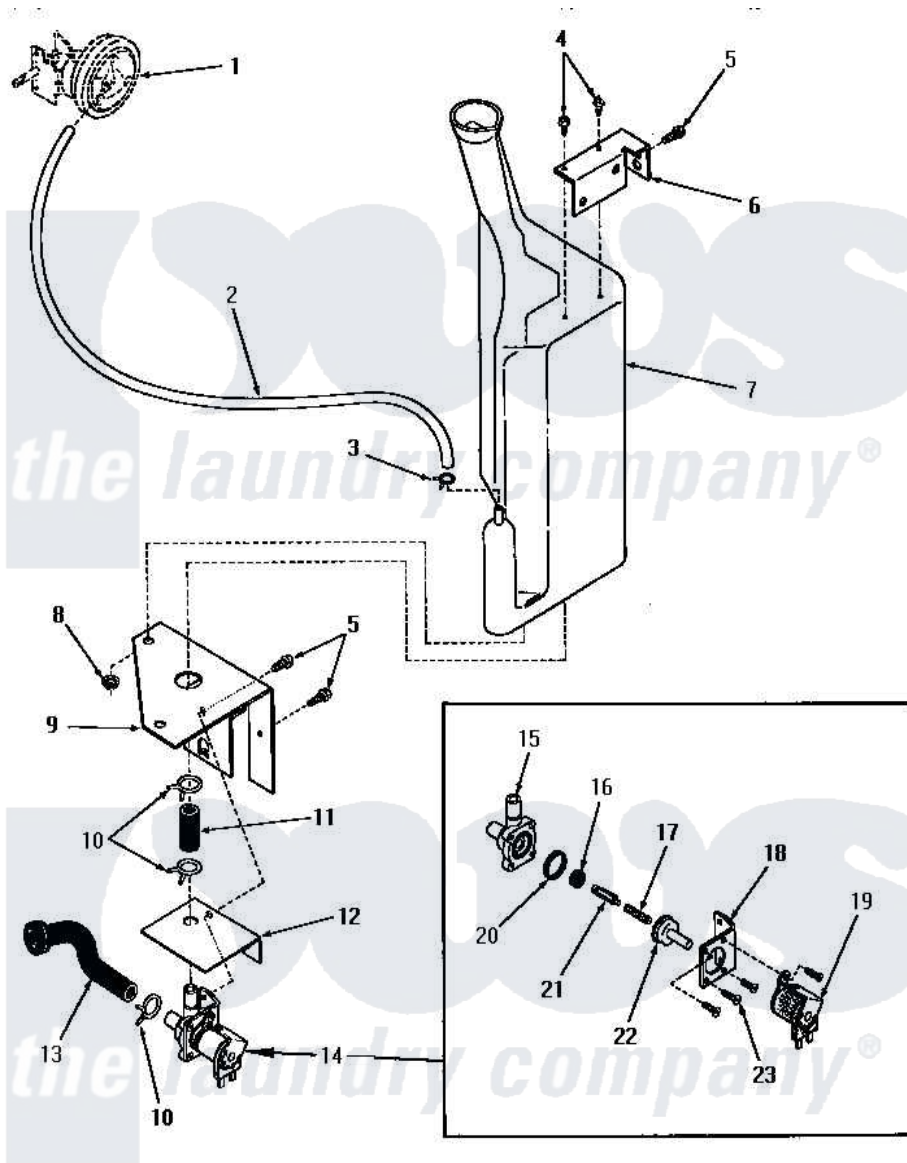

Amana DA6221 21 - RESERVOIR & DRAIN VALVE

RESERVOIR AND DRAIN VALVE (Through Serial Nos. 5556D39 and 234J7952)

Amana [Residential Amana DA6221 Washer Parts](#) Parts Diagram 21 - RESERVOIR & DRAIN VALVE
Click on the part number to view part

Item	Original Part Number	Replaced By	Status	Part Description
1	Y00000000		Not Available	SEE NOTE PRESSURE SWITCH
2	24444		Not Available	NO LONGER AVAILABLE
3	Y22294	596669		Clamp, Manifold
4	52150	489464		Screw
5	51784		Not Available	SCREW, 10B-16 X 1/2 HEX
6	24394		Not Available	UPPER BRACKET
7	24430		Not Available	RESERVOIR
8	24441		Not Available	WIRING DIAGRAM
9	24393		Not Available	LOWER BRACKET
10	80479		Not Available	HOSE CLAMP
11	24440		Not Available	CODE J
12	25044		Not Available	SOLENOID SHIELD
13	24437		Not Available	HOSE
14	24438	68136-47		Shelf Trim
15	24438G		Not Available	BODY
16	24438F		Not Available	SEAL

17	24438C	Not Available	SPRING
18	24438H	Not Available	MOUNTING BRACKET
19	24438A	Not Available	SOLENOID
20	24438E	Not Available	GASKET
21	24438D	Not Available	ARMATURE
22	24438B	Not Available	GUIDE,ARMATURE
23	21561G	Not Available	ROUND HEAD SCREW