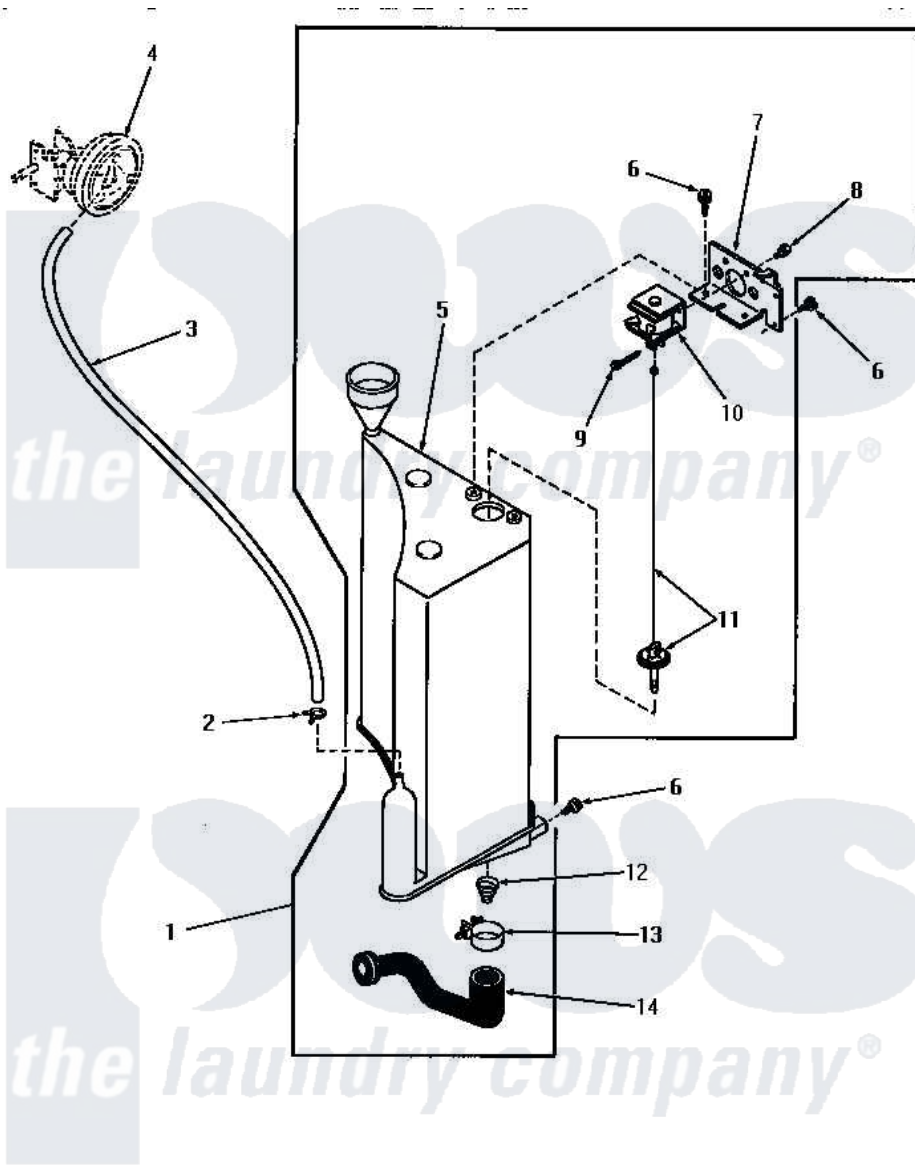

Amana DA6221 22 - RESERVOIR & DRAIN VALVE

RESERVOIR AND DRAIN VALVE (Starting Serial Nos. 5556D40 and 234J7953)

Amana [Residential Amana DA6221 Washer Parts](#) Parts Diagram 22 - RESERVOIR & DRAIN VALVE
Click on the part number to view part

Item	Original Part Number	Replaced By	Status	Part Description
1	26003			Assembly, Pressure Tank-Com
2	Y22294	596669		Clamp, Manifold
3	24444		Not Available	NO LONGER AVAILABLE
4	Y00000000		Not Available	SEE NOTE PRESSURE SWITCH
5	25993		Not Available	RESERVOIR
6	51784		Not Available	SCREW, 10B-16 X 1/2 HEX
7	Y26000		Not Available	BRACKET
8	Y03950			Screw, 10-32 x 5/16 Sems
9	20248			Pin, Cotter
10	25999		Not Available	SOLENOID, DRAIN VALVE
11	26244			Assembly, Plunger-Drain Val
12	25997		Not Available	SPRING, DRAIN VALVE
13	20824		Not Available	HOSE CLAMP
14	25998			Hose, Drain-Pressure Ta