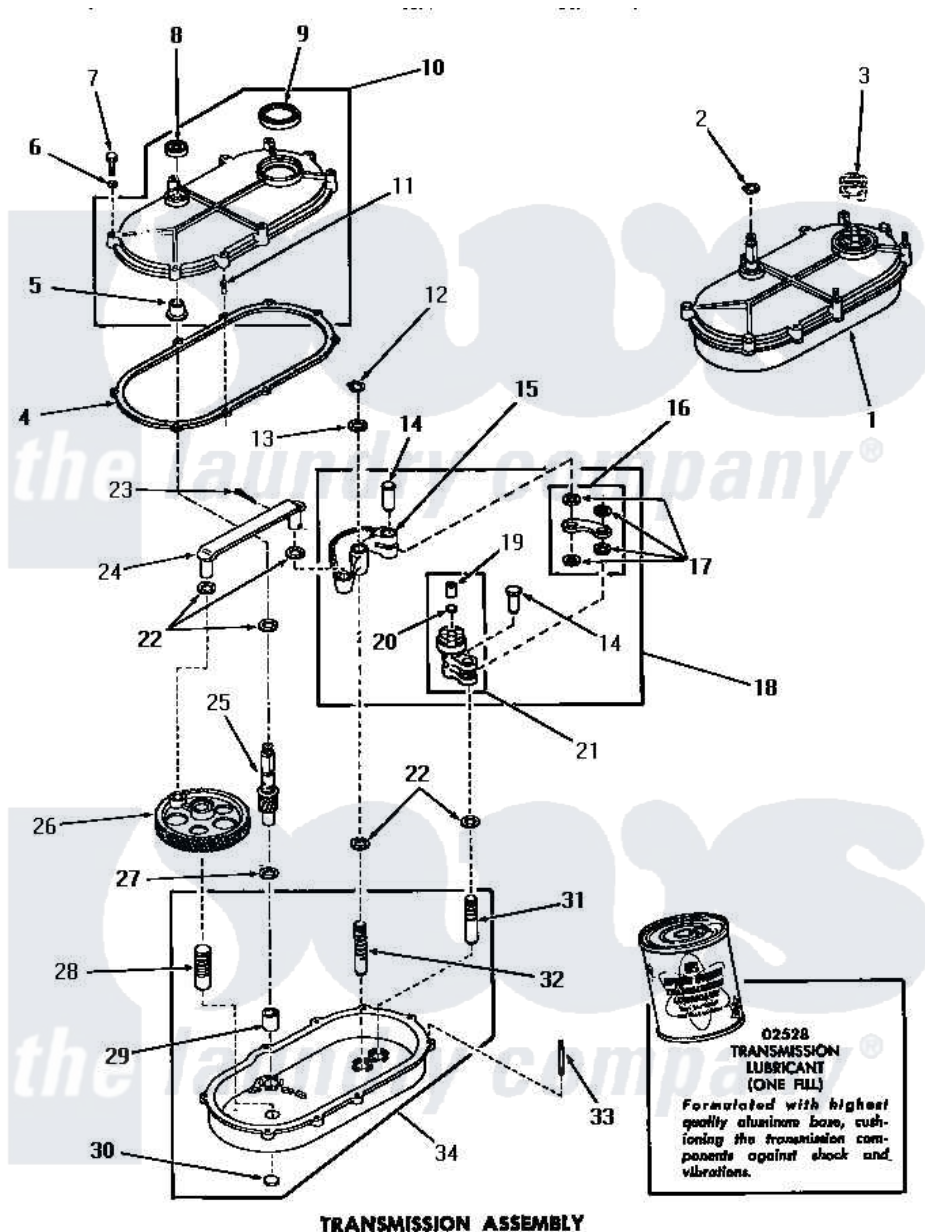

# Amana DA6221 23 - TRANSMISSION ASSY

**TRANSMISSION ASSEMBLY**

Amana [Residential Amana DA6221 Washer Parts](#) Parts Diagram 23 - TRANSMISSION ASSY  
 Click on the part number to view part

Item	Original Part Number	Replaced By	Status	Part Description
1	<a href="#">23828</a>			Assembly, Transmission
2	<a href="#">23751</a>			Ring, Retaining
3	Y00000000		Not Available	SEE NOTE SHIFT CLUTCH
4	<a href="#">20059</a>			Gasket
5	<a href="#">20082</a>			Bearing
6	<a href="#">03189</a>			LoCkwasher, 1/4 Std-C P
7	20257		Not Available	SCREW, 1/4-20 X 1-1/4 H
8	<a href="#">20200</a>			Seal
9	<a href="#">20199</a>			Seal
10	20216		Not Available	ASSY, TRANSMISSION COVE
11	20197		Not Available	DOWEL PIN
12	<a href="#">23751</a>			Ring, Retaining
13	20212	<a href="#">35092</a>		Washer, 3628id X 1.00 X .056
14	<a href="#">01690</a>			Pin, Link
15	05005	<a href="#">05005P</a>		Assembly
16	Y04999		Not Available	LINK

17	20212	<a href="#">35092</a>	Washer, 3628id X 1.00 X .056
18	<a href="#">20220</a>		Assembly, Rocker Arm
19	01711	Not Available	BEARING
20	<a href="#">Y02479</a>		Disc, Expansion
21	20219	<a href="#">30927P</a>	Assembly Clutch Arm
22	<a href="#">01791</a>		Washer, .626 X 1.125 X1
23	<a href="#">02578</a>		Pin, Cotter
24	03969	<a href="#">03969P</a>	Rod Connecting
25	<a href="#">23645</a>		Pinion
26	02175	Not Available	GEAR,CRANK
27	20198	<a href="#">41813</a>	Csa 20198 20 4w 19 Deg Cc
28	03477	Not Available	PIN
29	<a href="#">01993</a>		Bearing, 7/8odx5/8id
30	<a href="#">Y02769</a>		Disc
31	01688	Not Available	PIN
32	24817	Not Available	PIN,ROCKER ARM
33	20155	Not Available	STUD,DOUBLE END 1/4-20
34	23927	Not Available	ASSY,TRANSMISSION xREPLACE
NI	02528	<a href="#">02528P</a>	Grease Transmission Mobil 209