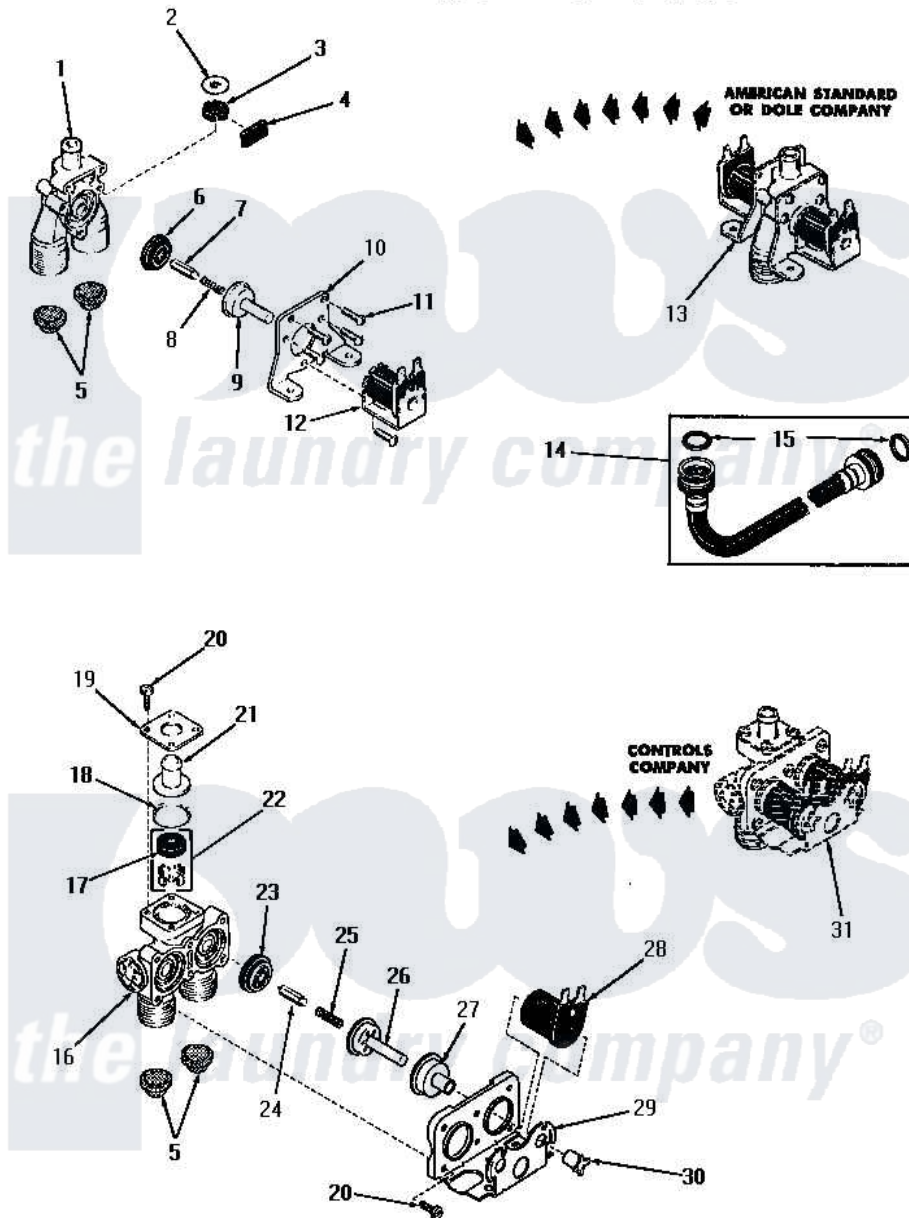

# Amana DA6250 01 - 24596 AND 24597 MIXING VALVE ASSEMBLIES

Amana Residential Amana DA6250 Washer Parts Parts Diagram 01 - 24596 AND 24597 MIXING VALVE ASSEMBLIES  
 Click on the part number to view part

Item	Original Part Number	Replaced By	Status	Part Description
1	20678		Not Available	BODY, VALVE
2	23224G		Not Available	DIFFUSER
3	21187C		Not Available	REGULATOR, FLOW
"	<a href="#">23224C</a>			Regulator, Flow
4	21561D		Not Available	PLUG
5	20181-0		Not Available	INLET SCREEN
6	23224F		Not Available	DIAPHRAGM
7	<a href="#">23224D</a>			Armature
8	23224E		Not Available	SPRING
9	23224B		Not Available	GUIDE
10	21561E		Not Available	MOUNTING BRACKET
11	21561G		Not Available	ROUND HEAD SCREW
12	21714A		Not Available	SOLENOID
13	Y00000000		Not Available	SEE NOTE MIXING VALVE ASSEMBLY
14	20241	<a href="#">EZ20241</a>		20 x 24 x 1 Filter 1 Metal Side
15	20290	<a href="#">Y013783</a>		Washer, Inlet Hose

16	24596Q	Not Available	VALVE BODY
17	Y00000000	Not Available	SEE NOTE INSTALL WITH CONCAVE SURFACE DOWN TOWARD VALVE BODY
18	24596L	Not Available	OUTLET FITTING GASKET
19	24596N	Not Available	OUTLET FITTING PLATE
20	24596P	Not Available	SCREW
21	24596M	Not Available	OUTLET FITTING
22	24596J	Not Available	REGULATOR, FLOW
"	24597J	Not Available	FLOW REGULATOR
23	24596H	Not Available	DIAPHRAGM
24	24596G	Not Available	ARMATURE
25	24596F	Not Available	SPRING
26	24596E	Not Available	GUIDE
27	24596D	Not Available	GUIDE SLEEVE
28	24596A	Not Available	SOLENOID
29	24596C	Not Available	MOUNTING BRACKET
30	24596B	Not Available	SOLENOID SLEEVE
31	Y00000000	Not Available	SEE NOTE MIXING VALVE ASSEMBLY