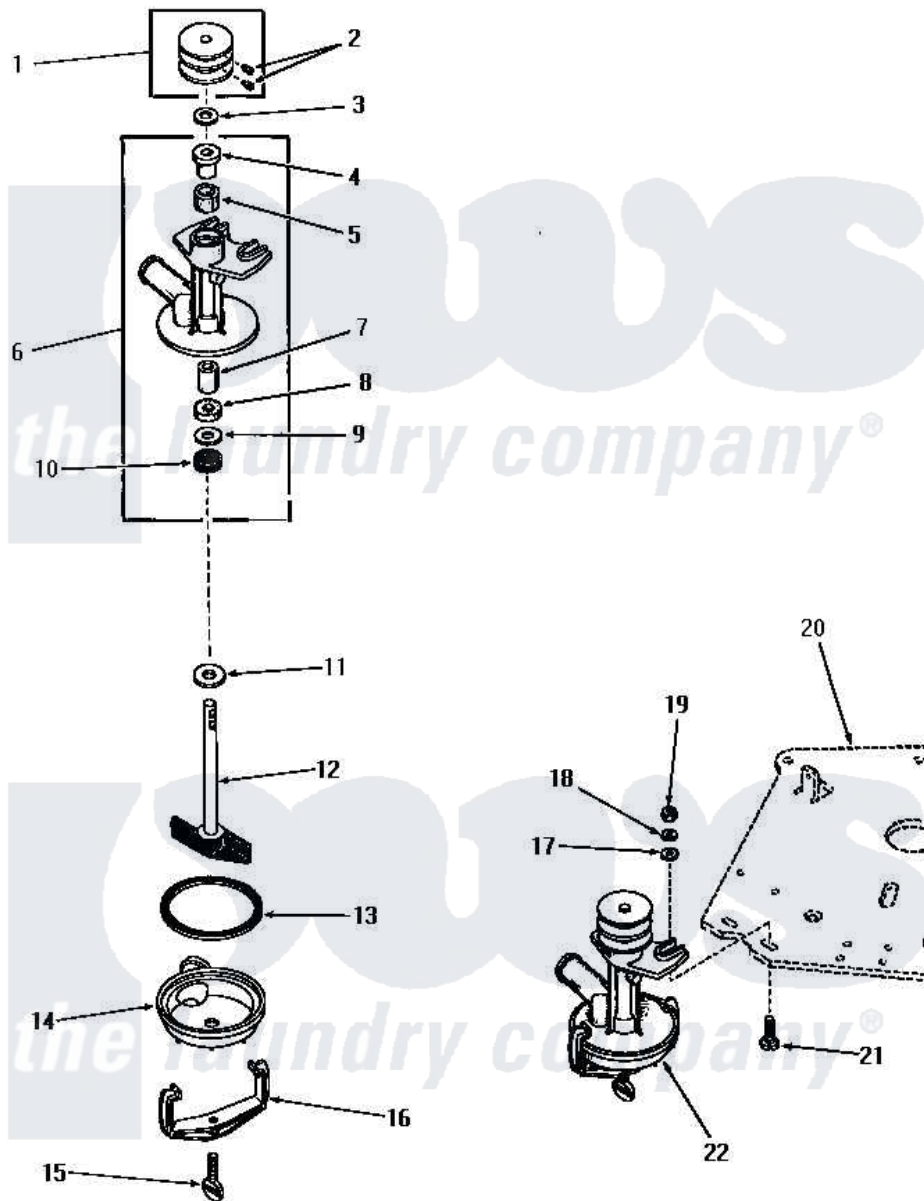

Amana DA6250 02 - 25178 PUMP ASSY

Amana [Residential Amana DA6250 Washer Parts](#) Parts Diagram 02 - 25178 PUMP ASSY
 Click on the part number to view part

Item	Original Part Number	Replaced By	Status	Part Description
1	23770		Not Available	ASSY,PULLEY
2	02771			Screw, 1/4-20 x 3/8 Hex S
3	20098			Washer, .440idx7/8odx1/
4	20072			Bearing
5	26479			Wick
6	20763		Not Available	PUMP BODY
7	20071			Bearing
8	20094			Packing Material
9	20093			Washer, 29/64 ID x 63/64 OD
10	20095			Seal
11	20099			Washer, .440idx1.125odx
12	04372		Not Available	ASSY,IMPELLER
13	20097		Not Available	GASKET
14	04316		Not Available	BOTTOM,PUMP
15	20161			Screw, 5/16-18 X 1-1/16
16	20066			Clamp, Pump

17	20176		Washer, .2656 ID x 9/16 OD
18	03189		LoCkwasher, 1/4 Std-C P
19	20275	27001225	Nut, Jam Mid Lock 1/4-20
20	Y00000000	Not Available	SEE NOTE MOUNTING PLATE
21	24390		Bolt
22	25178	Not Available	ASSY,PUMP