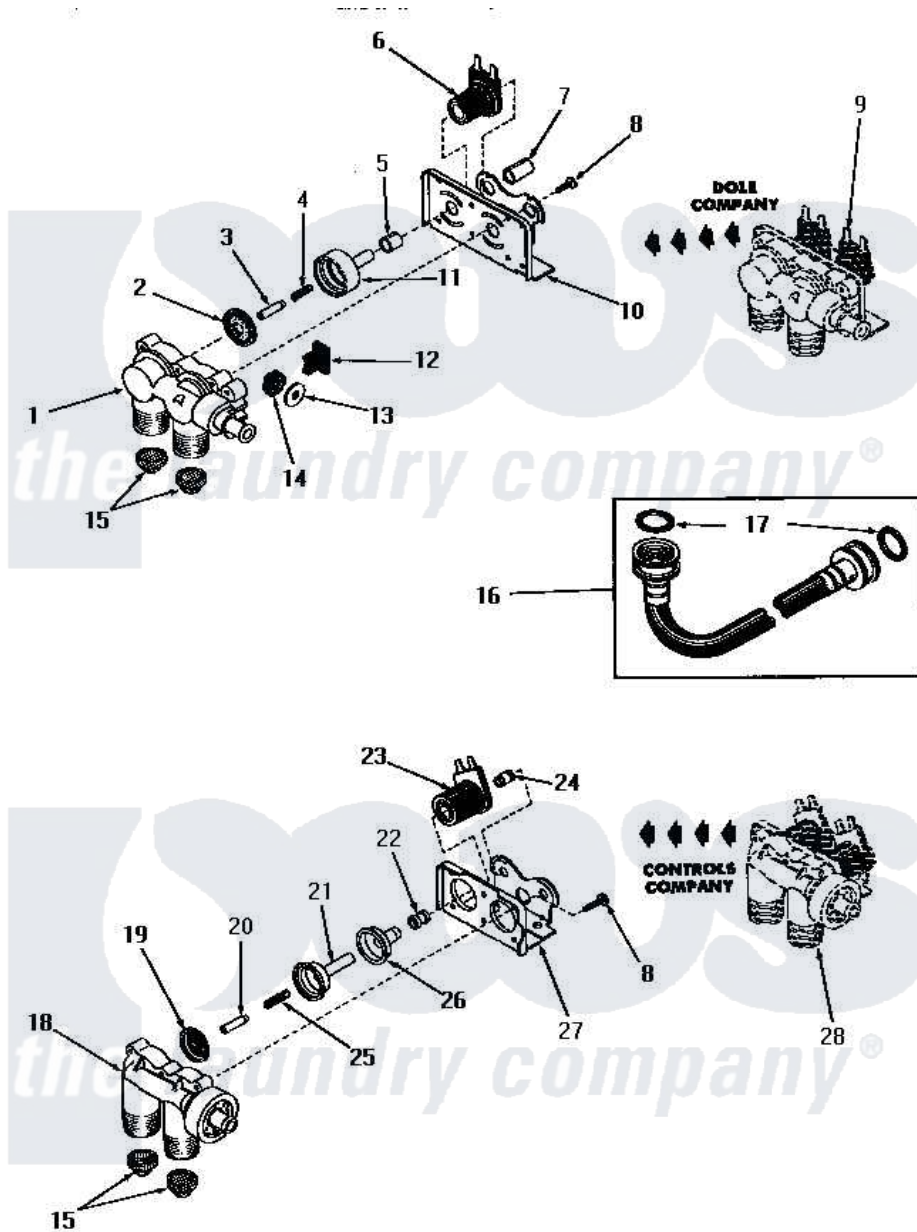

Amana DA6250 03 - 25832 AND 25833 MIXING VALVE ASSEMBLIES

Amana Residential Amana DA6250 Washer Parts Parts Diagram 03 - 25832 AND 25833 MIXING VALVE ASSEMBLIES
 Click on the part number to view part

Item	Original Part Number	Replaced By	Status	Part Description
1	24125			Body, Valve
2	24134		Not Available	DIAPHRAGM
3	24132		Not Available	ARMATURE
4	24131		Not Available	SPRING
5	24129		Not Available	SLEEVE, SHORT
6	24126	33930		Valve, Mixing
7	24128		Not Available	SLEEVE, LONG
8	25817C		Not Available	SCREW
9	Y00000000		Not Available	SEE NOTE MIXING VALVE ASSEMBLY
10	Y24127		Not Available	MOUNTING BRACKET
11	24130			Guide, Armature
12	Y24135		Not Available	PLUG, FLOW REGULATOR
13	23224G		Not Available	DIFFUSER
14	23224C			Regulator, Flow
"	21187C		Not Available	REGULATOR, FLOW
15	24122	22002960		Strainer, Washer Inlet

16	20241	EZ20241	20 x 24 x 1 Filter 1 Metal Side
17	20290	Y013783	Washer, Inlet Hose
18	24123	Not Available	VALVE BODY
"	Y24124	Not Available	VALVE BODY
19	25817K	Not Available	DIAPHRAGM
20	25817H	Not Available	ARMATURE
21	25817F	Not Available	ARMATURE GUIDE
22	25817D	Not Available	SLEEVE ADAPTER
23	24596A	Not Available	SOLENOID
24	25817M	Not Available	SOLENOID PLUG
25	25817G	Not Available	SPRING
26	25817E	Not Available	SLEEVE, GUIDE xREPLACE
27	25817B	Not Available	MOUNTING BRACKET
28	Y00000000	Not Available	SEE NOTE MIXING VALVE ASSEMBLY