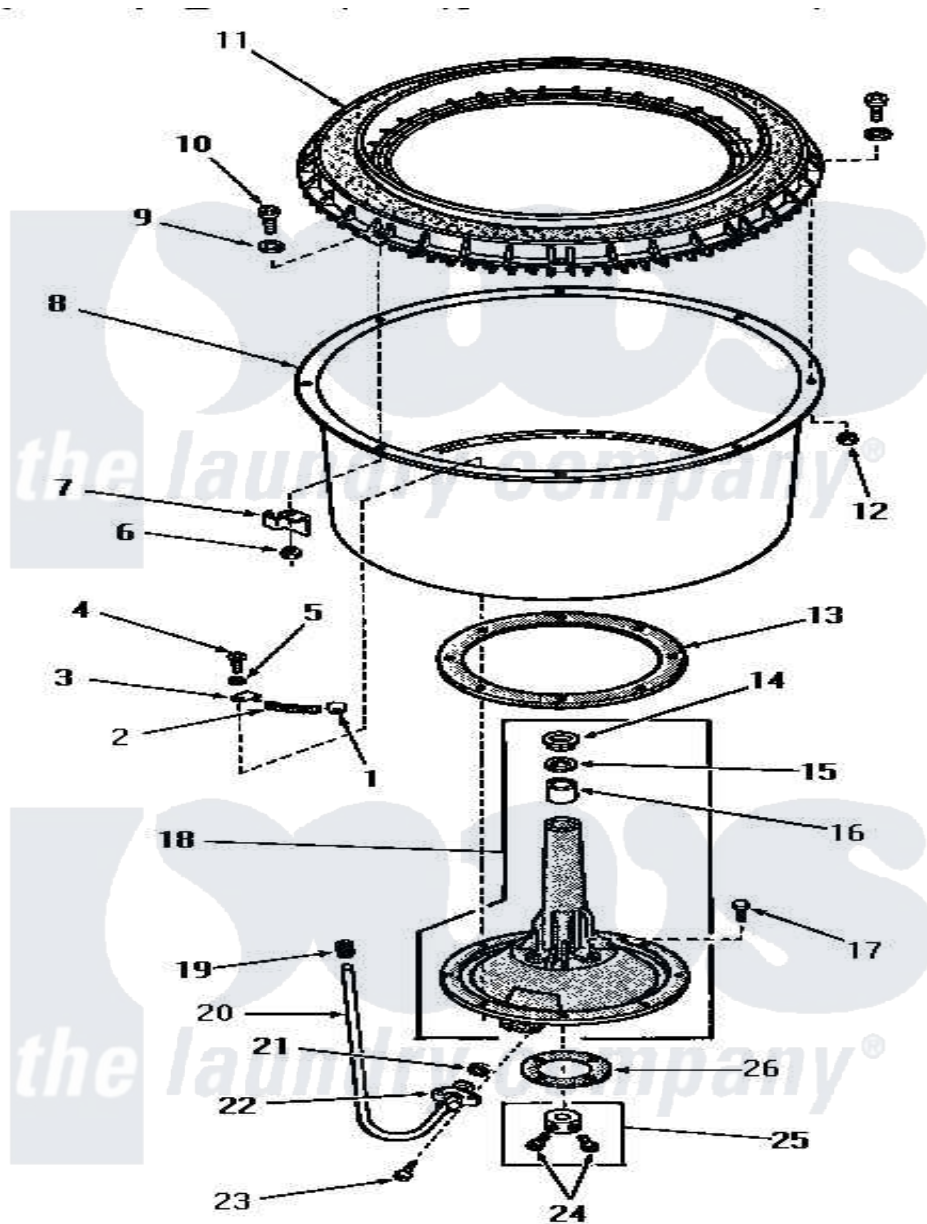

Amana DA6250 05 - AGITATOR POST AND SPIN TUB

Amana Residential Amana DA6250 Washer Parts Parts Diagram 05 - AGITATOR POST AND SPIN TUB
 Click on the part number to view part

Item	Original Part Number	Replaced By	Status	Part Description
1	22446			Clip
2	22144			Spring
3	22447			Clip
4	20260			Screw, 5/16-18 X 3/4 RD
5	20121		Not Available	GASKET
6	26678			Nut, Self-Locking
7	22025			Bracket
8	22382		Not Available	TUB,SPIN
9	25100			Washer, 17/64 ID x 1/2 OD
10	25251	EZ25251		25 x 25 x 1 Filter 1 Metal Side
11	24931		Not Available	BALANCE RING
12	25250			Nut, 1/4-20 Hex Nyllock
13	20122			Gasket
14	23685			Bearing
15	23684			Seal
16	23686			Bearing

17	20261		Screw, Cap
18	23993	Not Available	ASSY,CENTER COLUMN
19	22351		Sleeve
20	22359		Tube, Sediment
21	20110		Gasket
22	26046		Bracket, Sediment Tube
23	20852	Not Available	SCREW,10-24 X 1/2 HEX
24	23481	02422	Screw, 1/4-20 X 1/2 HeX
25	20377		Collar Assembly
26	20120		Gasket