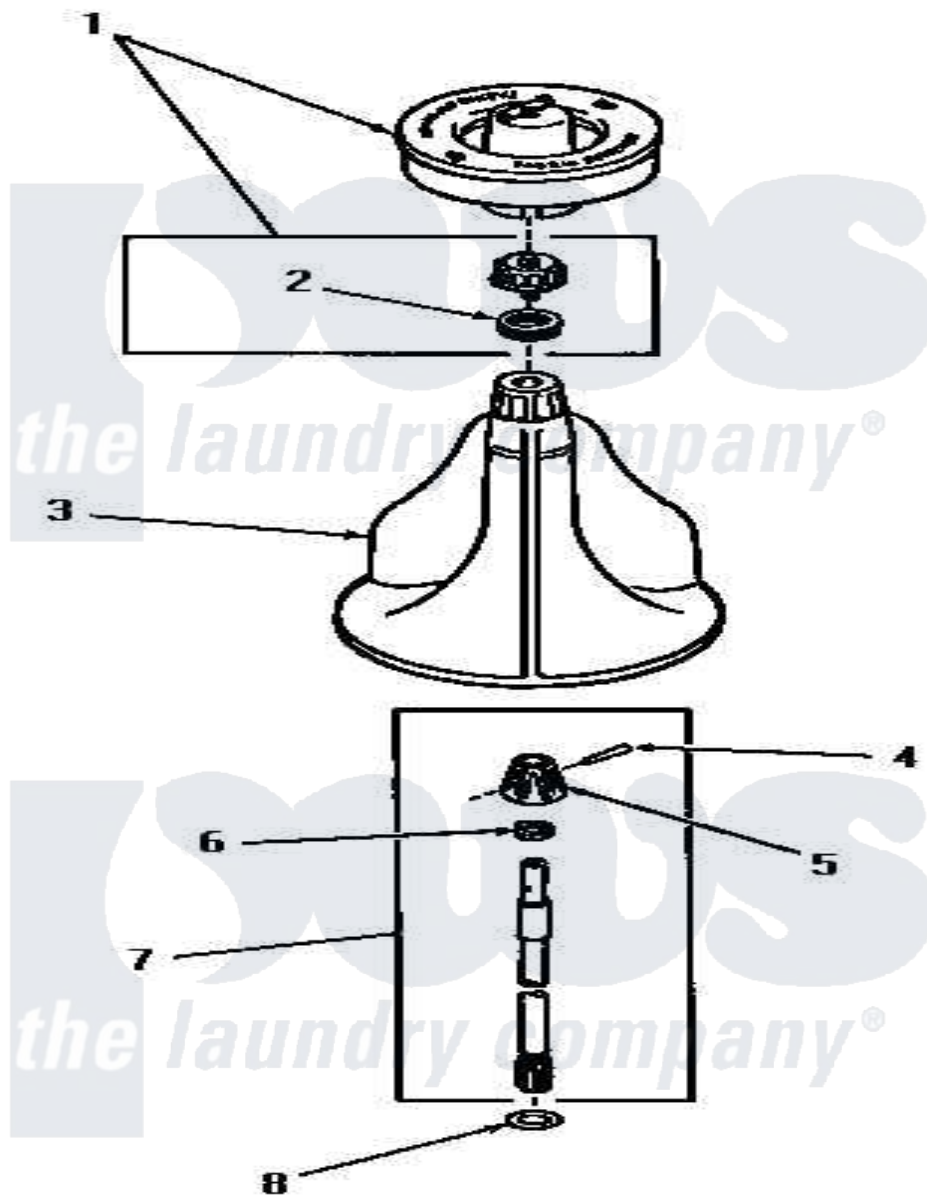

Amana DA6250 06 - AGITATOR, SHAFT & FABRIC SOFTENER DISP

Amana Residential Amana DA6250 Washer Parts Parts Diagram 06 - AGITATOR, SHAFT & FABRIC SOFTENER DISP
 Click on the part number to view part

Item	Original Part Number	Replaced By	Status	Part Description
1	26014			Assembly, Cap And Ring-Agitator
2	20136			Ring
3	26006			Assembly, Agitator
4	20243			Pin, Taper
5	20056		Not Available	BLOCK, DRIVE
6	20057	222T017P01		Washer FIB 21/32 ID X 1156 OD X 1/8
7	21751	21751P		Assyshaft
8	22135			Washer