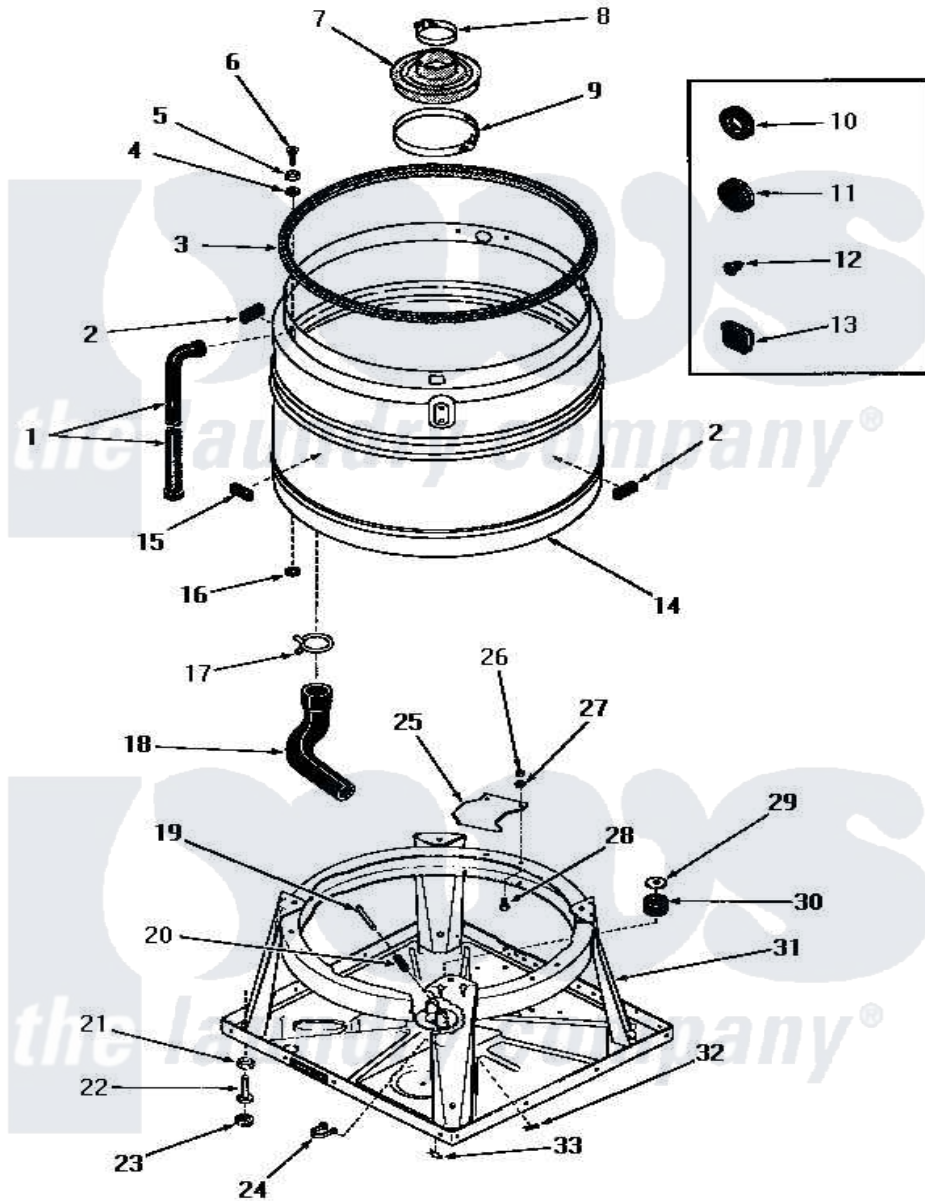

Amana DA6250 08 - BOOT, CHASSIS AND DRAIN TUB

Amana Residential Amana DA6250 Washer Parts Parts Diagram 08 - BOOT, CHASSIS AND DRAIN TUB
 Click on the part number to view part

Item	Original Part Number	Replaced By	Status	Part Description
1	22818		Not Available	HOSE
2	23258			Pad, Bumper
3	21233		Not Available	GASKET
4	20112			Grommet
5	20111			Washer
6	20259		Not Available	SCREW
7	20129		Not Available	BOOT
8	20107			Upper Clamp
9	20108	F200201		Clamp Hose #56
10	20118		Not Available	GROMMET,1982 INV
11	20305	20-305		Sizzle Do Not Ship Ups
12	21393	21-393		Piezo Sounder
13	21651			Grommet
14	25983			Drain Tub, Shur-Fil
15	23257		Not Available	PAD,BUMPER
16	20115			Grommet

17	10180		Not Available	CLAMP
18	25112			Hose
19	Y22693		Not Available	HOLD-DOWN PIN
20	Y22690		Not Available	FERRULE
21	Y21899	40038101		Nut, Leg
22	20409	22003428		Leg, Adjustable
23	21749	40016001		Foot, Rubber
24	22837		Not Available	STRAP,WIRE
25	21905			Plate, Snubber
26	20275	27001225		Nut, Jam Mid Lock 1/4-20
27	03189			LoCkwasher, 1/4 Std-C P
28	02422			Screw, 1/4-20 X 1/2 HeX
29	20162		Not Available	SPACER
30	20195		Not Available	GROMMET
31	26028			Assembly, Chassis xReplace
32	Y22689		Not Available	PIN CLIP
33	26012	2-6012		Blower Wheel