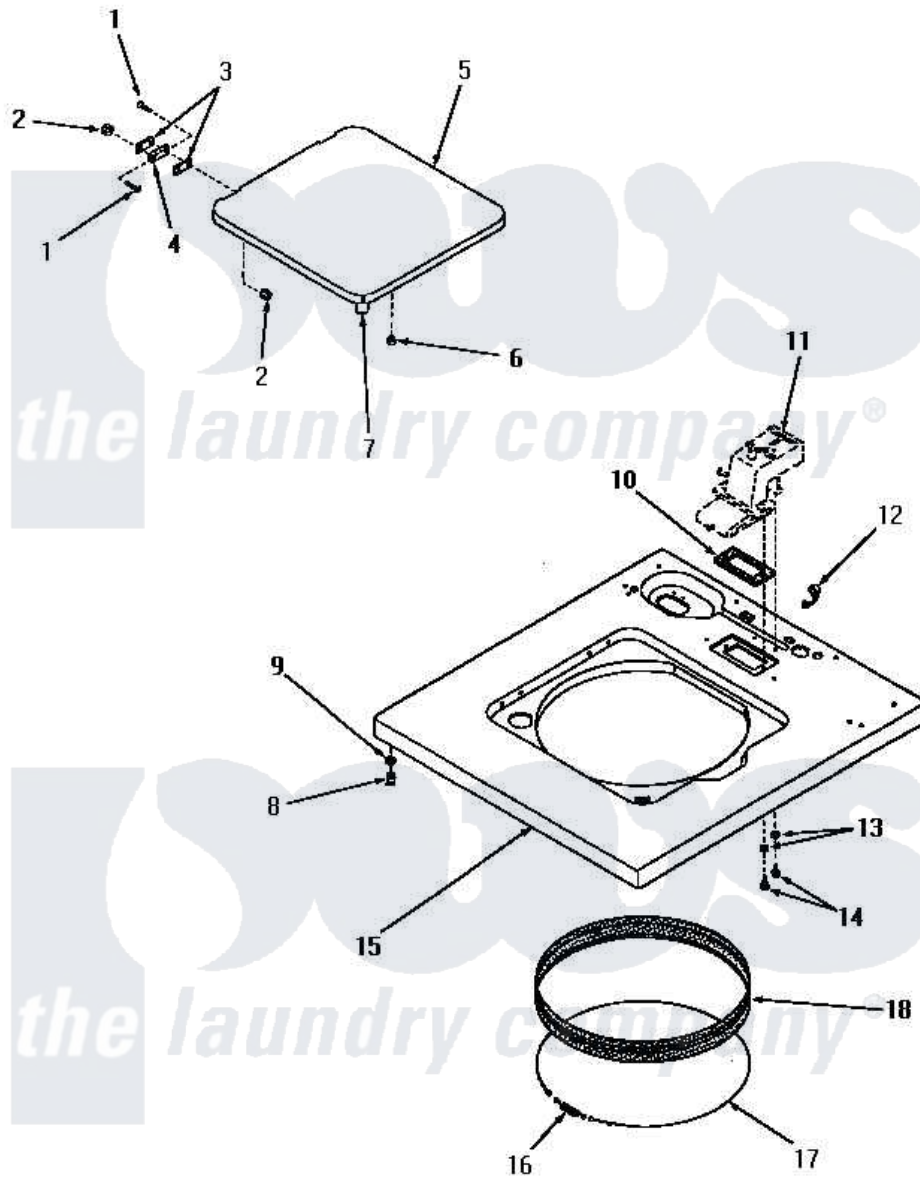

Amana DA6250 09 - CABINET TOP AND LOADING DOOR

Amana Residential Amana DA6250 Washer Parts Parts Diagram 09 - CABINET TOP AND LOADING DOOR
 Click on the part number to view part

Item	Original Part Number	Replaced By	Status	Part Description
1	22649			Screw, 8-32 X 13/32 FI
2	21752			Nut, 8-32 Hex BriLock
3	21584			Gasket
4	21583			Hinge
5	22271W		Not Available	LOADING DOOR, WHITE
"	22271A		Not Available	LOADING DOOR, AVOCADO
"	22271H		Not Available	LOADING DOOR, HARVEST GOLD
"	22271C		Not Available	LOADING DOOR, COPPERTONE
6	21176			Bumper
7	25217	R0603504		Actuator, Door Switch
8	23007		Not Available	CAGED NUT
9	24861		Not Available	LOCKWASHER, .448X.789SH
10	23255		Not Available	GASKET
11	Y00000000		Not Available	SEE NOTE WATER INLET
12	21003	211881		Grommet, Cord Part Not Used-

12	21903	211001	Gas Models Only
13	20493		Washer, 11/64 ID x 3/8 OD
14	52150	489464	Screw
15	24349A	Not Available	CABINET TOP, AVOCADO
"	25829W	Not Available	CABINET TOP, WHITE
"	24349C	Not Available	CABINET TOP, COPPERTONE
"	25829C	Not Available	CABINET TOP, COPPERTONE
"	25829H	Not Available	CABINET TOP, HARVEST GOLD
"	25829A	Not Available	CABINET TOP, AVOCADO
"	24349W	Not Available	CABINET TOP, W
"	24349H	Not Available	CABINET TOP, HARVEST GOLD
16	20791	Not Available	SPRING
17	22352	Not Available	RETAINER,WIRE
18	25277		Guard, Rim