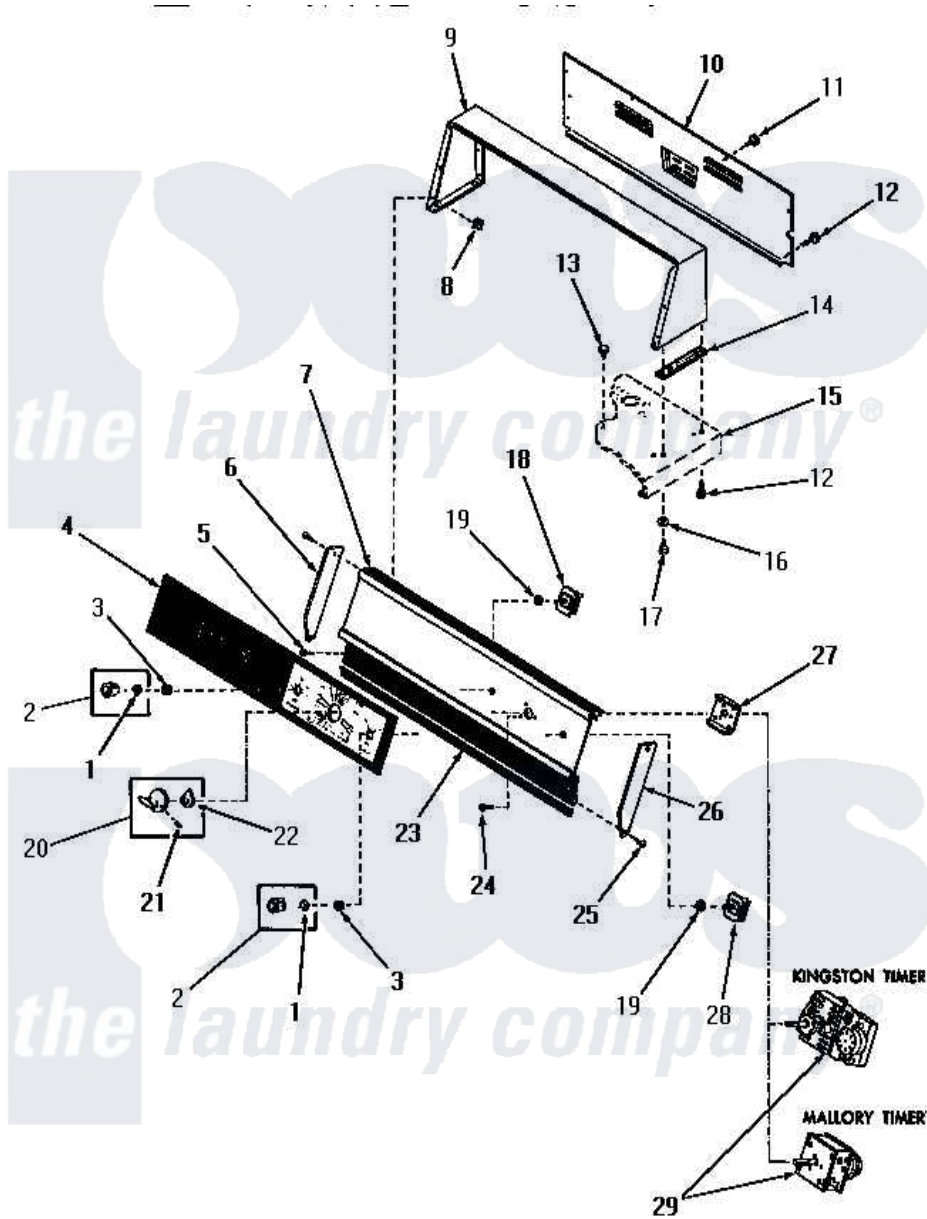

Amana DA6250 10 - CONTROL PANEL, CONTROL HOOD AND CONTROLS

Amana Residential Amana DA6250 Washer Parts Parts Diagram 10 - CONTROL PANEL, CONTROL HOOD AND CONTROLS

Click on the part number to view part

Item	Original Part Number	Replaced By	Status	Part Description
1	22244		Not Available	CLIP, C xREPLACE
2	23128	22001655		Switch, Water Temp.
3	24391		Not Available	KNURLED NUT
4	26336		Not Available	CONTROL PANEL
5	25232		Not Available	SCREW, 8AB-18X7/8 OVAL
6	26339		Not Available	END CAP, LEFT
7	26377		Not Available	NO LONGER AVAILABLE
8	54038			NUt, Speed U-Type
9	25844H		Not Available	CONTROL HOOD, HARVEST GOLD
"	25844A		Not Available	CONTROL HOOD, AVOCADO
"	25844W		Not Available	CONTROL HOOD, WHITE
10	25847GR		Not Available	CONTROL HOOD REAR COVER, GRAY
11	23222	3177991		Screw

12	25724		Not Available	HEX HEAD SCREW
13	21393	21-393		Piezo Sounder
14	23028		Not Available	GASKET,CONTROL BOX END
15	Y00000000		Not Available	SEE NOTE CABINET TOP
16	20493			Washer, 11/64 ID x 3/8 OD
17	52150	489464		Screw
18	24392		Not Available	SWITCH TEMP
19	91176			Lockwasher, 3/8 Intshkp
20	24858		Not Available	ASSY,KNOB-TIMER
21	25285		Not Available	SETSCREW
22	24857		Not Available	INDICATOR
23	26344		Not Available	GASKET
24	20272		Not Available	PHILLIPS HEAD SCREW
25	52864	500226		Screw, 8b-16 x 5/8 Tap
26	26338		Not Available	END CAP, RIGHT
27	26345		Not Available	SPACER
28	21302			Switch, Motor-2SP
29	24828		Not Available	TIMER