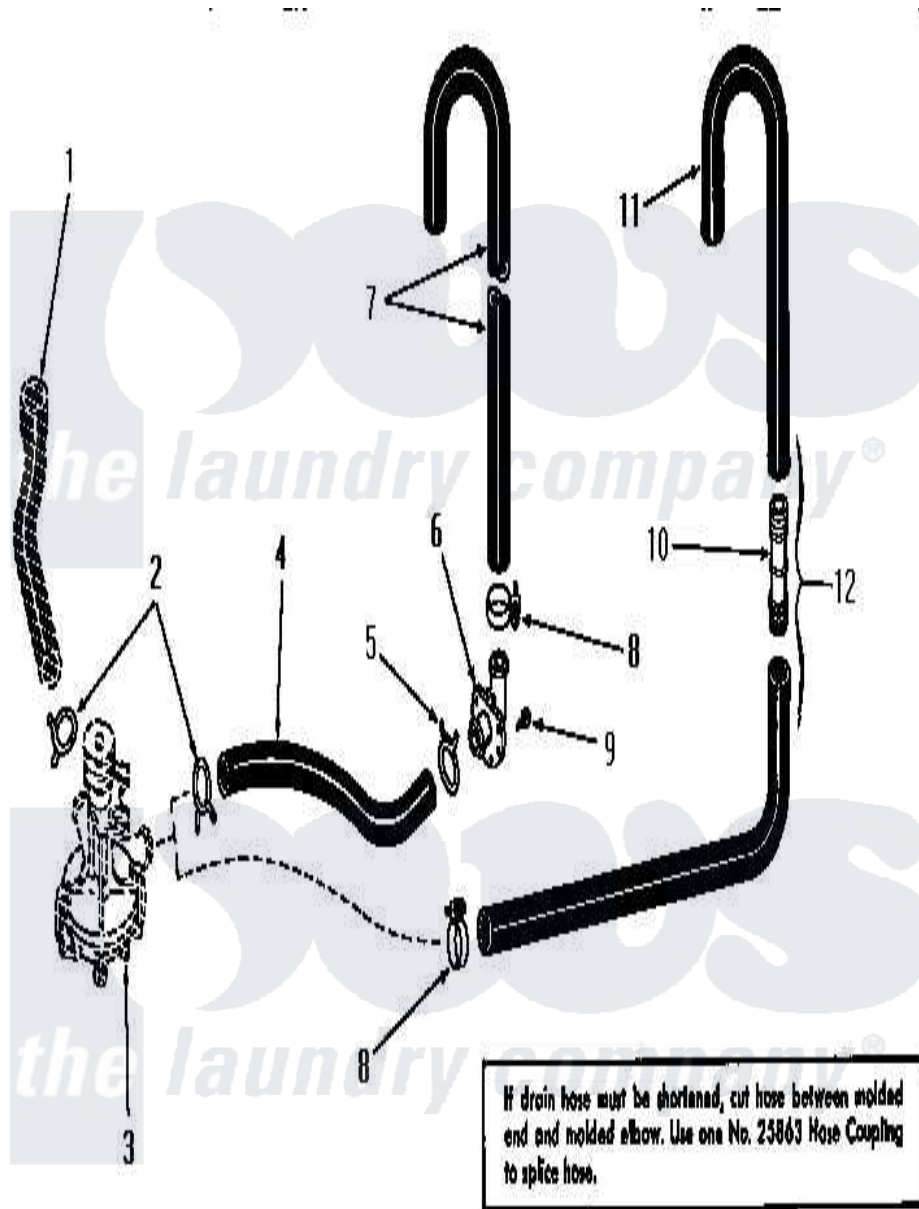

Amana DA6250 13 - DRAIN

Amana [Residential Amana DA6250 Washer Parts](#) Parts Diagram 13 - DRAIN
 Click on the part number to view part

Item	Original Part Number	Replaced By	Status	Part Description
1	Y00000000		Not Available	SEE NOTE DRAIN TUB OUTLET HOSE
2	20210		Not Available	NO LONGER AVAILABLE
3	Y00000000		Not Available	SEE NOTE PUMP ASSEMBLY
4	21254			Hose
5	Y03698		Not Available	CLAMP xREPLACE
6	23553		Not Available	ELBOW,DRAIN HOSE-PLAST
7	20240			Hose, M/F 29219
8	20211	285655		Clamp, Hose
9	51784		Not Available	SCREW,10B-16 X 1/2 HEX
10	25863	16272		Connector, Straight
11	25182		Not Available	DRAIN HOSE
12	Y00000000		Not Available	SEE NOTE DRAIN HOSE AND HOSE COUPLING -- (SEE NOTE)