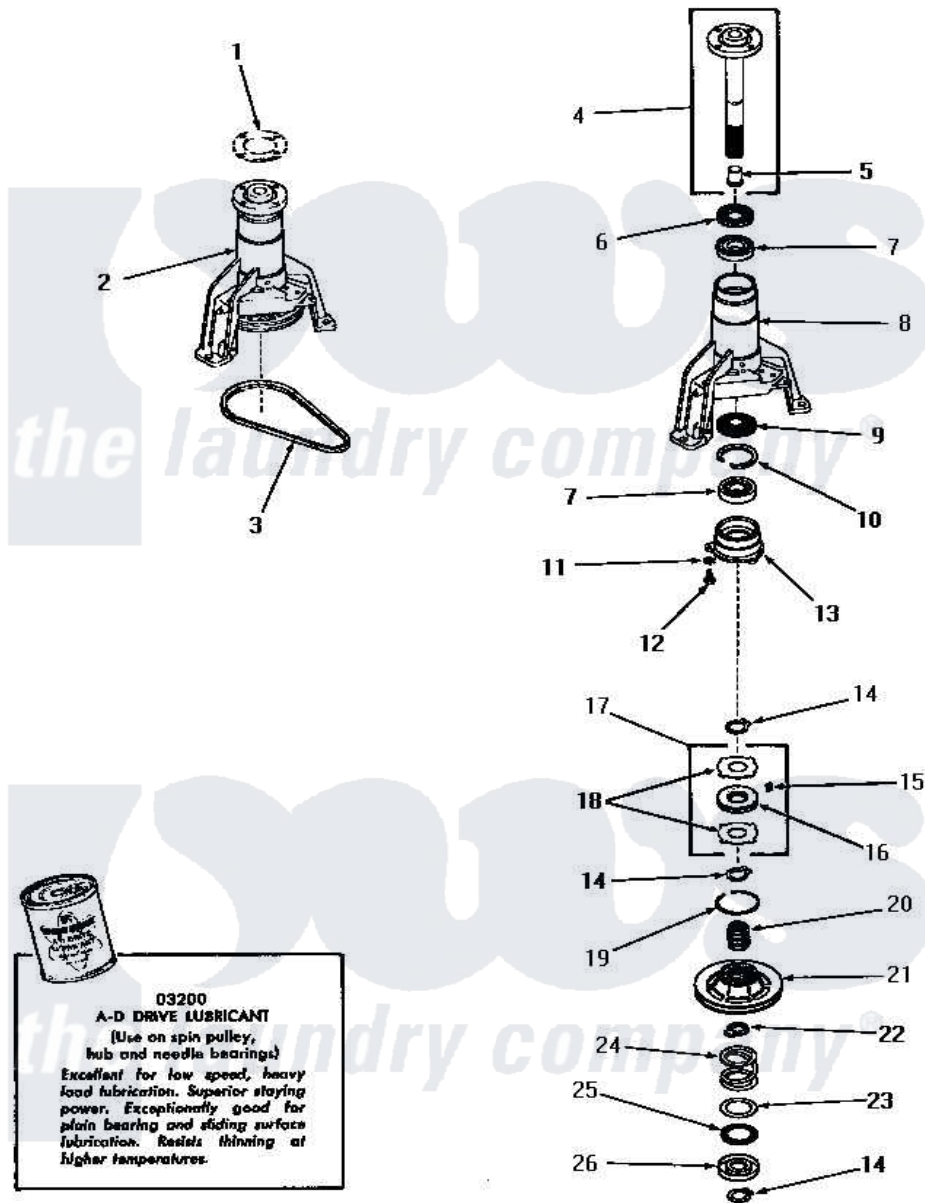

Amana DA6250 14 - MAIN BEARING ASSY

Amana [Residential Amana DA6250 Washer Parts](#) Parts Diagram 14 - MAIN BEARING ASSY
 Click on the part number to view part

Item	Original Part Number	Replaced By	Status	Part Description
1	Y00000000		Not Available	SEE NOTE GASKET
2	26018			AsseMbly, Bearing Housing-M
3	23759		Not Available	BELT
4	23731			Assembly, Spin Shaft
5	25854			Bearing
6	Y21659		Not Available	SEAL
7	20012			Bearing
8	25979		Not Available	HOUSING,MAIN BEARING
9	26247			Slinger, Water
10	20084		Not Available	RING,RETAINING
11	02431			Lockwasher, 1/4 Ext Shk
12	02422			Screw, 1/4-20 X 1/2 HeX
13	23639			Retainer
14	23724			Ring, Retaining
15	24500			Clip, Spring
16	23708			Assembly, Brake Disk

17	24599		Assembly, Brake Disk
18	23637	Not Available	DISC,BRAKE
19	Y23720	Not Available	RING,SNAP
20	23634	Not Available	HUB
21	24690		Assembly, Spin Pulley
22	23635	Not Available	STOP
23	23722		Race, Bearing
24	23723		Spring
25	23721	Not Available	BEARING,NEEDLE
26	23640		Retainer
NI	03200		A-D Drive Lubricant