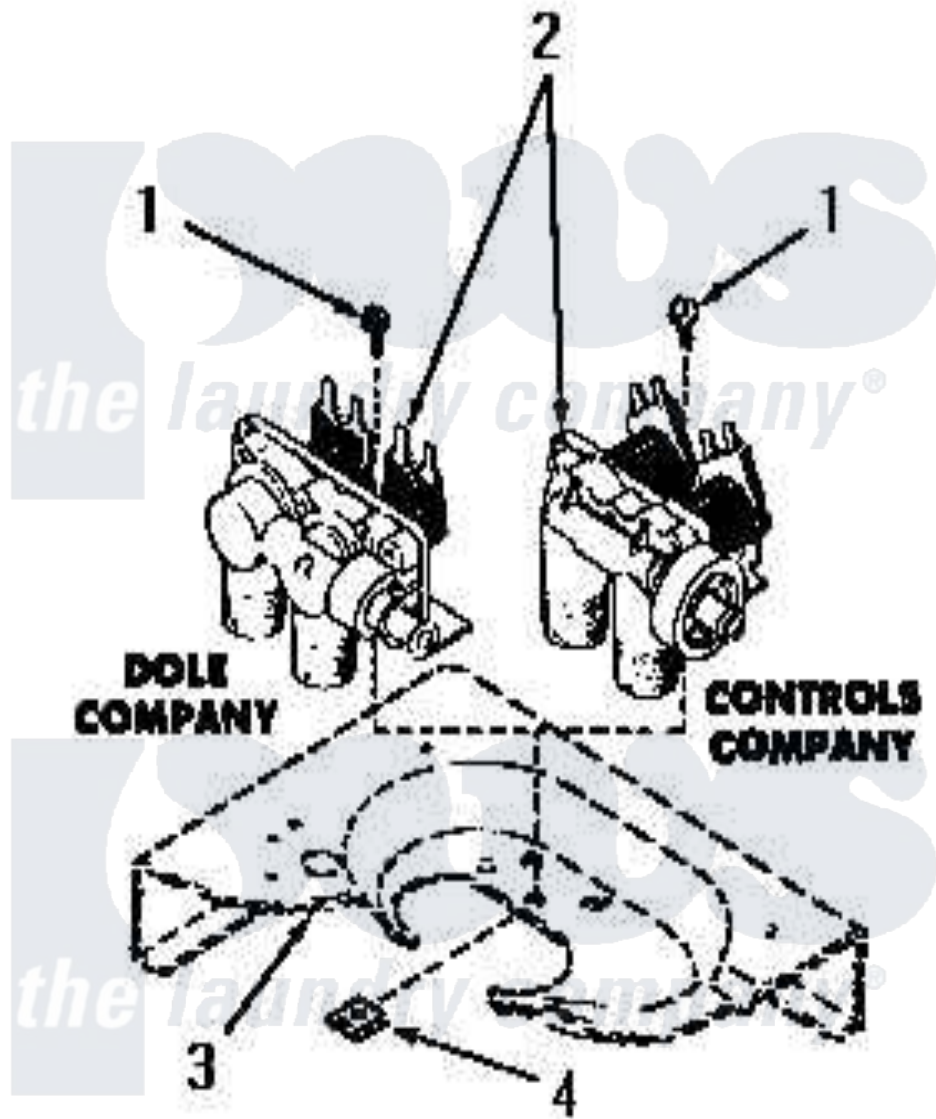

Amana DA6250 15 - MIXING VALVES

Amana [Residential Amana DA6250 Washer Parts](#) Parts Diagram 15 - MIXING VALVES
 Click on the part number to view part

Item	Original Part Number	Replaced By	Status	Part Description
1	23962	W10116760		Screw
2	25833			Valve, Mixing
3	Y00000000		Not Available	SEE NOTE CABINET TOP
4	23277		Not Available	NUT,SPEED