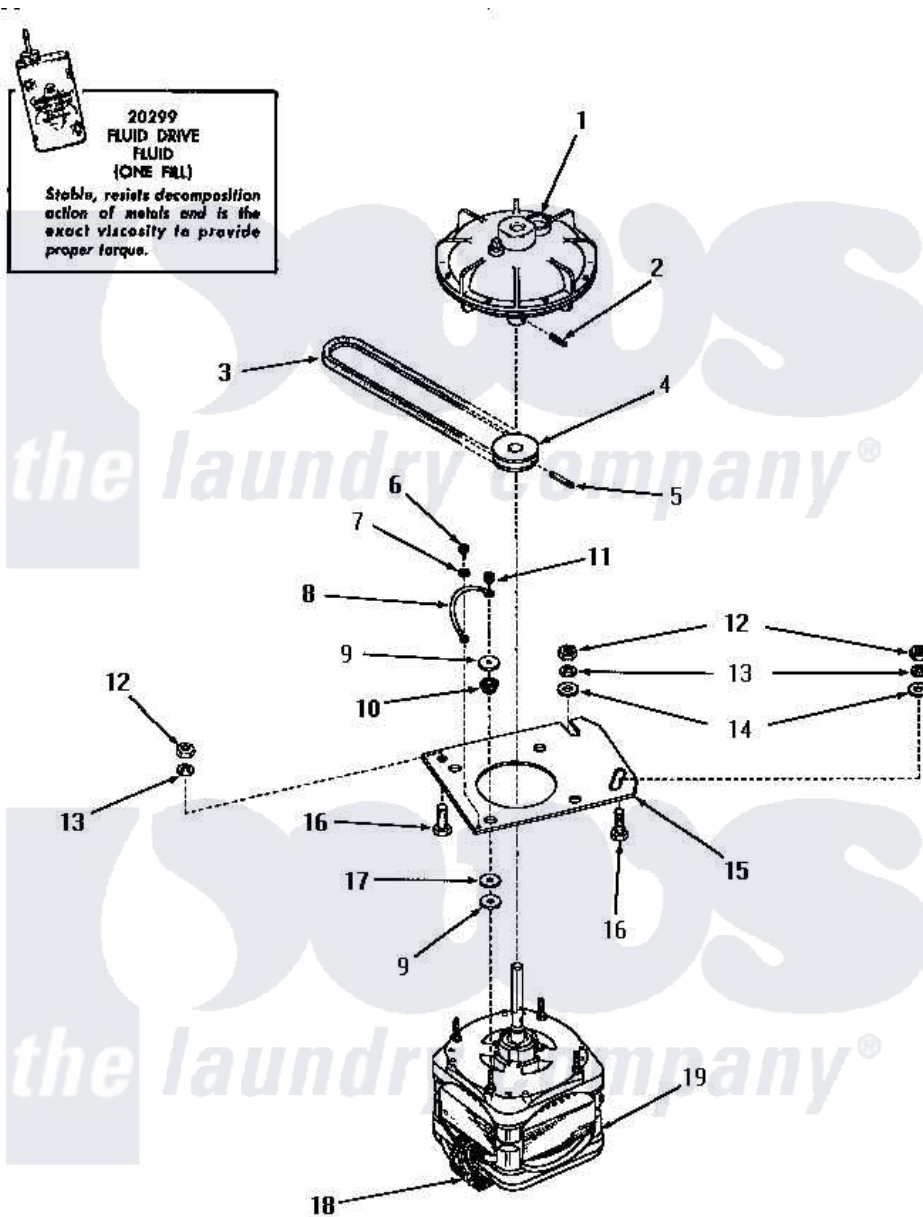

Amana DA6250 16 - MOTOR AND FLUID DRIVE

Amana [Residential Amana DA6250 Washer Parts](#) Parts Diagram 16 - MOTOR AND FLUID DRIVE
 Click on the part number to view part

Item	Original Part Number	Replaced By	Status	Part Description
1	24706			Assembly, Fluid Drive
2	24703		Not Available	PIN,ROLL
3	23759		Not Available	BELT
4	26116			Pulley, Drive
5	23750			Pin, Roll
6	20530			Screw, 10-24 x 3/8 Hex
7	21735		Not Available	LOCKWASHER,No.10 INTSHKP
8	25484		Not Available	GROUND WIRE
9	20103	M0270519		Washer
10	20102		Not Available	WASHER
11	23604			Nut, Hex 10-32 Lock
12	20274	62739		Nut, Lock
13	20277			Lockwasher, 3/8 Std X 3
14	20279			Washer, 13/32 ID x 13/16 OD
15	23769		Not Available	PLATE,MOUNTING
16	20255		Not Available	SCREW,3/8-16 X 1 HEX H

17	20104		Washer
18	24139	Not Available	SWITCH,MOTOR
19	26069		X Assembly, Motor And Pulley
NI	20299	Not Available	FLUID DRIVE FLUID-BULK