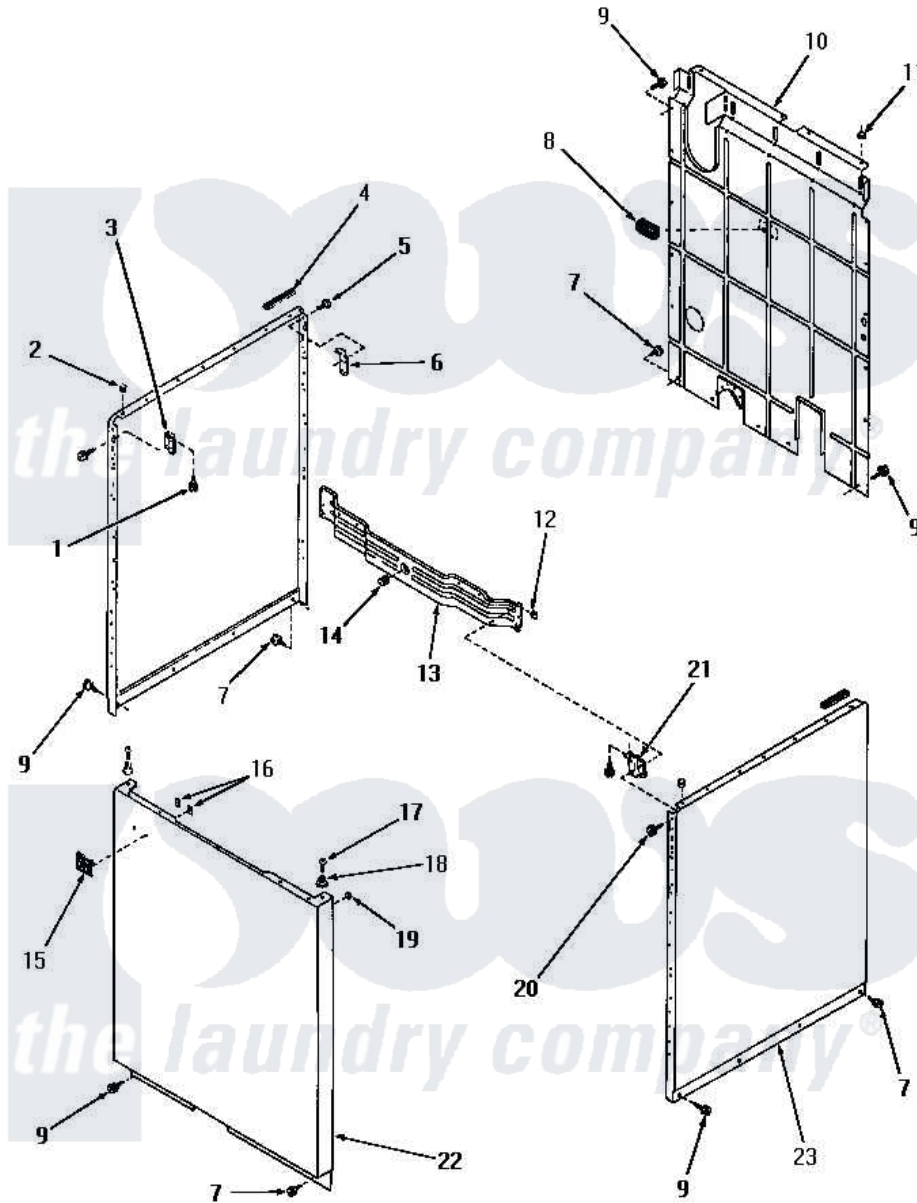

Amana DA6250 17 - PANELS

Amana Residential Amana DA6250 Washer Parts Parts Diagram 17 - PANELS
 Click on the part number to view part

Item	Original Part Number	Replaced By	Status	Part Description
1	23008			Screw, 10-24 X 3/4 Sems
2	21176			Bumper
3	22847		Not Available	BRACKET
"	26691		Not Available	BRACKET,HOLD DOWN-L.H.
4	80312			Bumper Pad
5	51784		Not Available	SCREW,10B-16 X 1/2 HEX
6	52487			Lug, Hold-Down
7	26415	27001200		Screw
8	23257		Not Available	PAD,BUMPER
9	26592		Not Available	HEX HEAD SCREW
10	24342GR		Not Available	REAR PANEL, GRAY
11	20387			Bumper
12	25987		Not Available	NUT,SPEED
"	21747			Nut, Speed
13	21262		Not Available	CROSS BRACE, FRONT
14	25959			Grommet

15	22086	Not Available	MONOGRAM
16	22161	Not Available	CLIP
17	Q6535	Not Available	SCREW,10B-16 X 3/4 ROU
18	23020	Not Available	MOUNT,PANEL
19	20387		Bumper
20	03814		Screw, 10-24 X 1/2 Roun
"	51784	Not Available	SCREW,10B-16 X 1/2 HEX
21	22846	Not Available	BRACKET
"	26690	Not Available	BRACKET,HOLD DOWN-R.H.
22	24687A	Not Available	FRONT PANEL, AVOCADO
"	24687W	Not Available	FRONT PANEL, WHITE
"	24687C	Not Available	FRONT PANEL, COPPERTONE
"	24687H	Not Available	FRONT PANEL, HARVEST GOLD
23	24687H	Not Available	FRONT PANEL, HARVEST GOLD
"	24687C	Not Available	FRONT PANEL, COPPERTONE
"	24687W	Not Available	FRONT PANEL, WHITE
"	24687A	Not Available	FRONT PANEL, AVOCADO