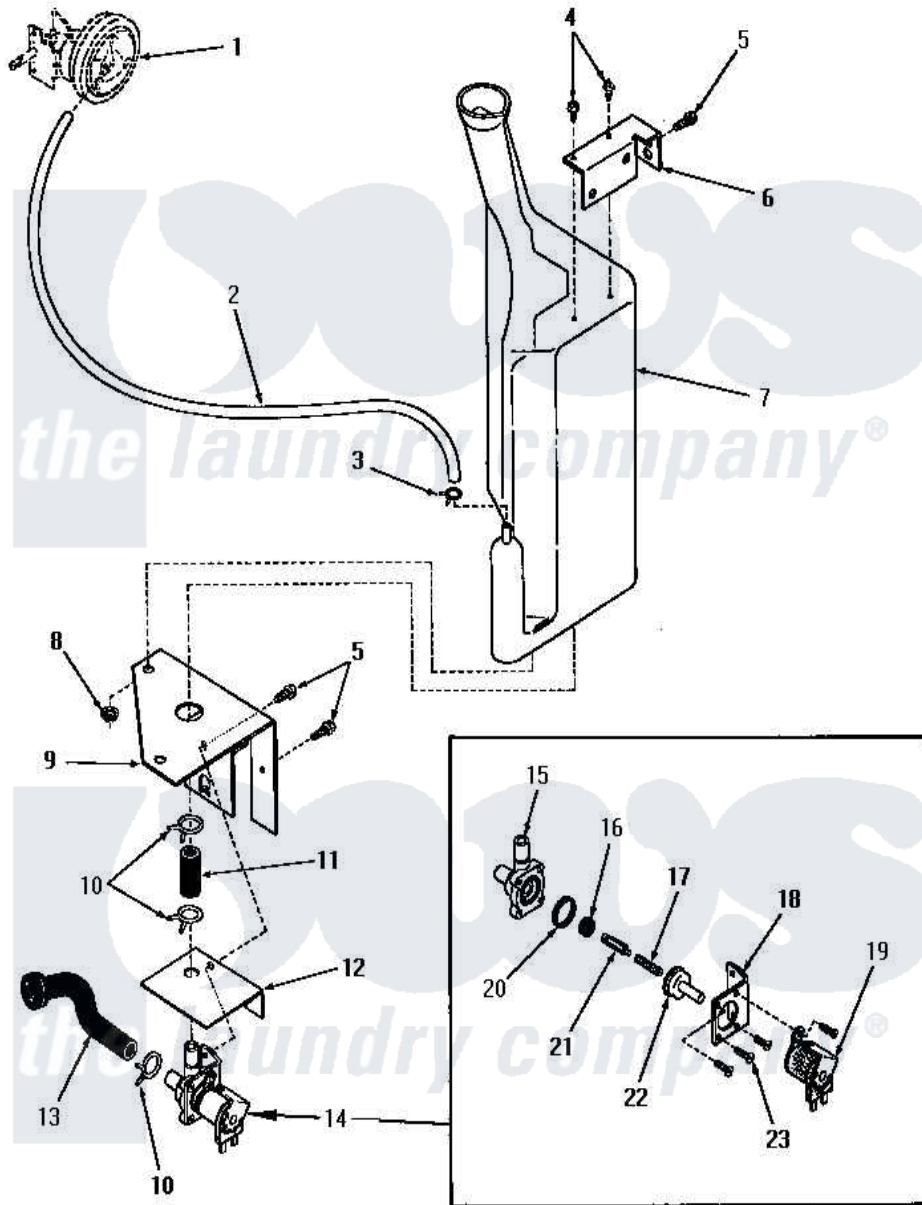

Amana DA6250 19 - RESERVOIR & DRAIN VALVE

Amana [Residential Amana DA6250 Washer Parts](#) Parts Diagram 19 - RESERVOIR & DRAIN VALVE
 Click on the part number to view part

Item	Original Part Number	Replaced By	Status	Part Description
1	Y00000000		Not Available	SEE NOTE PRESSURE SWITCH
2	24444		Not Available	NO LONGER AVAILABLE
3	Y22294	596669		Clamp, Manifold
4	52150	489464		Screw
5	51784		Not Available	SCREW,10B-16 X 1/2 HEX
6	24394		Not Available	UPPER BRACKET
7	24430		Not Available	RESERVOIR
8	24441		Not Available	WIRING DIAGRAM
9	24393		Not Available	LOWER BRACKET
10	80479		Not Available	HOSE CLAMP
11	24440		Not Available	CODE J
12	25044		Not Available	SOLENOID SHIELD
13	24437		Not Available	HOSE
14	24438	68136-47		Shelf Trim
15	24438G		Not Available	BODY
16	24438F		Not Available	SEAL

17	24438C	Not Available	SPRING
18	24438H	Not Available	MOUNTING BRACKET
19	24438A	Not Available	SOLENOID
20	24438E	Not Available	GASKET
21	24438D	Not Available	ARMATURE
22	24438B	Not Available	GUIDE,ARMATURE
23	21561G	Not Available	ROUND HEAD SCREW