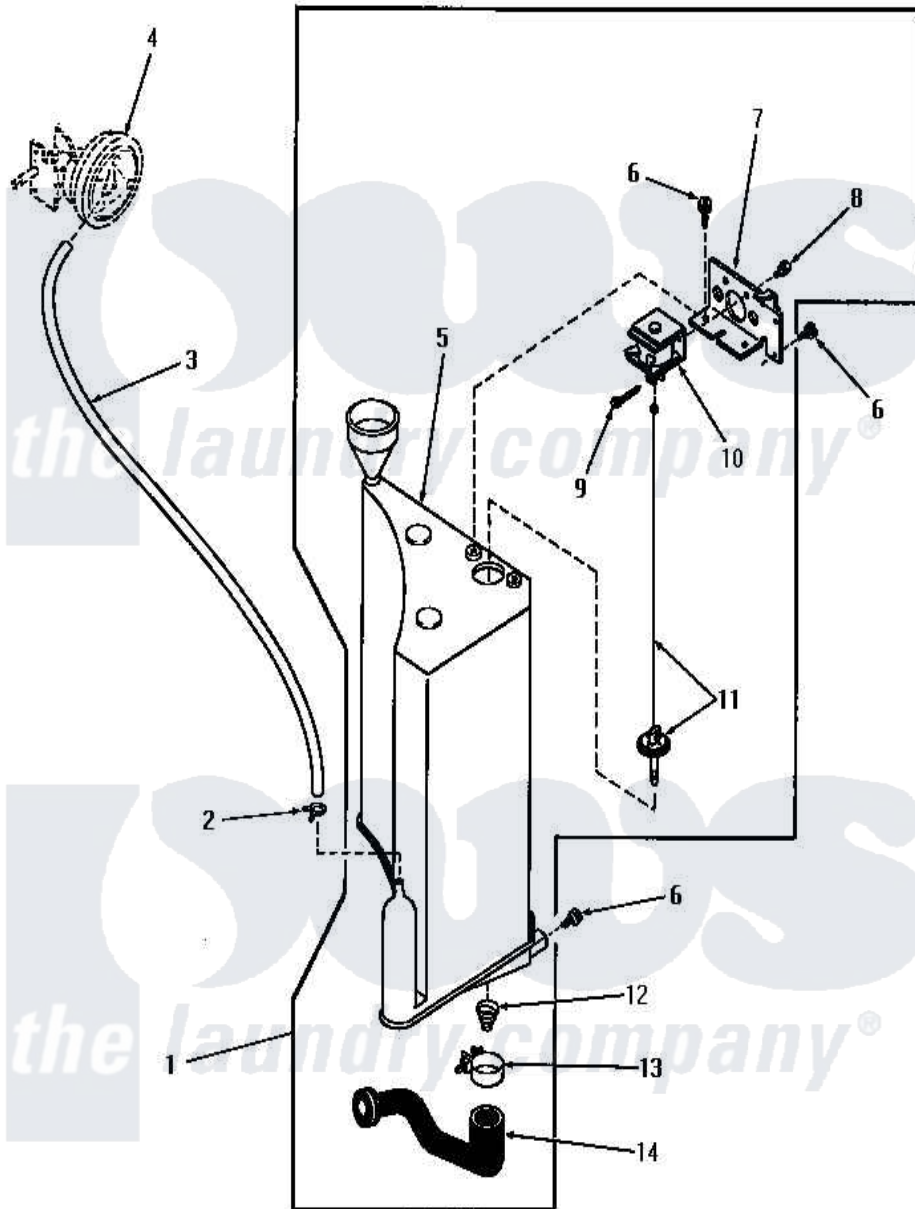

Amana DA6250 20 - RESERVOIR & DRAIN VALVE

Amana [Residential Amana DA6250 Washer Parts](#) Parts Diagram 20 - RESERVOIR & DRAIN VALVE
 Click on the part number to view part

Item	Original Part Number	Replaced By	Status	Part Description
1	26003			Assembly, Pressure Tank-Com
2	Y22294	596669		Clamp, Manifold
3	24444		Not Available	NO LONGER AVAILABLE
4	Y00000000		Not Available	SEE NOTE PRESSURE SWITCH
5	25993		Not Available	RESERVOIR
6	51784		Not Available	SCREW,10B-16 X 1/2 HEX
7	Y26000		Not Available	BRACKET
8	Y03950			Screw, 10-32 x 5/16 Sems
9	20248			Pin, Cotter
10	25999		Not Available	SOLENOID,DRAIN VALVE
11	26244			Assembly, Plunger-Drain Val
12	25997		Not Available	SPRING,DRAIN VALVE
13	20824		Not Available	HOSE CLAMP
14	25998			Hose, Drain-Pressure Ta