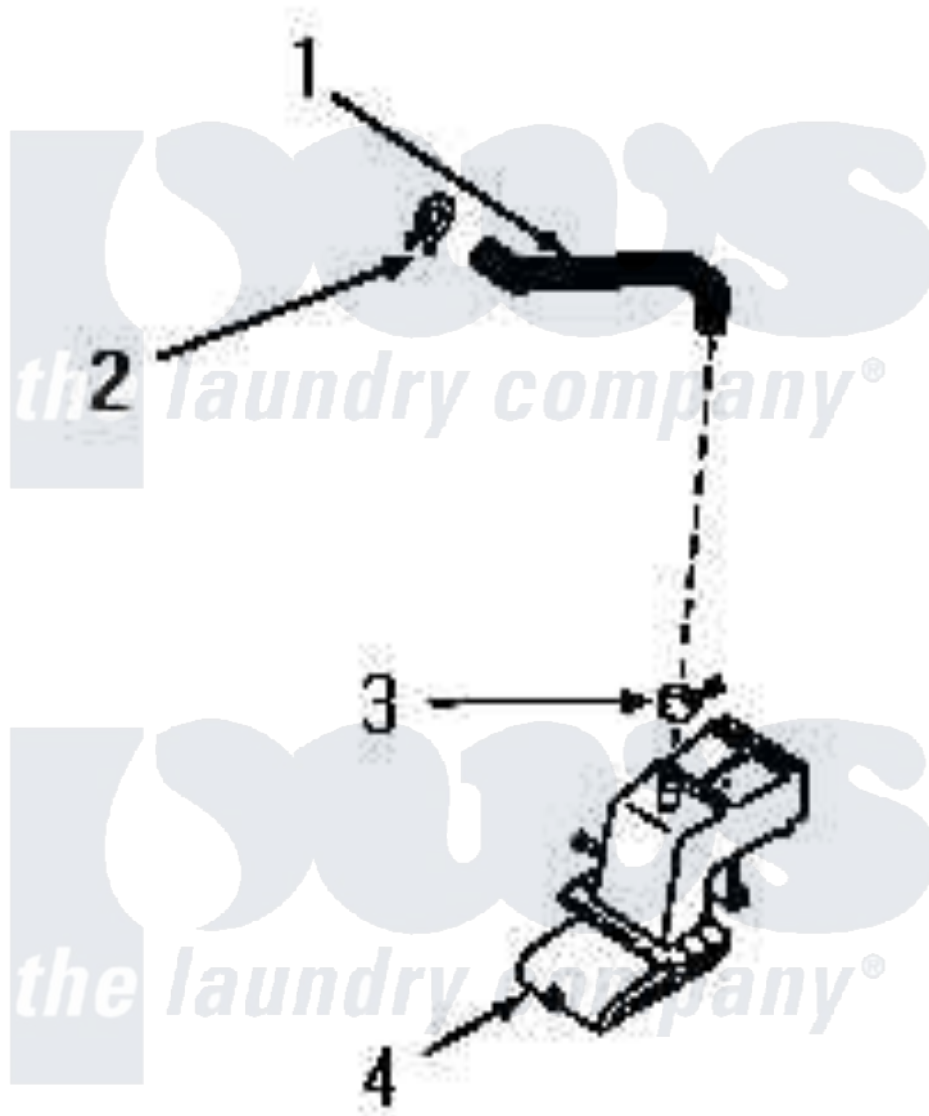

# Amana DA6250 23 - WATER INLET & FILLER HOSE

Amana [Residential Amana DA6250 Washer Parts](#) Parts Diagram 23 - WATER INLET & FILLER HOSE  
Click on the part number to view part

Item	Original Part Number	Replaced By	Status	Part Description
1	25882		Not Available	FILLER HOSE
2	80479		Not Available	HOSE CLAMP
3	25988	<a href="#">596669</a>		Clamp, Manifold
4	<a href="#">23327</a>			Assembly, Water Inlet