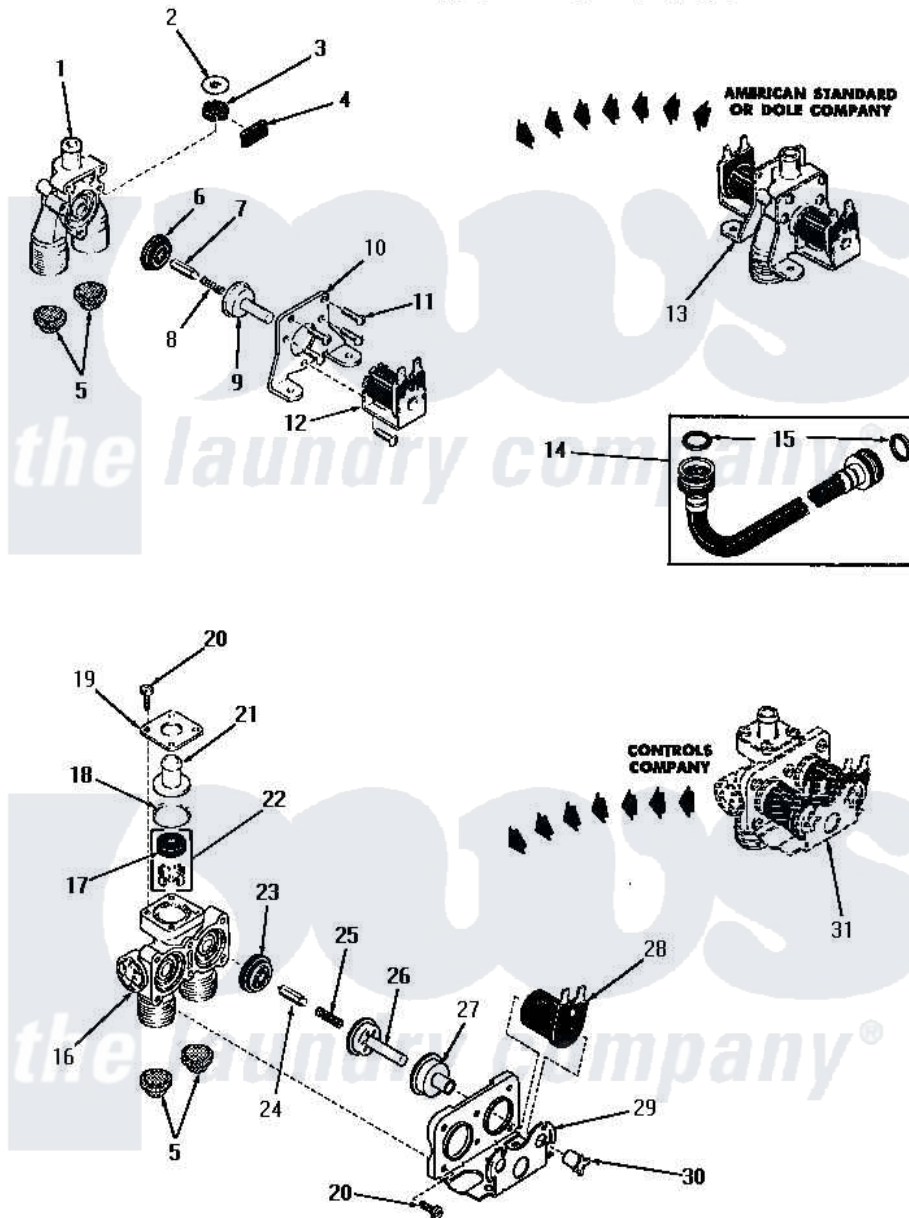

# Amana DA6251 01 - 24596 AND 24597 MIXING VALVE ASSEMBLIES

Amana Residential Amana DA6251 Washer Parts Parts Diagram 01 - 24596 AND 24597 MIXING VALVE ASSEMBLIES  
 Click on the part number to view part

Item	Original Part Number	Replaced By	Status	Part Description
1	20678		Not Available	BODY, VALVE
2	23224G		Not Available	DIFFUSER
3	21187C		Not Available	REGULATOR, FLOW
"	<a href="#">23224C</a>			Regulator, Flow
4	21561D		Not Available	PLUG
5	20181-0		Not Available	INLET SCREEN
6	23224F		Not Available	DIAPHRAGM
7	<a href="#">23224D</a>			Armature
8	23224E		Not Available	SPRING
9	23224B		Not Available	GUIDE
10	21561E		Not Available	MOUNTING BRACKET
11	21561G		Not Available	ROUND HEAD SCREW
12	21714A		Not Available	SOLENOID
13	Y00000000		Not Available	SEE NOTE MIXING VALVE ASSEMBLY
14	20241	<a href="#">EZ20241</a>		20 x 24 x 1 Filter 1 Metal Side
15	20290	<a href="#">Y013783</a>		Washer, Inlet Hose

16	24596Q	Not Available	VALVE BODY
17	Y00000000	Not Available	SEE NOTE INSTALL WITH CONCAVE SURFACE DOWN TOWARD VALVE BODY
18	24596L	Not Available	OUTLET FITTING GASKET
19	24596N	Not Available	OUTLET FITTING PLATE
20	24596P	Not Available	SCREW
21	24596M	Not Available	OUTLET FITTING
22	24596J	Not Available	REGULATOR, FLOW
"	24597J	Not Available	FLOW REGULATOR
23	24596H	Not Available	DIAPHRAGM
24	24596G	Not Available	ARMATURE
25	24596F	Not Available	SPRING
26	24596E	Not Available	GUIDE
27	24596D	Not Available	GUIDE SLEEVE
28	24596A	Not Available	SOLENOID
29	24596C	Not Available	MOUNTING BRACKET
30	24596B	Not Available	SOLENOID SLEEVE
31	Y00000000	Not Available	SEE NOTE MIXING VALVE ASSEMBLY