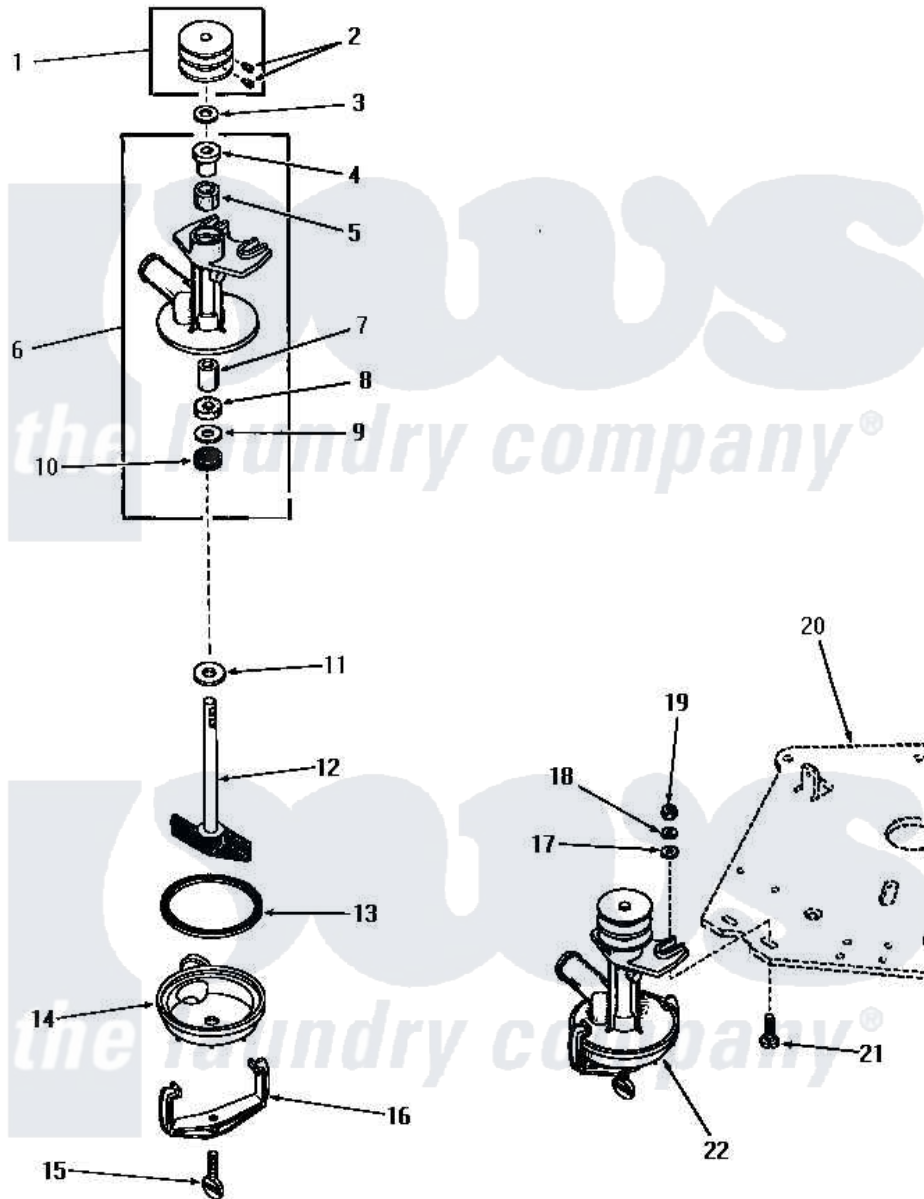

# Amana DA6251 02 - 25178 PUMP ASSY

Amana [Residential Amana DA6251 Washer Parts](#) Parts Diagram 02 - 25178 PUMP ASSY  
 Click on the part number to view part

Item	Original Part Number	Replaced By	Status	Part Description
1	23770		Not Available	ASSY,PULLEY
2	<a href="#">02771</a>			Screw, 1/4-20 x 3/8 Hex S
3	<a href="#">20098</a>			Washer, .440idx7/8odx1/
4	<a href="#">20072</a>			Bearing
5	<a href="#">26479</a>			Wick
6	20763		Not Available	PUMP BODY
7	<a href="#">20071</a>			Bearing
8	<a href="#">20094</a>			Packing Material
9	<a href="#">20093</a>			Washer, 29/64 ID x 63/64 OD
10	<a href="#">20095</a>			Seal
11	<a href="#">20099</a>			Washer, .440idx1.125odx
12	04372		Not Available	ASSY,IMPELLER
13	20097		Not Available	GASKET
14	04316		Not Available	BOTTOM,PUMP
15	<a href="#">20161</a>			Screw, 5/16-18 X 1-1/16
16	<a href="#">20066</a>			Clamp, Pump

17	<a href="#">20176</a>		Washer, .2656 ID x 9/16 OD
18	<a href="#">03189</a>		LoCkwasher, 1/4 Std-C P
19	20275	<a href="#">27001225</a>	Nut, Jam Mid Lock 1/4-20
20	Y00000000	Not Available	SEE NOTE MOUNTING PLATE
21	<a href="#">24390</a>		Bolt
22	25178	Not Available	ASSY,PUMP