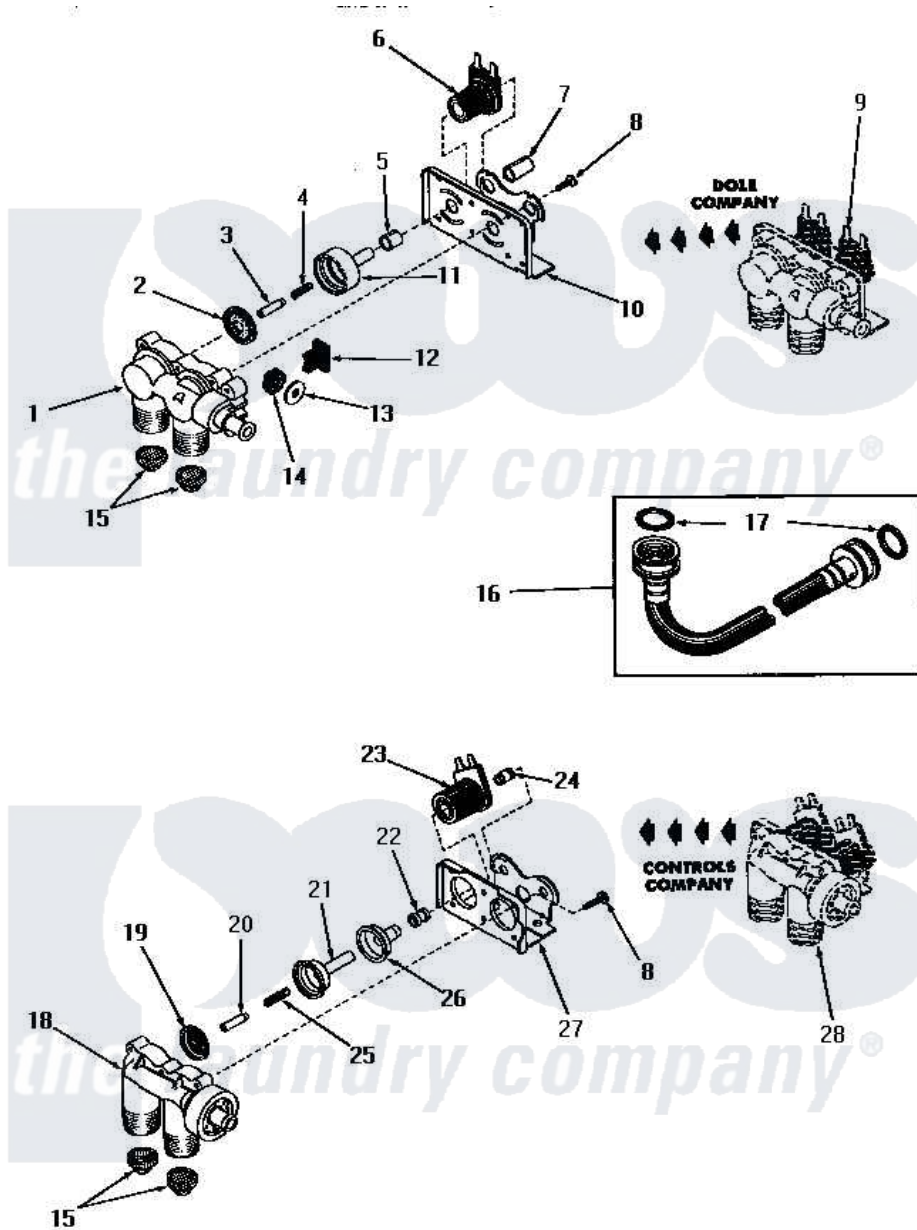

# Amana DA6251 03 - 25832 AND 25833 MIXING VALVE ASSEMBLIES

Amana Residential Amana DA6251 Washer Parts Parts Diagram 03 - 25832 AND 25833 MIXING VALVE ASSEMBLIES  
 Click on the part number to view part

Item	Original Part Number	Replaced By	Status	Part Description
1	<a href="#">24125</a>			Body, Valve
2	24134		Not Available	DIAPHRAGM
3	24132		Not Available	ARMATURE
4	24131		Not Available	SPRING
5	24129		Not Available	SLEEVE, SHORT
6	24126	<a href="#">33930</a>		Valve, Mixing
7	24128		Not Available	SLEEVE, LONG
8	25817C		Not Available	SCREW
9	Y00000000		Not Available	SEE NOTE MIXING VALVE ASSEMBLY
10	Y24127		Not Available	MOUNTING BRACKET
11	<a href="#">24130</a>			Guide, Armature
12	Y24135		Not Available	PLUG, FLOW REGULATOR
13	23224G		Not Available	DIFFUSER
14	<a href="#">23224C</a>			Regulator, Flow
"	21187C		Not Available	REGULATOR, FLOW
15	24122	<a href="#">22002960</a>		Strainer, Washer Inlet

16	20241	<a href="#">EZ20241</a>	20 x 24 x 1 Filter 1 Metal Side
17	20290	<a href="#">Y013783</a>	Washer, Inlet Hose
18	24123	Not Available	VALVE BODY
"	Y24124	Not Available	VALVE BODY
19	25817K	Not Available	DIAPHRAGM
20	25817H	Not Available	ARMATURE
21	25817F	Not Available	ARMATURE GUIDE
22	25817D	Not Available	SLEEVE ADAPTER
23	24596A	Not Available	SOLENOID
24	25817M	Not Available	SOLENOID PLUG
25	25817G	Not Available	SPRING
26	25817E	Not Available	SLEEVE, GUIDE xREPLACE
27	25817B	Not Available	MOUNTING BRACKET
28	Y00000000	Not Available	SEE NOTE MIXING VALVE ASSEMBLY