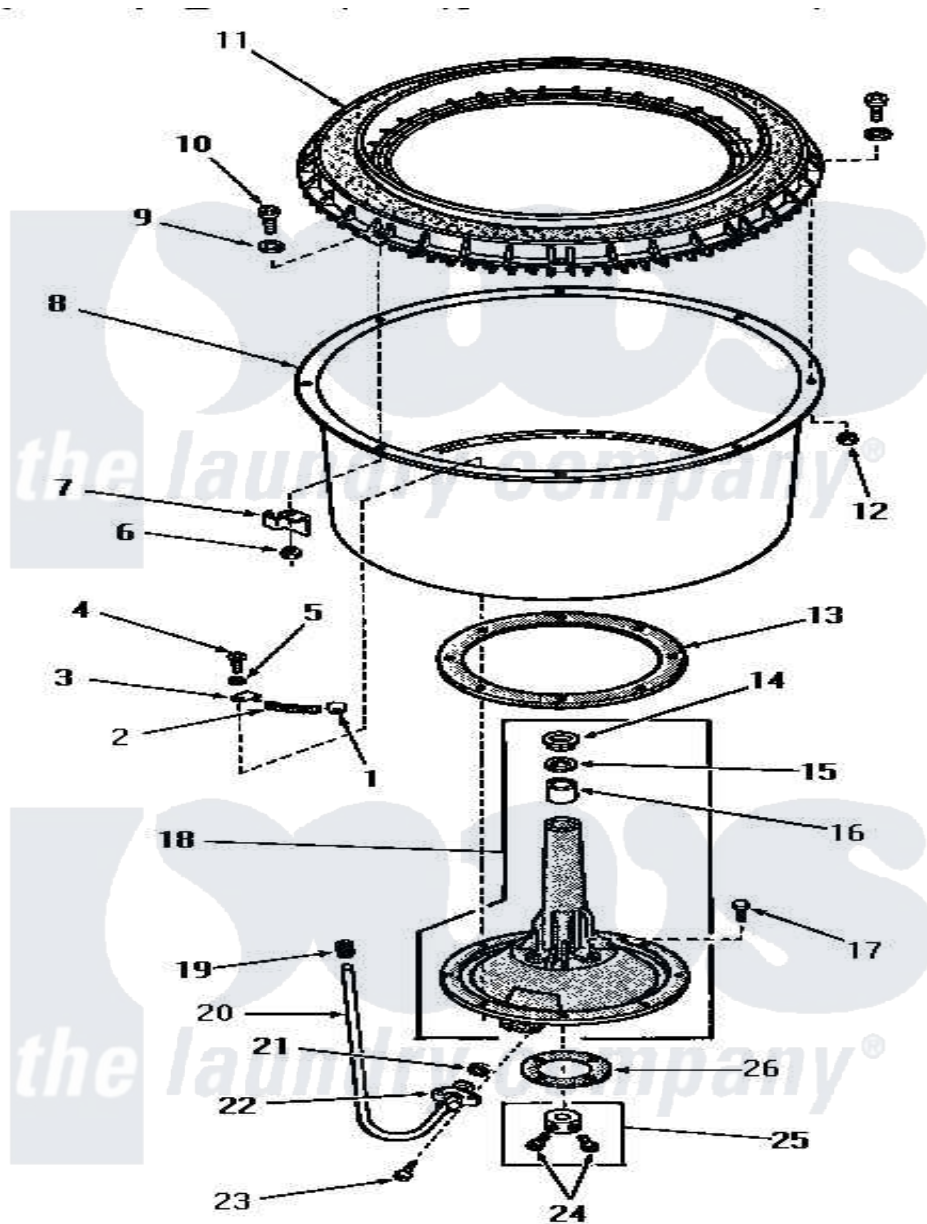

Amana DA6251 05 - AGITATOR POST AND SPIN TUB

Amana Residential Amana DA6251 Washer Parts Parts Diagram 05 - AGITATOR POST AND SPIN TUB
 Click on the part number to view part

Item	Original Part Number	Replaced By	Status	Part Description
1	22446			Clip
2	22144			Spring
3	22447			Clip
4	20260			Screw, 5/16-18 X 3/4 RD
5	20121		Not Available	GASKET
6	26678			Nut, Self-Locking
7	22025			Bracket
8	22382		Not Available	TUB,SPIN
9	25100			Washer, 17/64 ID x 1/2 OD
10	25251	EZ25251		25 x 25 x 1 Filter 1 Metal Side
11	24931		Not Available	BALANCE RING
12	25250			Nut, 1/4-20 Hex Nyllock
13	20122			Gasket
14	23685			Bearing
15	23684			Seal
16	23686			Bearing

17	20261		Screw, Cap
18	23993	Not Available	ASSY,CENTER COLUMN
19	22351		Sleeve
20	22359		Tube, Sediment
21	20110		Gasket
22	26046		Bracket, Sediment Tube
23	20852	Not Available	SCREW,10-24 X 1/2 HEX
24	23481	02422	Screw, 1/4-20 X 1/2 HeX
25	20377		Collar Assembly
26	20120		Gasket