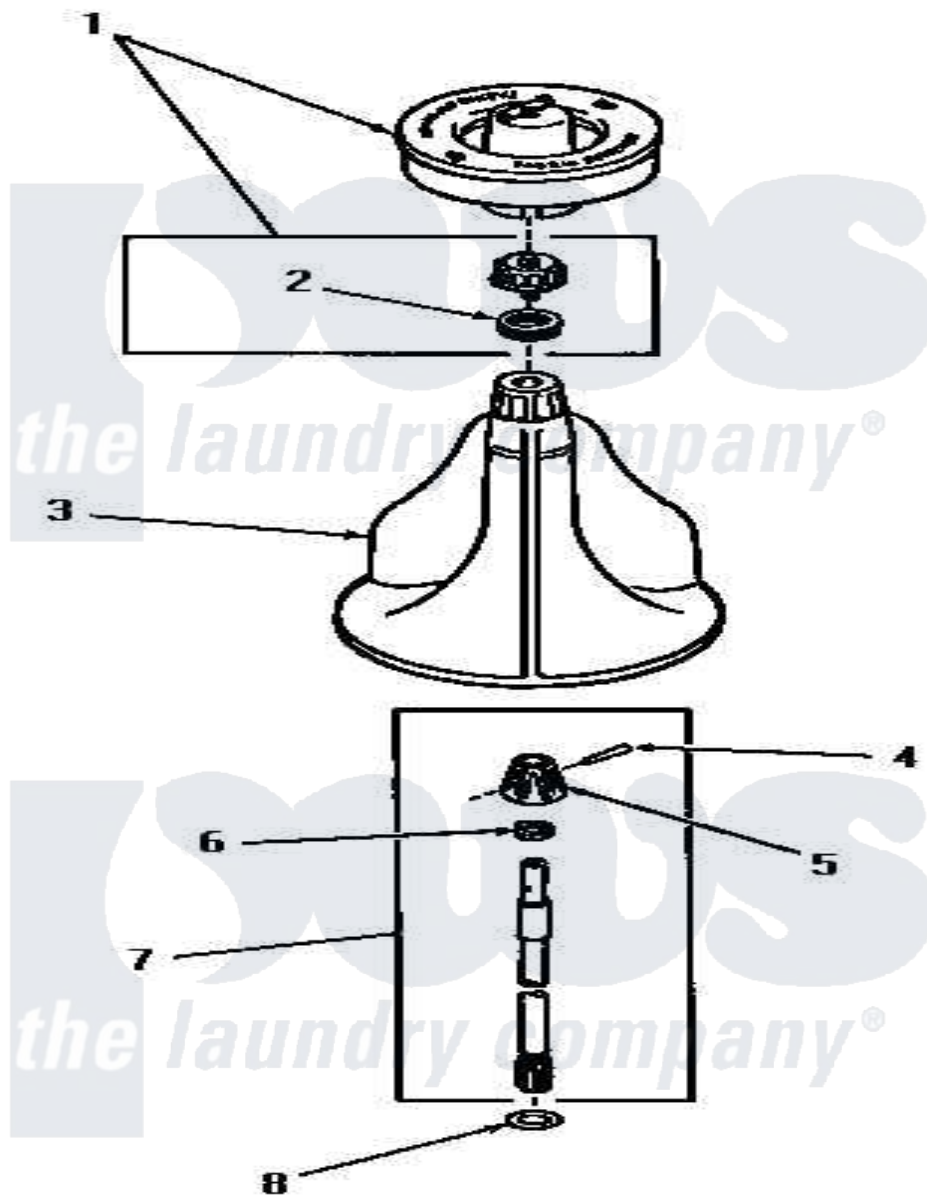

Amana DA6251 06 - AGITATOR, SHAFT & FABRIC SOFTENER DISP

Amana Residential Amana DA6251 Washer Parts Parts Diagram 06 - AGITATOR, SHAFT & FABRIC SOFTENER DISP
 Click on the part number to view part

Item	Original Part Number	Replaced By	Status	Part Description
1	26014			Assembly, Cap And Ring-Agitator
2	20136			Ring
3	26006			Assembly, Agitator
4	20243			Pin, Taper
5	20056		Not Available	BLOCK, DRIVE
6	20057	222T017P01		Washer FIB 21/32 ID X 1156 OD X 1/8
7	21751	21751P		Assyshaft
8	22135			Washer