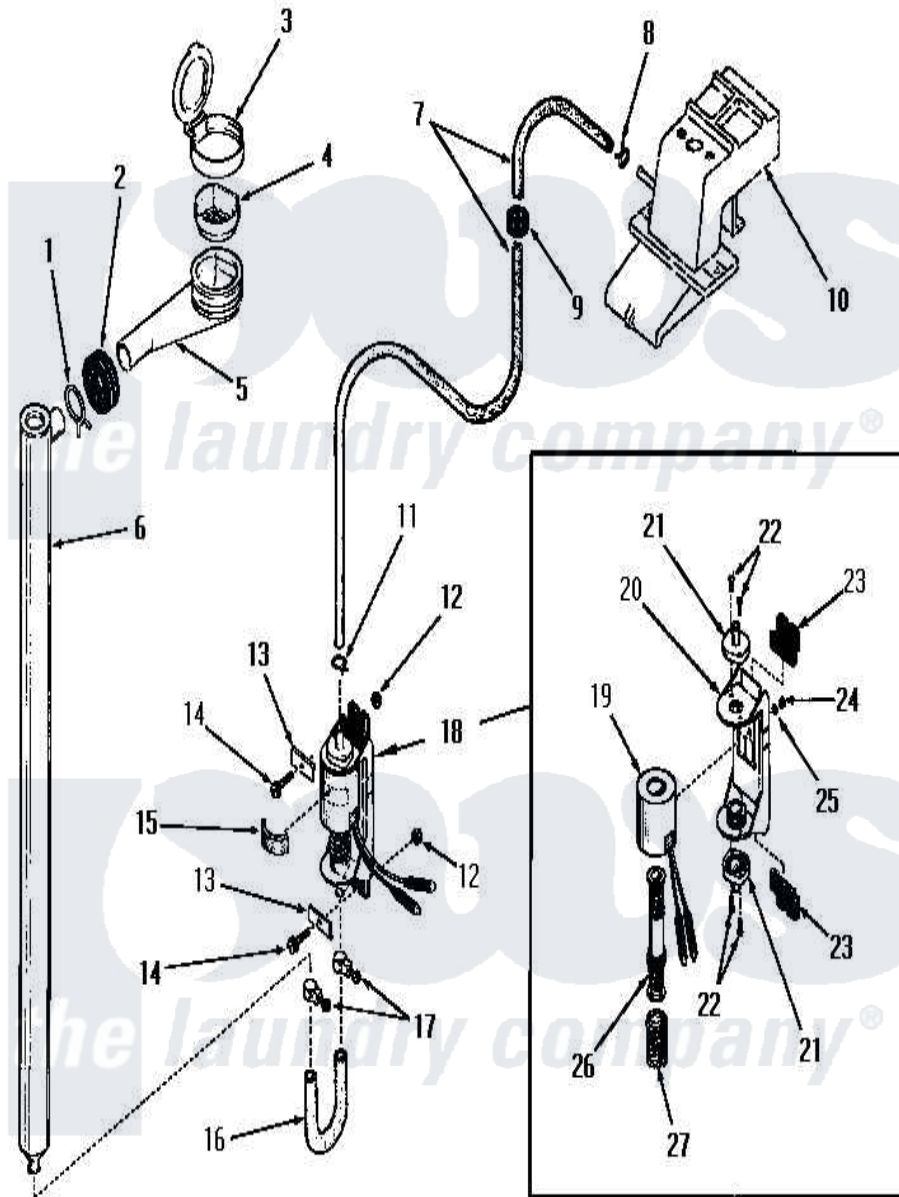

Amana DA6251 07 - BLEACH DISPENSER

Amana Residential Amana DA6251 Washer Parts Parts Diagram 07 - BLEACH DISPENSER
 Click on the part number to view part

| Item | Original Part Number | Replaced By | Status | Part Description |
|------|-----------------------|-------------|---------------|-------------------------|
| 1 | Y03640 | | Not Available | CLAMP |
| 2 | 20118 | | Not Available | GROMMET,1982 INV |
| 3 | 22484 | | Not Available | BLEACH LID |
| 4 | 21984 | | | Cover, Dispenser |
| 5 | 22377 | | Not Available | DISPENSER xREPLACE |
| 6 | 22303 | | Not Available | TUBE,BLEACH |
| 7 | 22300 | | Not Available | HOSE |
| 8 | 23410 | | Not Available | HOSE CLAMP |
| 9 | 22299 | | Not Available | GROMMET |
| 10 | Y00000000 | | Not Available | SEE NOTE WATER INLET |
| 11 | 22295 | | Not Available | HOSE CLAMP |
| 12 | 22001 | | | Nut, 10-24 Nylon Hex BR |
| 13 | Y22287 | | Not Available | BLEACH PUMP BRACKET |
| 14 | 25989 | | Not Available | HEX HEAD SCREW |
| 15 | 25220 | | Not Available | BUMPER |
| 16 | 22302 | | Not Available | HOSE |

| | | | |
|----|-----------------------|---------------|-----------------------------|
| 17 | 24904 | Not Available | CLAMP |
| 18 | 22337 | | Pump, Bleach |
| 19 | 22337B | Not Available | COIL AND FRAME |
| 20 | 22337A | Not Available | BASE |
| 21 | 22337E | Not Available | HOSE CONNECTOR |
| 22 | 51356 | Not Available | SCREW,6-32 X 5/16 RD H |
| 23 | 22337F | Not Available | ISOLATION MOUNT |
| 24 | 22337G | Not Available | NUT |
| 25 | 21735 | Not Available | LOCKWASHER,No.10 INTSHKP |
| 26 | 22337C | Not Available | ARMATURE AND VALVE |
| 27 | 22337D | Not Available | SPRING |