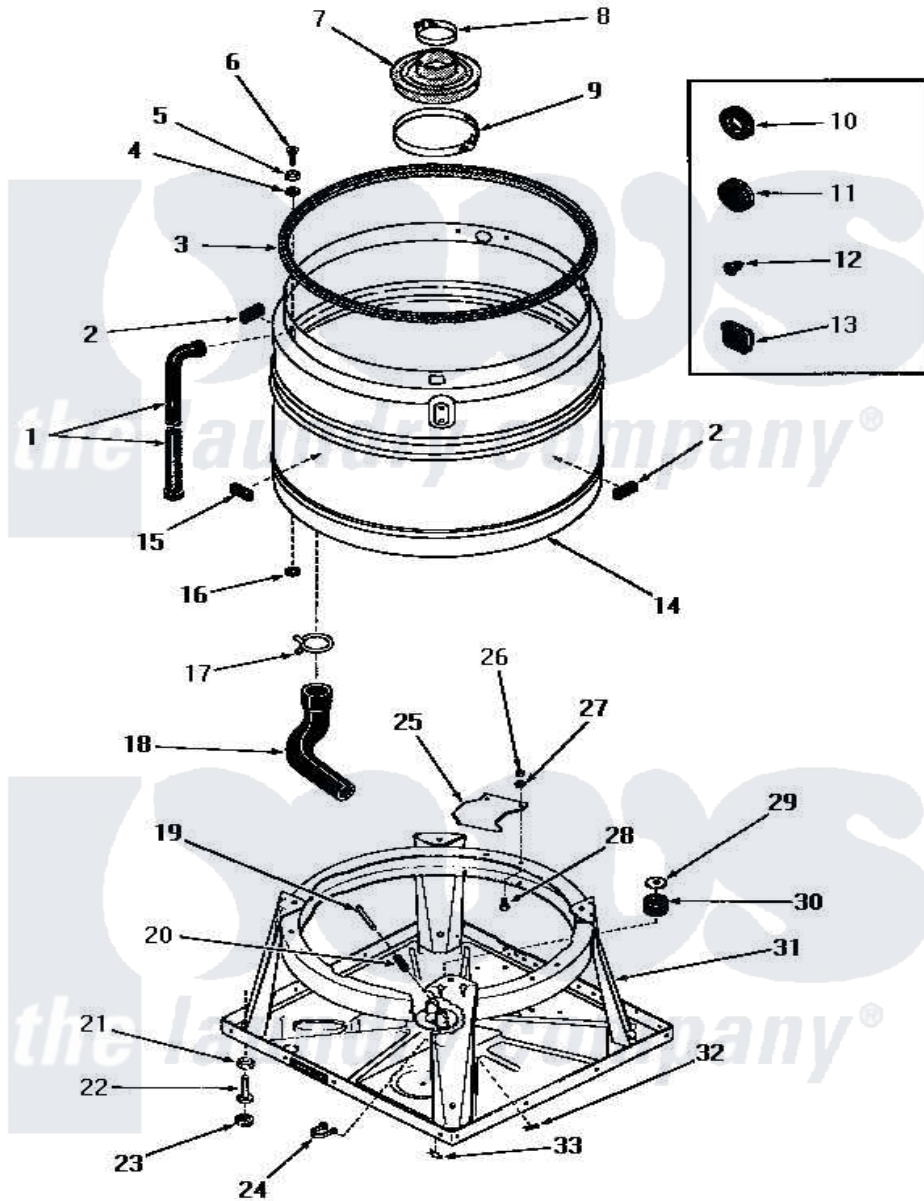

Amana DA6251 08 - BOOT, CHASSIS AND DRAIN TUB

Amana Residential Amana DA6251 Washer Parts Parts Diagram 08 - BOOT, CHASSIS AND DRAIN TUB
 Click on the part number to view part

Item	Original Part Number	Replaced By	Status	Part Description
1	22818		Not Available	HOSE
2	23258			Pad, Bumper
3	21233		Not Available	GASKET
4	20112			Grommet
5	20111			Washer
6	20259		Not Available	SCREW
7	20129		Not Available	BOOT
8	20107			Upper Clamp
9	20108	F200201		Clamp Hose #56
10	20118		Not Available	GROMMET,1982 INV
11	20305	20-305		Sizzle Do Not Ship Ups
12	21393	21-393		Piezo Sounder
13	21651			Grommet
14	25983			Drain Tub, Shur-Fil
15	23257		Not Available	PAD,BUMPER
16	20115			Grommet

17	10180		Not Available	CLAMP
18	25112			Hose
19	Y22693		Not Available	HOLD-DOWN PIN
20	Y22690		Not Available	FERRULE
21	Y21899	40038101		Nut, Leg
22	20409	22003428		Leg, Adjustable
23	21749	40016001		Foot, Rubber
24	22837		Not Available	STRAP,WIRE
25	21905			Plate, Snubber
26	20275	27001225		Nut, Jam Mid Lock 1/4-20
27	03189			LoCkwasher, 1/4 Std-C P
28	02422			Screw, 1/4-20 X 1/2 HeX
29	20162		Not Available	SPACER
30	20195		Not Available	GROMMET
31	26028			Assembly, Chassis xReplace
32	Y22689		Not Available	PIN CLIP
33	26012	2-6012		Blower Wheel