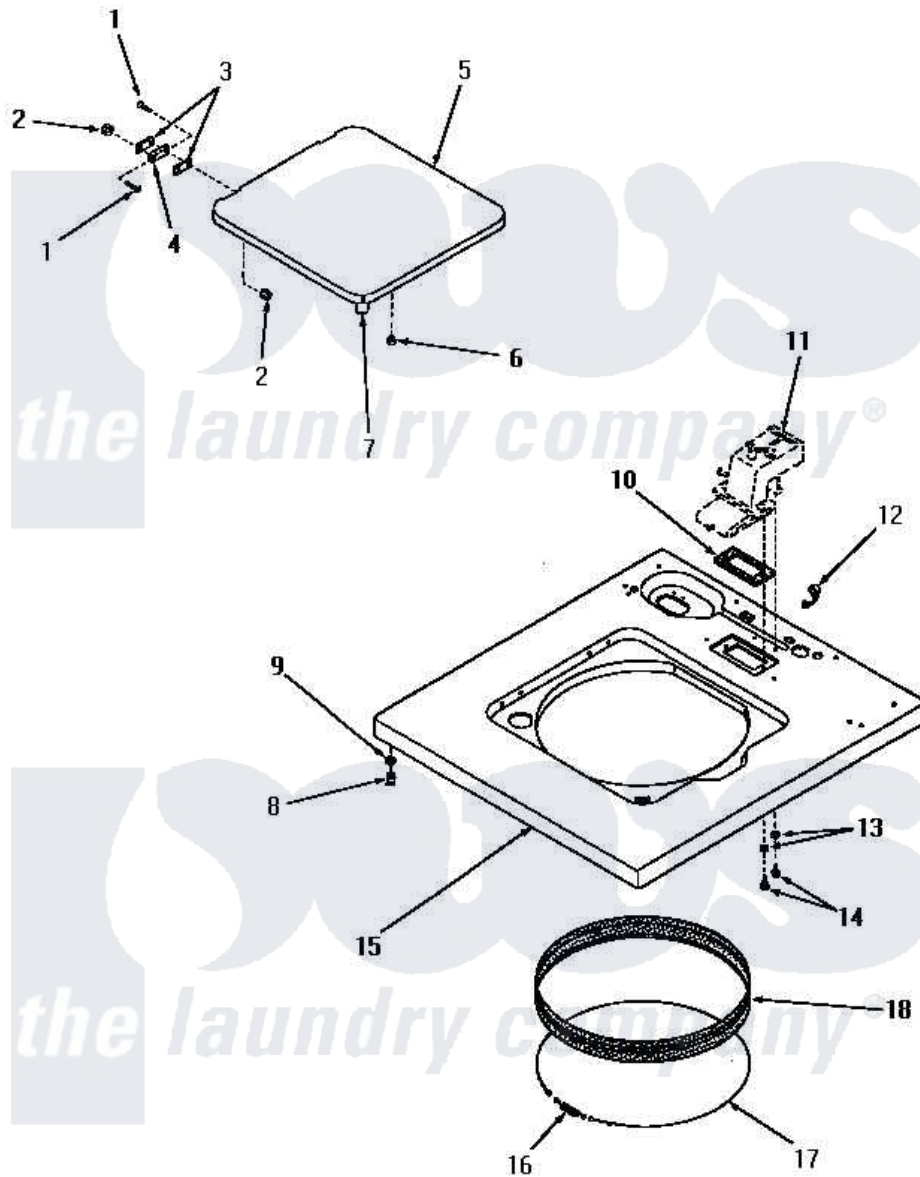

# Amana DA6251 09 - CABINET TOP AND LOADING DOOR

Amana Residential Amana DA6251 Washer Parts Parts Diagram 09 - CABINET TOP AND LOADING DOOR  
 Click on the part number to view part

Item	Original Part Number	Replaced By	Status	Part Description
1	<a href="#">22649</a>			Screw, 8-32 X 13/32 FI
2	<a href="#">21752</a>			Nut, 8-32 Hex BriLock
3	<a href="#">21584</a>			Gasket
4	<a href="#">21583</a>			Hinge
5	22271W		Not Available	LOADING DOOR, WHITE
"	22271A		Not Available	LOADING DOOR, AVOCADO
"	22271H		Not Available	LOADING DOOR, HARVEST GOLD
"	22271C		Not Available	LOADING DOOR, COPPERTONE
6	<a href="#">21176</a>			Bumper
7	25217	<a href="#">R0603504</a>		Actuator, Door Switch
8	23007		Not Available	CAGED NUT
9	24861		Not Available	LOCKWASHER, .448X.789SH
10	23255		Not Available	GASKET
11	Y00000000		Not Available	SEE NOTE WATER INLET
12	21003	<a href="#">211881</a>		Grommet, Cord Part Not Used-

12	<a href="#">21903</a>	<a href="#">211001</a>		Gas Models Only
13	<a href="#">20493</a>			Washer, 11/64 ID x 3/8 OD
14	52150	<a href="#">489464</a>		Screw
15	24349A		Not Available	CABINET TOP, AVOCADO
"	25829W		Not Available	CABINET TOP, WHITE
"	24349C		Not Available	CABINET TOP, COPPERTONE
"	25829C		Not Available	CABINET TOP, COPPERTONE
"	25829H		Not Available	CABINET TOP, HARVEST GOLD
"	25829A		Not Available	CABINET TOP, AVOCADO
"	24349W		Not Available	CABINET TOP, W
"	24349H		Not Available	CABINET TOP, HARVEST GOLD
16	20791		Not Available	SPRING
17	22352		Not Available	RETAINER,WIRE
18	<a href="#">25277</a>			Guard, Rim