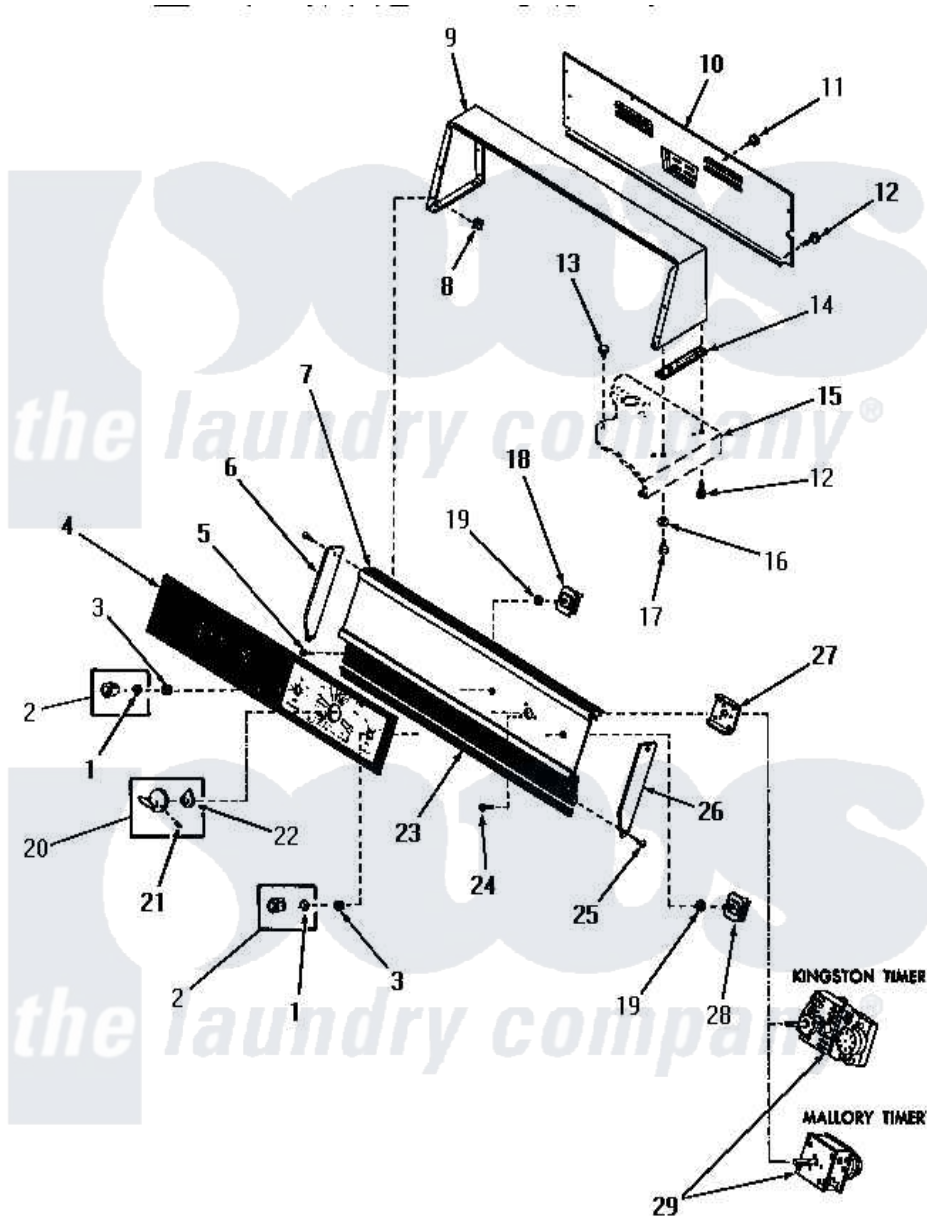

# Amana DA6251 10 - CONTROL PANEL, CONTROL HOOD AND CONTROLS

Amana Residential Amana DA6251 Washer Parts Parts Diagram 10 - CONTROL PANEL, CONTROL HOOD AND CONTROLS

Click on the part number to view part

Item	Original Part Number	Replaced By	Status	Part Description
1	22244		Not Available	CLIP, C xREPLACE
2	23128	<a href="#">22001655</a>		Switch, Water Temp.
3	24391		Not Available	KNURLED NUT
4	26336		Not Available	CONTROL PANEL
5	25232		Not Available	SCREW, 8AB-18X7/8 OVAL
6	26339		Not Available	END CAP, LEFT
7	26377		Not Available	NO LONGER AVAILABLE
8	<a href="#">54038</a>			NUt, Speed U-Type
9	25844H		Not Available	CONTROL HOOD, HARVEST GOLD
"	25844A		Not Available	CONTROL HOOD, AVOCADO
"	25844W		Not Available	CONTROL HOOD, WHITE
10	25847GR		Not Available	CONTROL HOOD REAR COVER, GRAY
11	23222	<a href="#">3177991</a>		Screw

12	25724		Not Available	HEX HEAD SCREW
13	21393	<a href="#">21-393</a>		Piezo Sounder
14	23028		Not Available	GASKET,CONTROL BOX END
15	Y00000000		Not Available	SEE NOTE CABINET TOP
16	<a href="#">20493</a>			Washer, 11/64 ID x 3/8 OD
17	52150	<a href="#">489464</a>		Screw
18	24392		Not Available	SWITCH TEMP
19	<a href="#">91176</a>			Lockwasher, 3/8 Intshkp
20	24858		Not Available	ASSY,KNOB-TIMER
21	25285		Not Available	SETSCREW
22	24857		Not Available	INDICATOR
23	26344		Not Available	GASKET
24	20272		Not Available	PHILLIPS HEAD SCREW
25	52864	<a href="#">500226</a>		Screw, 8b-16 x 5/8 Tap
26	26338		Not Available	END CAP, RIGHT
27	26345		Not Available	SPACER
28	<a href="#">21302</a>			Switch, Motor-2SP
29	24828		Not Available	TIMER