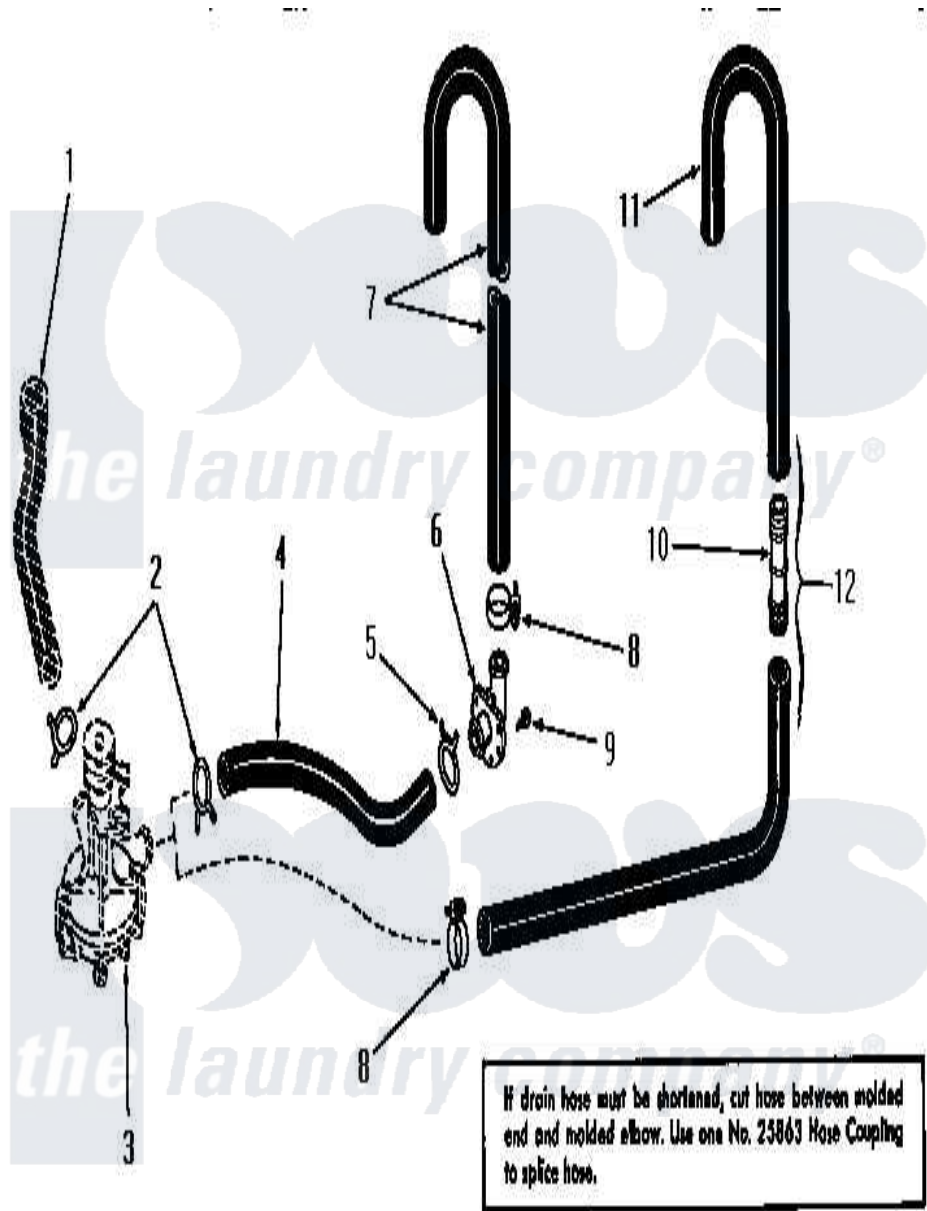

# Amana DA6251 13 - DRAIN

Amana [Residential Amana DA6251 Washer Parts](#) Parts Diagram 13 - DRAIN  
 Click on the part number to view part

Item	Original Part Number	Replaced By	Status	Part Description
1	Y00000000		Not Available	SEE NOTE DRAIN TUB OUTLET HOSE
2	20210		Not Available	NO LONGER AVAILABLE
3	Y00000000		Not Available	SEE NOTE PUMP ASSEMBLY
4	<a href="#">21254</a>			Hose
5	Y03698		Not Available	CLAMP xREPLACE
6	23553		Not Available	ELBOW,DRAIN HOSE-PLAST
7	<a href="#">20240</a>			Hose, M/F 29219
8	20211	<a href="#">285655</a>		Clamp, Hose
9	51784		Not Available	SCREW,10B-16 X 1/2 HEX
10	25863	<a href="#">16272</a>		Connector, Straight
11	25182		Not Available	DRAIN HOSE
12	Y00000000		Not Available	SEE NOTE DRAIN HOSE AND HOSE COUPLING -- (SEE NOTE)