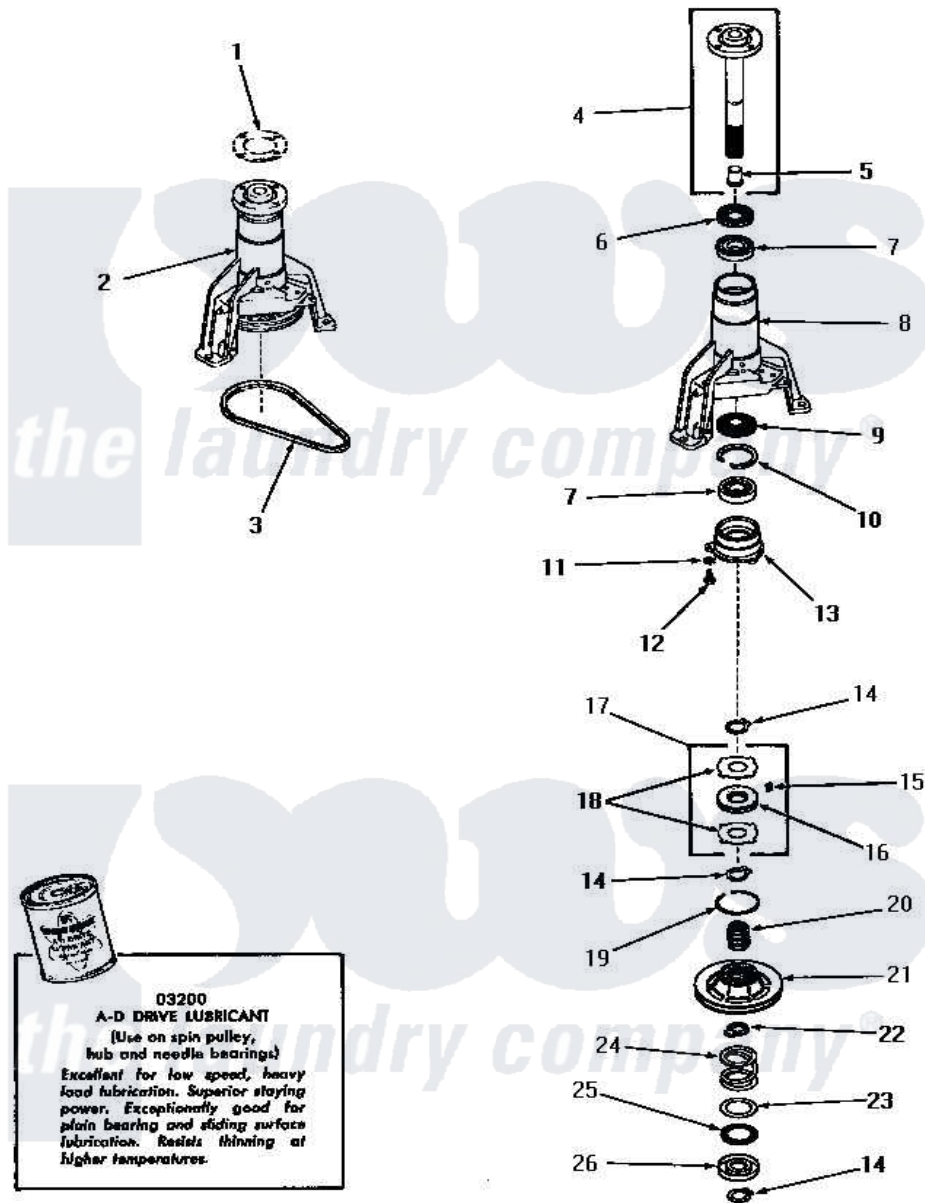

Amana DA6251 14 - MAIN BEARING ASSY

Amana [Residential Amana DA6251 Washer Parts](#) Parts Diagram 14 - MAIN BEARING ASSY
 Click on the part number to view part

Item	Original Part Number	Replaced By	Status	Part Description
1	Y00000000		Not Available	SEE NOTE GASKET
2	26018			AsseMbly, Bearing Housing-M
3	23759		Not Available	BELT
4	23731			Assembly, Spin Shaft
5	25854			Bearing
6	Y21659		Not Available	SEAL
7	20012			Bearing
8	25979		Not Available	HOUSING,MAIN BEARING
9	26247			Slinger, Water
10	20084		Not Available	RING,RETAINING
11	02431			Lockwasher, 1/4 Ext Shk
12	02422			Screw, 1/4-20 X 1/2 HeX
13	23639			Retainer
14	23724			Ring, Retaining
15	24500			Clip, Spring
16	23708			Assembly, Brake Disk

17	24599		Assembly, Brake Disk
18	23637	Not Available	DISC,BRAKE
19	Y23720	Not Available	RING,SNAP
20	23634	Not Available	HUB
21	24690		Assembly, Spin Pulley
22	23635	Not Available	STOP
23	23722		Race, Bearing
24	23723		Spring
25	23721	Not Available	BEARING,NEEDLE
26	23640		Retainer
NI	03200		A-D Drive Lubricant