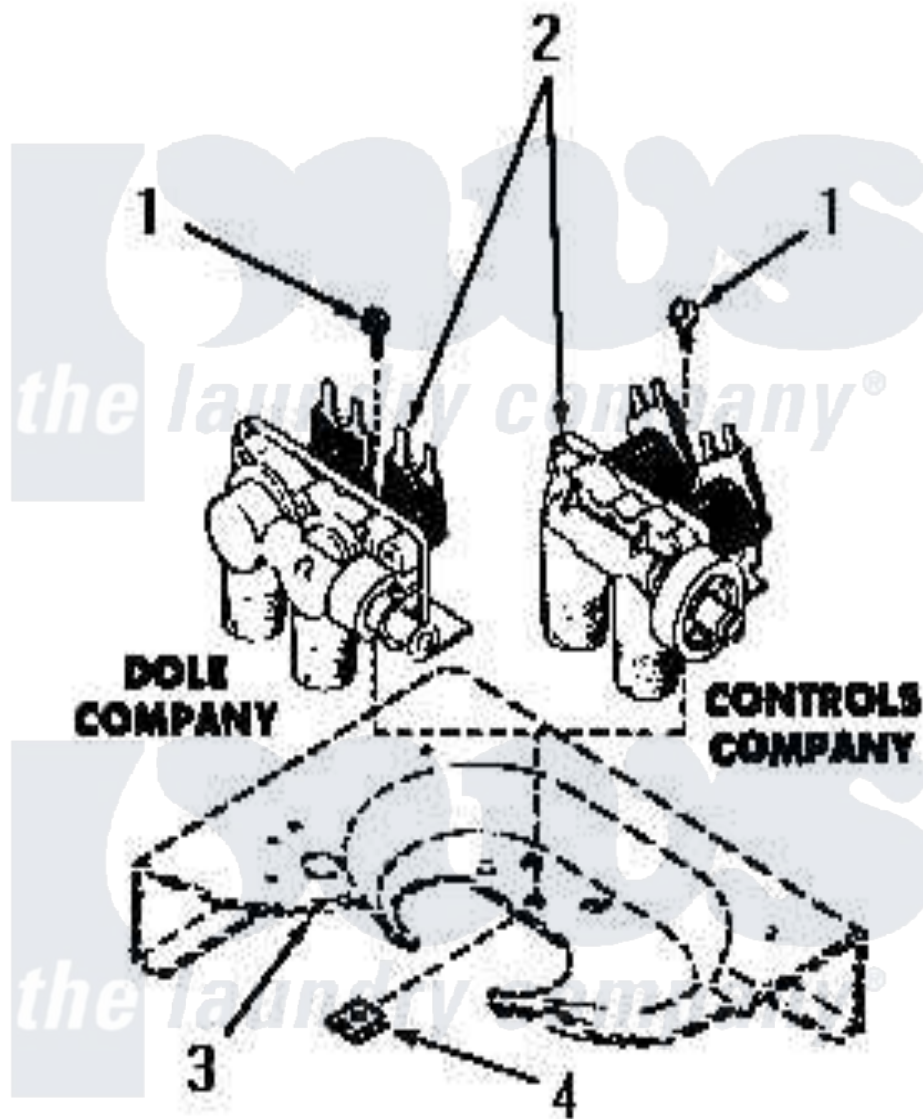

Amana DA6251 15 - MIXING VALVES

Amana [Residential Amana DA6251 Washer Parts](#) Parts Diagram 15 - MIXING VALVES
 Click on the part number to view part

Item	Original Part Number	Replaced By	Status	Part Description
1	23962	W10116760		Screw
2	25833			Valve, Mixing
3	Y00000000		Not Available	SEE NOTE CABINET TOP
4	23277		Not Available	NUT,SPEED