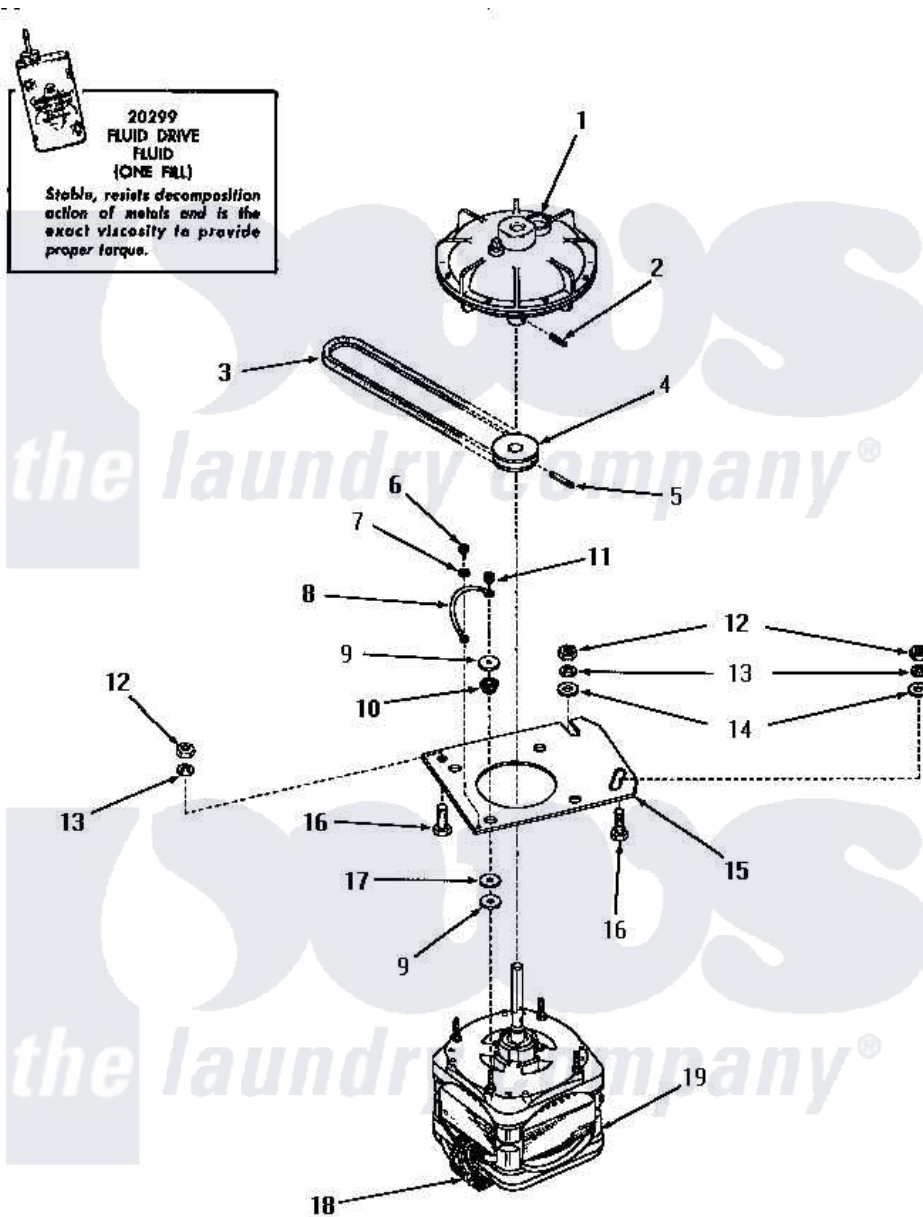

Amana DA6251 16 - MOTOR AND FLUID DRIVE

Amana [Residential Amana DA6251 Washer Parts](#) Parts Diagram 16 - MOTOR AND FLUID DRIVE
 Click on the part number to view part

Item	Original Part Number	Replaced By	Status	Part Description
1	24706			Assembly, Fluid Drive
2	24703		Not Available	PIN,ROLL
3	23759		Not Available	BELT
4	26116			Pulley, Drive
5	23750			Pin, Roll
6	20530			Screw, 10-24 x 3/8 Hex
7	21735		Not Available	LOCKWASHER,No.10 INTSHKP
8	25484		Not Available	GROUND WIRE
9	20103	M0270519		Washer
10	20102		Not Available	WASHER
11	23604			Nut, Hex 10-32 Lock
12	20274	62739		Nut, Lock
13	20277			Lockwasher, 3/8 Std X 3
14	20279			Washer, 13/32 ID x 13/16 OD
15	23769		Not Available	PLATE,MOUNTING
16	20255		Not Available	SCREW,3/8-16 X 1 HEX H

17	20104		Washer
18	24139	Not Available	SWITCH,MOTOR
19	26069		X Assembly, Motor And Pulley
NI	20299	Not Available	FLUID DRIVE FLUID-BULK