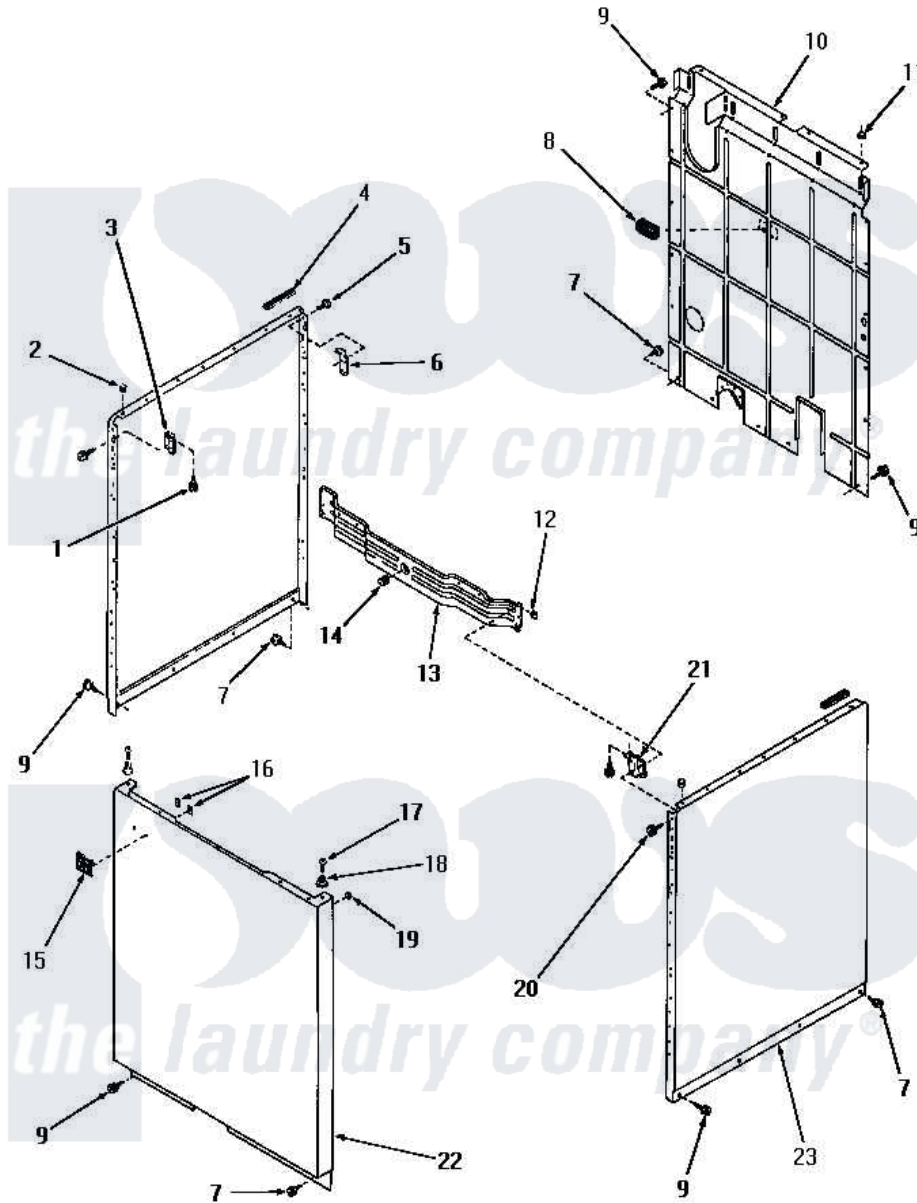

# Amana DA6251 17 - PANELS

Amana Residential Amana DA6251 Washer Parts Parts Diagram 17 - PANELS  
 Click on the part number to view part

Item	Original Part Number	Replaced By	Status	Part Description
1	<a href="#">23008</a>			Screw, 10-24 X 3/4 Sems
2	<a href="#">21176</a>			Bumper
3	22847		Not Available	BRACKET
"	26691		Not Available	BRACKET,HOLD DOWN-L.H.
4	<a href="#">80312</a>			Bumper Pad
5	51784		Not Available	SCREW,10B-16 X 1/2 HEX
6	<a href="#">52487</a>			Lug, Hold-Down
7	26415	<a href="#">27001200</a>		Screw
8	23257		Not Available	PAD,BUMPER
9	26592		Not Available	HEX HEAD SCREW
10	24342GR		Not Available	REAR PANEL, GRAY
11	<a href="#">20387</a>			Bumper
12	25987		Not Available	NUT,SPEED
"	<a href="#">21747</a>			Nut, Speed
13	21262		Not Available	CROSS BRACE, FRONT
14	<a href="#">25959</a>			Grommet

15	22086	Not Available	MONOGRAM
16	22161	Not Available	CLIP
17	Q6535	Not Available	SCREW,10B-16 X 3/4 ROU
18	23020	Not Available	MOUNT,PANEL
19	<a href="#">20387</a>		Bumper
20	<a href="#">03814</a>		Screw, 10-24 X 1/2 Roun
"	51784	Not Available	SCREW,10B-16 X 1/2 HEX
21	22846	Not Available	BRACKET
"	26690	Not Available	BRACKET,HOLD DOWN-R.H.
22	24687A	Not Available	FRONT PANEL, AVOCADO
"	24687W	Not Available	FRONT PANEL, WHITE
"	24687C	Not Available	FRONT PANEL, COPPERTONE
"	24687H	Not Available	FRONT PANEL, HARVEST GOLD
23	24687H	Not Available	FRONT PANEL, HARVEST GOLD
"	24687C	Not Available	FRONT PANEL, COPPERTONE
"	24687W	Not Available	FRONT PANEL, WHITE
"	24687A	Not Available	FRONT PANEL, AVOCADO