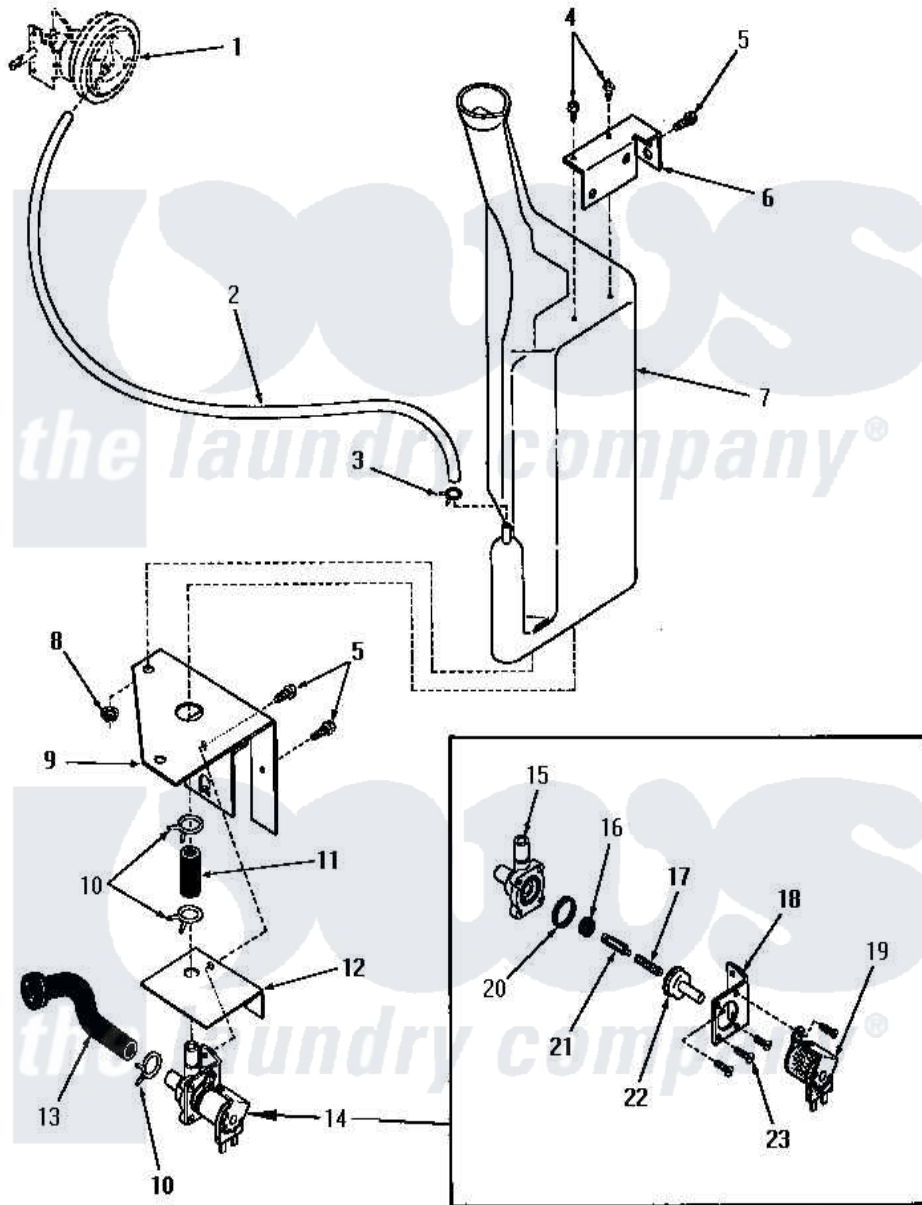

# Amana DA6251 19 - RESERVOIR & DRAIN VALVE

Amana [Residential Amana DA6251 Washer Parts](#) Parts Diagram 19 - RESERVOIR & DRAIN VALVE  
 Click on the part number to view part

Item	Original Part Number	Replaced By	Status	Part Description
1	Y00000000		Not Available	SEE NOTE PRESSURE SWITCH
2	24444		Not Available	NO LONGER AVAILABLE
3	Y22294	<a href="#">596669</a>		Clamp, Manifold
4	52150	<a href="#">489464</a>		Screw
5	51784		Not Available	SCREW,10B-16 X 1/2 HEX
6	24394		Not Available	UPPER BRACKET
7	24430		Not Available	RESERVOIR
8	24441		Not Available	WIRING DIAGRAM
9	24393		Not Available	LOWER BRACKET
10	80479		Not Available	HOSE CLAMP
11	24440		Not Available	CODE J
12	25044		Not Available	SOLENOID SHIELD
13	24437		Not Available	HOSE
14	24438	<a href="#">68136-47</a>		Shelf Trim
15	24438G		Not Available	BODY
16	24438F		Not Available	SEAL

17	24438C	Not Available	SPRING
18	24438H	Not Available	MOUNTING BRACKET
19	24438A	Not Available	SOLENOID
20	24438E	Not Available	GASKET
21	24438D	Not Available	ARMATURE
22	24438B	Not Available	GUIDE,ARMATURE
23	21561G	Not Available	ROUND HEAD SCREW