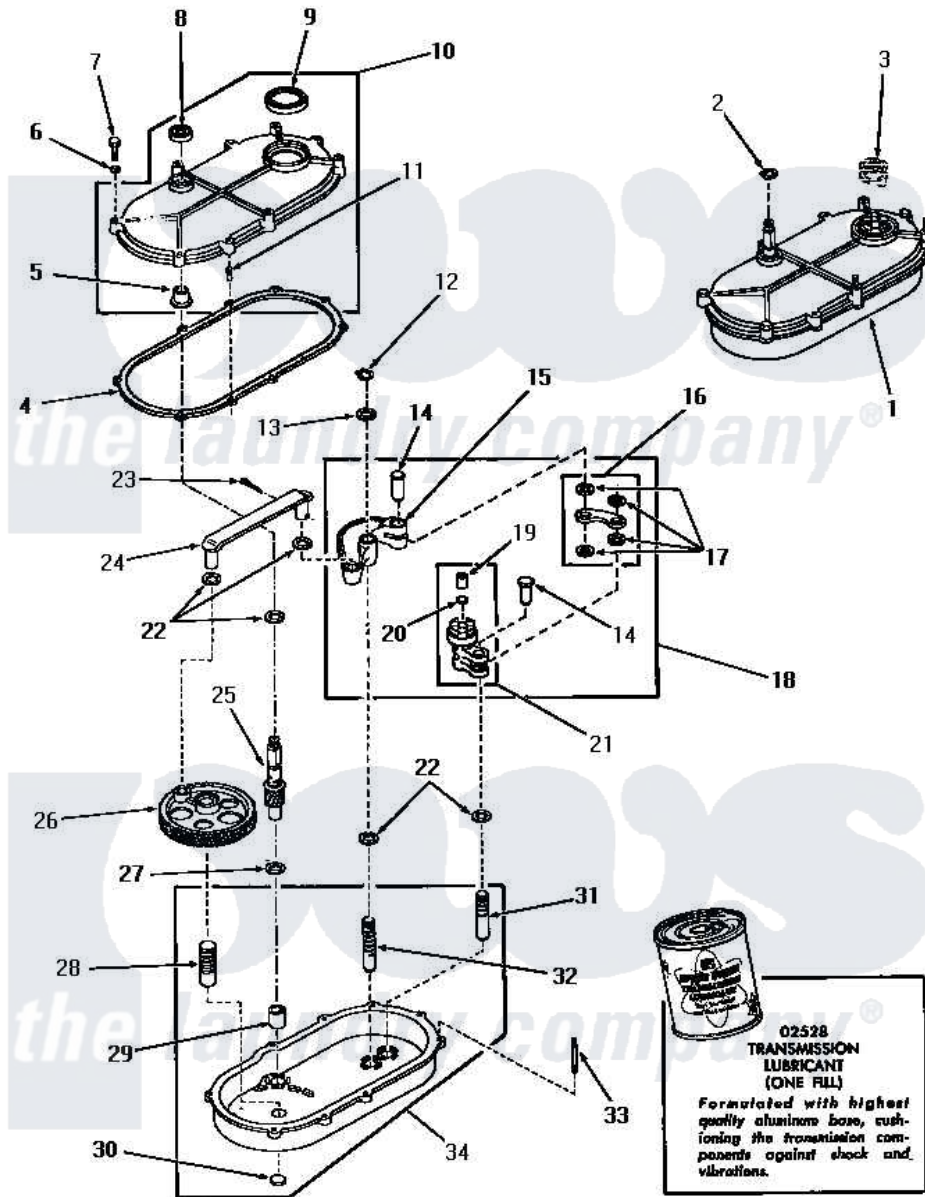

Amana DA6251 21 - TRANSMISSION ASSY

Amana [Residential Amana DA6251 Washer Parts](#) Parts Diagram 21 - TRANSMISSION ASSY
 Click on the part number to view part

Item	Original Part Number	Replaced By	Status	Part Description
1	23828			Assembly, Transmission
2	23751			Ring, Retaining
3	Y00000000		Not Available	SEE NOTE SHIFT CLUTCH
4	20059			Gasket
5	20082			Bearing
6	03189			LoCkwasher, 1/4 Std-C P
7	20257		Not Available	SCREW, 1/4-20 X 1-1/4 H
8	20200			Seal
9	20199			Seal
10	20216		Not Available	ASSY, TRANSMISSION COVE
11	20197		Not Available	DOWEL PIN
12	23751			Ring, Retaining
13	20212	35092		Washer, 3628id X 1.00 X .056
14	01690			Pin, Link
15	05005	05005P		Assembly
16	Y04999		Not Available	LINK

17	20212	35092	Washer, 3628id X 1.00 X .056
18	20220		Assembly, Rocker Arm
19	01711	Not Available	BEARING
20	Y02479		Disc, Expansion
21	20219	30927P	Assembly Clutch Arm
22	01791		Washer, .626 X 1.125 X1
23	02578		Pin, Cotter
24	03969	03969P	Rod Connecting
25	23645		Pinion
26	02175	Not Available	GEAR,CRANK
27	20198	41813	Csa 20198 20 4w 19 Deg Cc
28	03477	Not Available	PIN
29	01993		Bearing, 7/8odx5/8id
30	Y02769		Disc
31	01688	Not Available	PIN
32	24817	Not Available	PIN,ROCKER ARM
33	20155	Not Available	STUD,DOUBLE END 1/4-20
34	23927	Not Available	ASSY,TRANSMISSION xREPLACE
NI	02528	02528P	Grease Transmission Mobil 209