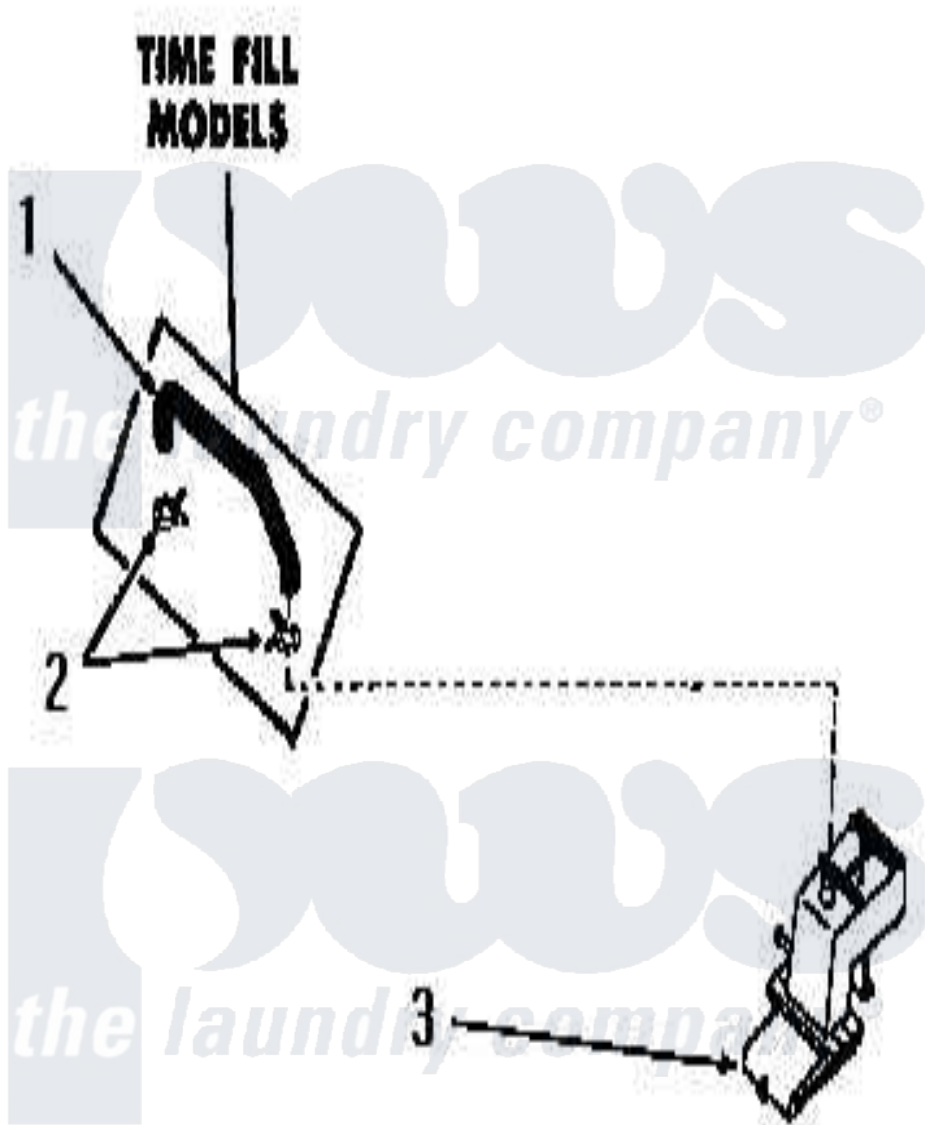

Amana DA6251 22 - WATER INLET & FILLER HOSE

Amana [Residential Amana DA6251 Washer Parts](#) Parts Diagram 22 - WATER INLET & FILLER HOSE
 Click on the part number to view part

Item	Original Part Number	Replaced By	Status	Part Description
"	NOTE:		Not Available	IF DRAIN HOSE MUST BE SHORTENED, CUT HOSE BETWEEN MOLDED END AND MOLDED ELBOW. USE ONE NO. 25863 HOSE COUPLING TO SPLICE HOSE.
1	23411			Hose, Filler xReplace
2	80479		Not Available	HOSE CLAMP
3	23327			Assembly, Water Inlet