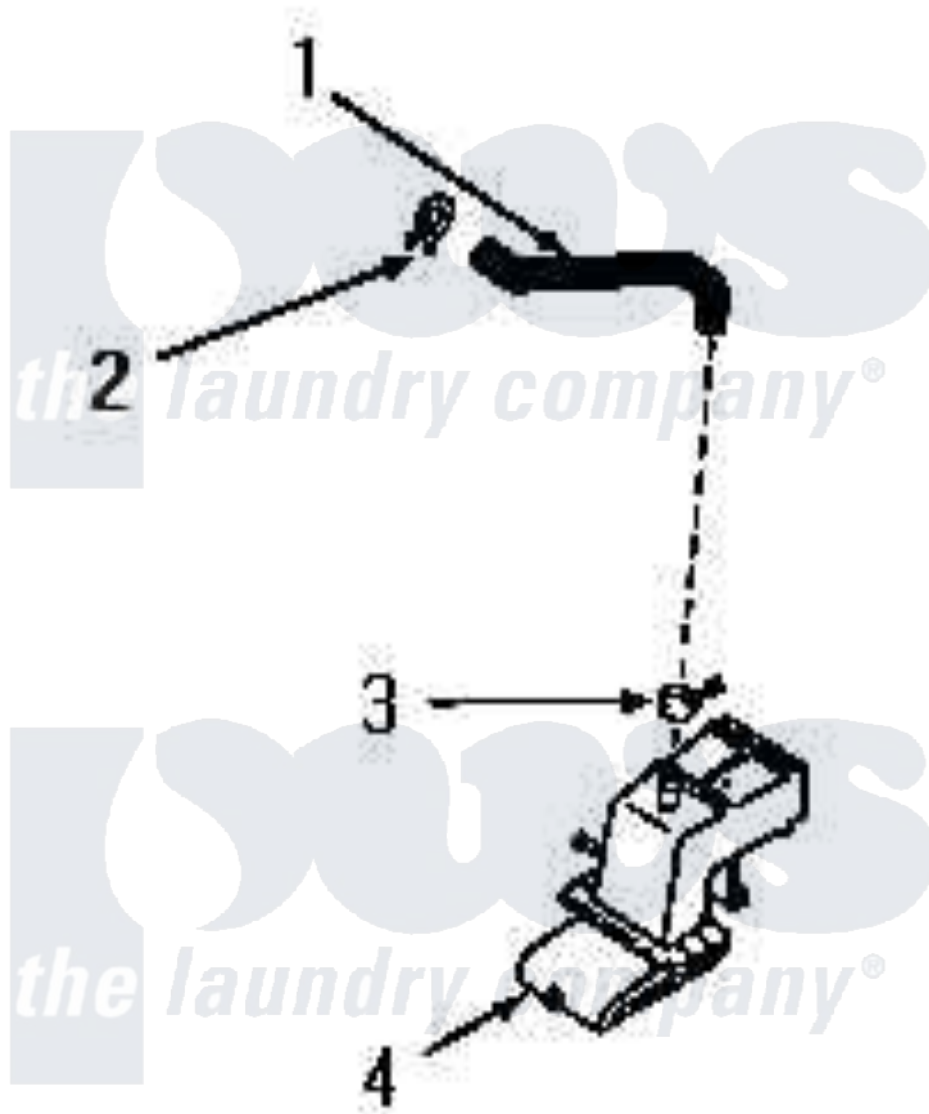

# Amana DA6251 23 - WATER INLET & FILLER HOSE

Amana [Residential Amana DA6251 Washer Parts](#) Parts Diagram 23 - WATER INLET & FILLER HOSE  
Click on the part number to view part

Item	Original Part Number	Replaced By	Status	Part Description
1	25882		Not Available	FILLER HOSE
2	80479		Not Available	HOSE CLAMP
3	25988	<a href="#">596669</a>		Clamp, Manifold
4	<a href="#">23327</a>			Assembly, Water Inlet